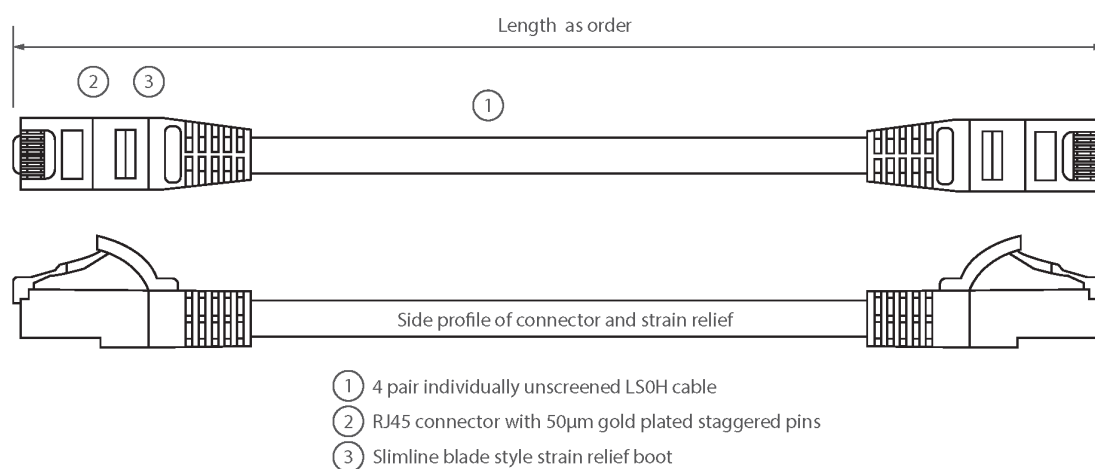

✕ Choice of colours, individually packaged

✕ Blade style 'slimline' moulded strain relief boot with clip protector

✕ LSOH outer sheath

✕ CIBSE TM65 Embodied Carbon: 0.177 kg CO2e

Product Overview

Excel Category 5e U/UTP Patch Leads are manufactured and tested to ISO11801 Category 5e and EIA/TIA 568 standards.

Each cable consists of 8 colour coded stranded 24AWG conductors twisted together to form 4 pairs with varying lay lengths. Cables are fitted with plastic strain relief boots, for applications that may require continuous patching or a degree of stress relief applied.

Product Specifications

Feature	Values
Cable type	U/UTP
Category	5E
Length	0.75 m
Type of connector connection 1	RJ45 8(8)
Type of connector connection 2	RJ45 8(8)
Outer sheath colour	Yellow
Strain relief boot	Moulded-on
Lockable	no
Strain relief boot colour	Yellow

Excel Cat5e Patch Lead U/UTP Unshielded LSOH Blade Booted 0.75 m Yellow

Item Code: BB0.75MPLYW

Flame retardant version	yes
Cable construction	1x4
AWG-size	24
Pin assignment	1:1

Product drawing

Standards

Applicable standard	Detail
ISO/IEC 11801-1:2017	Information technology - Generic cabling for customer premises: Part 1 General Requirements
EN 50173-1:2018	Information technology. Generic cabling systems - General requirements
ANSI/TIA 568-2.D	Balanced Twisted-Pair Telecommunications Cabling and Components Standards
IEC 61156-5:2009+AMD1:2012 CSV	Multicore and symmetrical pair/quad cables for digital communications - Part 5: Symmetrical pair/quad cables with transmission characteristics up to 1 000 MHz - Horizontal floor wiring - Sectional specification
IEC 60332-1-2:2004	Tests on electric and optical fibre cables under fire conditions. Test for vertical flame propagation for a single insulated wire or cable. Procedure for 1 kW pre-mixed flame
EN 50399:2011+A1:2016	Common test methods for cables under fire conditions.