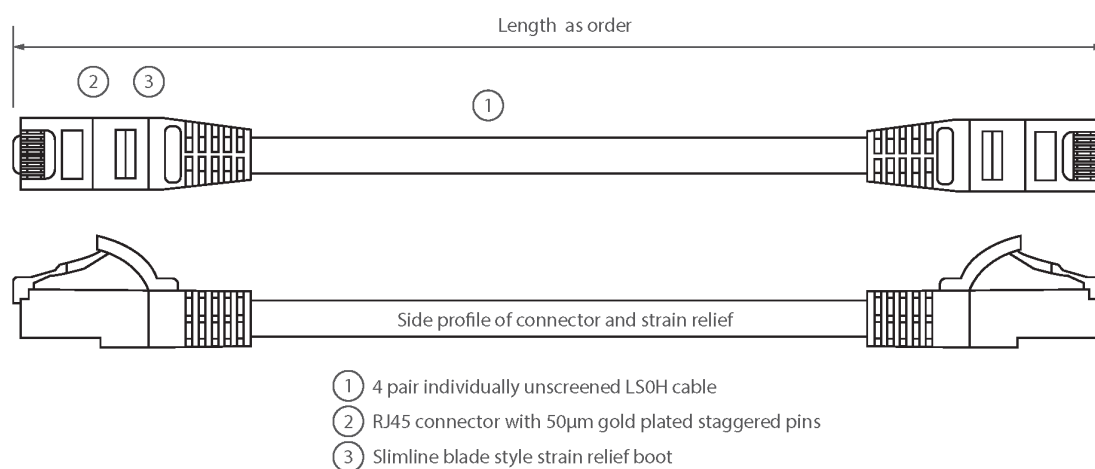

Excel Cat5e Patch Lead U/UTP Unshielded LSOH Blade Booted 0.75 m Yellow

Item Code: BB0.75MPLYW

Flame retardant version	yes
Cable construction	1x4
AWG-size	24
Pin assignment	1:1

Product drawing

Standards

Applicable standard	Detail
ISO/IEC 11801-1:2017	Information technology - Generic cabling for customer premises: Part 1 General Requirements
EN 50173-1:2018	Information technology. Generic cabling systems - General requirements
ANSI/TIA 568-2.D	Balanced Twisted-Pair Telecommunications Cabling and Components Standards
IEC 61156-5:2009+AMD1:2012 CSV	Multicore and symmetrical pair/quad cables for digital communications - Part 5: Symmetrical pair/quad cables with transmission characteristics up to 1 000 MHz - Horizontal floor wiring - Sectional specification
IEC 60332-1-2:2004	Tests on electric and optical fibre cables under fire conditions. Test for vertical flame propagation for a single insulated wire or cable. Procedure for 1 kW pre-mixed flame
EN 50399:2011+A1:2016	Common test methods for cables under fire conditions.