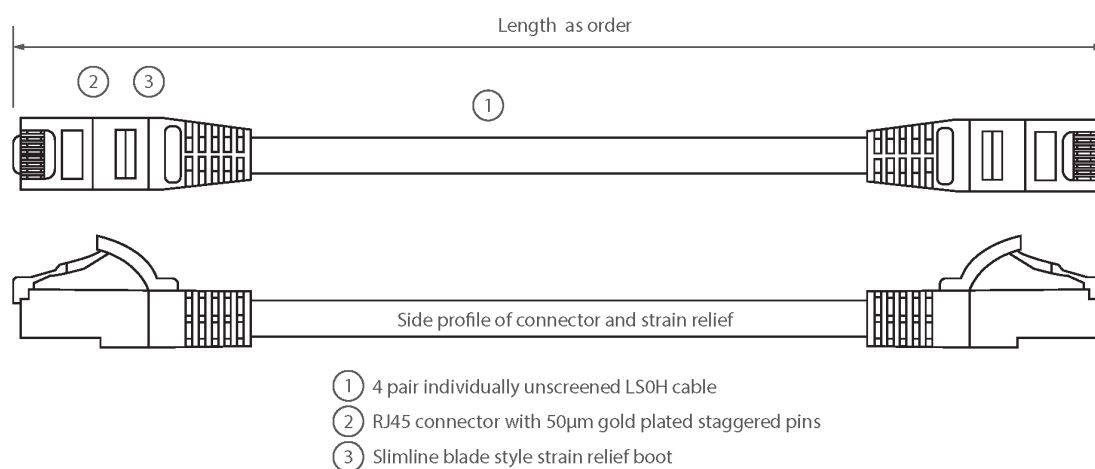

## Product Overview

Excel Category 5e U/UTP Patch Leads are manufactured and tested to ISO11801 Category 5e and EIA/TIA 568 standards.

Each cable consists of 8 colour coded stranded 24AWG conductors twisted together to form 4 pairs with varying lay lengths. Cables are fitted with plastic strain relief boots, for applications that may require continuous patching or a degree of stress relief applied.

## Product Specifications

Feature	Values
Cable type	U/UTP
Category	5E
Length	1 m
Type of connector connection 1	RJ45 8(8)
Type of connector connection 2	RJ45 8(8)
Outer sheath colour	Black
Strain relief boot	Moulded-on
Lockable	no
Strain relief boot colour	Black

## Product drawing