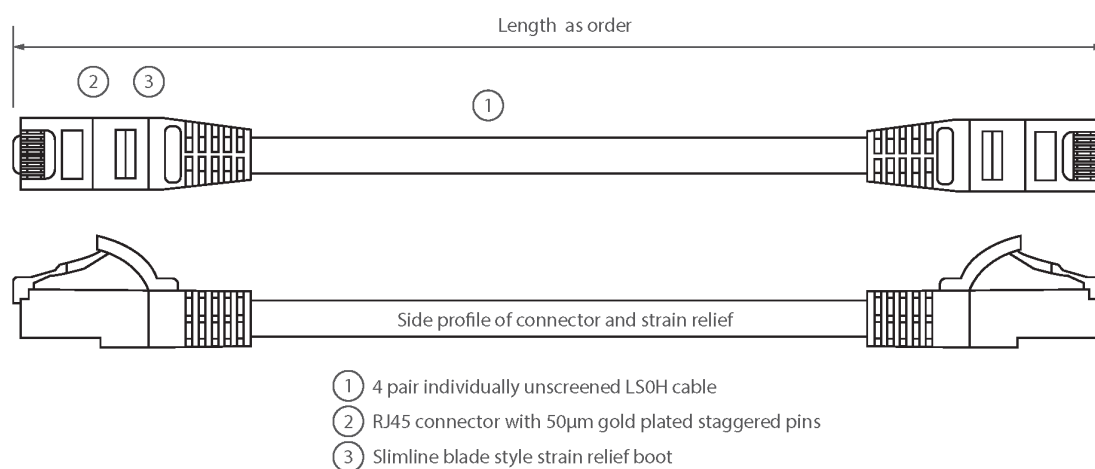

Each cable consists of 8 colour coded stranded 24AWG conductors twisted together to form 4 pairs with varying lay lengths. Cables are fitted with plastic strain relief boots, for applications that may require continuous patching or a degree of stress relief applied.

Product Specifications

Feature	Values
Cable type	U/UTP
Category	5E
Length	1 m
Type of connector connection 1	RJ45 8(8)
Type of connector connection 2	RJ45 8(8)
Outer sheath colour	Blue
Strain relief boot	Moulded-on
Lockable	no
Strain relief boot colour	Blue

Excel Cat5e Patch Lead U/UTP Unshielded LSOH Blade Booted 1 m Blue

Item Code: BB001MPLBU

Flame retardant version	yes
Cable construction	1x4
AWG-size	24
Pin assignment	1:1

Product drawing

Standards

Applicable standard	Detail
ISO/IEC 11801-1:2017	Information technology - Generic cabling for customer premises: Part 1 General Requirements
EN 50173-1:2018	Information technology. Generic cabling systems - General requirements
ANSI/TIA 568-2.D	Balanced Twisted-Pair Telecommunications Cabling and Components Standards
IEC 61156-5:2009+AMD1:2012 CSV	Multicore and symmetrical pair/quad cables for digital communications - Part 5: Symmetrical pair/quad cables with transmission characteristics up to 1 000 MHz - Horizontal floor wiring - Sectional specification
IEC 60332-1-2:2004	Tests on electric and optical fibre cables under fire conditions. Test for vertical flame propagation for a single insulated wire or cable. Procedure for 1 kW pre-mixed flame
EN 50399:2011+A1:2016	Common test methods for cables under fire conditions.