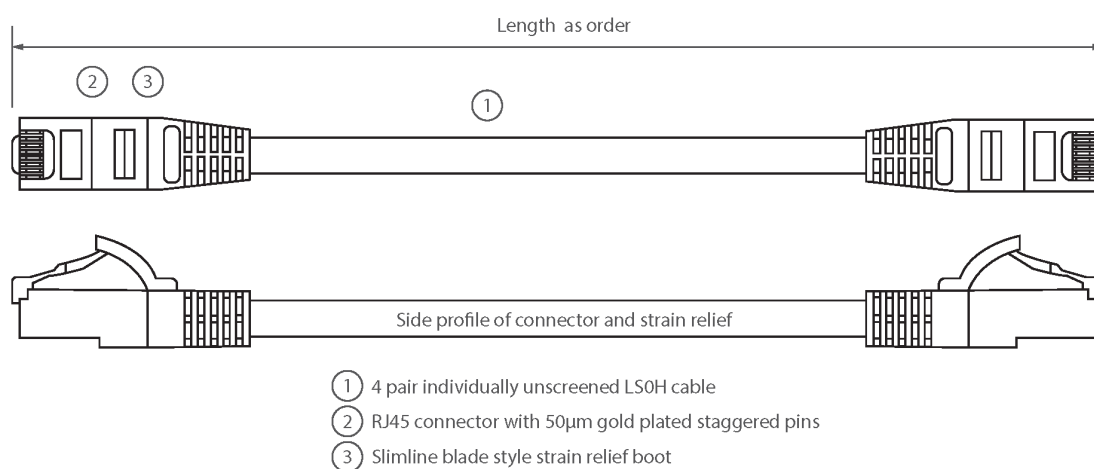

## Product Overview

Excel Category 5e U/UTP Patch Leads are manufactured and tested to ISO11801 Category 5e and EIA/TIA 568 standards.

Each cable consists of 8 colour coded stranded 24AWG conductors twisted together to form 4 pairs with varying lay lengths. Cables are fitted with plastic strain relief boots, for applications that may require continuous patching or a degree of stress relief applied.

## Product Specifications

| Feature                        | Values     |
|--------------------------------|------------|
| Cable type                     | U/UTP      |
| Category                       | 5E         |
| Length                         | 1 m        |
| Type of connector connection 1 | RJ45 8(8)  |
| Type of connector connection 2 | RJ45 8(8)  |
| Outer sheath colour            | Blue       |
| Strain relief boot             | Moulded-on |
| Lockable                       | no         |
| Strain relief boot colour      | Blue       |

# Excel Cat5e Patch Lead U/UTP Unshielded LSOH Blade Booted 1 m Blue

Item Code: BB001MPLBU

|                         |     |
|-------------------------|-----|
| Flame retardant version | yes |
| Cable construction      | 1x4 |
| AWG-size                | 24  |
| Pin assignment          | 1:1 |

## Product drawing