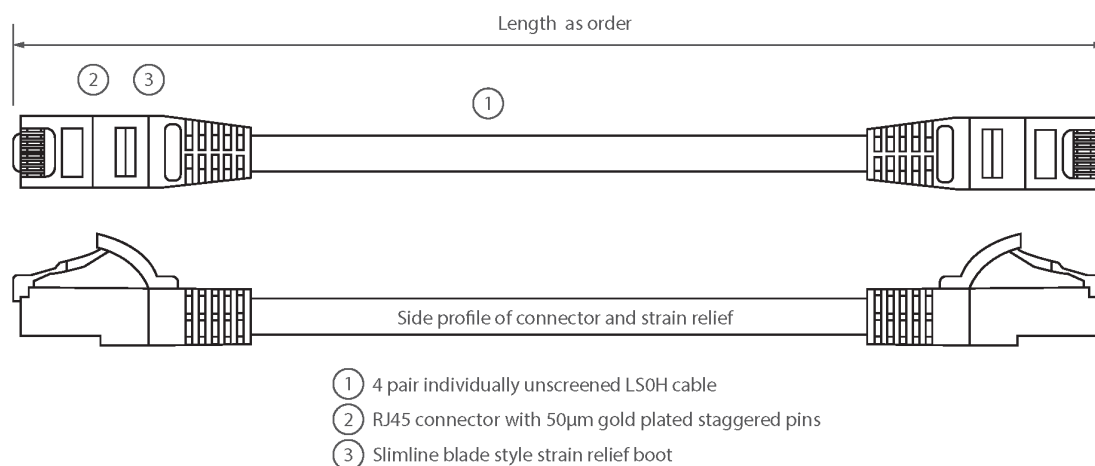

Each cable consists of 8 colour coded stranded 24AWG conductors twisted together to form 4 pairs with varying lay lengths. Cables are fitted with plastic strain relief boots, for applications that may require continuous patching or a degree of stress relief applied.

Product Specifications

Feature	Values
Cable type	U/UTP
Category	5E
Length	1 m
Type of connector connection 1	RJ45 8(8)
Type of connector connection 2	RJ45 8(8)
Outer sheath colour	Grey
Strain relief boot	Moulded-on
Lockable	no
Strain relief boot colour	Grey
Flame retardant version	yes
Halogen free	yes

Excel Cat5e Patch Lead U/UTP Unshielded LSOH Blade Booted 1m Grey

Item Code: BB001MPLGE

excel
without compromise.

Cable construction	1x4
AWG-size	24
Pin assignment	1:1

Product drawing

Standards

Applicable standard	Detail
ISO/IEC 11801-1:2017	Information technology - Generic cabling for customer premises: Part 1 General Requirements
EN 50173-1:2018	Information technology. Generic cabling systems - General requirements
ANSI/TIA 568-2.D	Balanced Twisted-Pair Telecommunications Cabling and Components Standards
IEC 61156-5:2009+AMD1:2012 CSV	Multicore and symmetrical pair/quad cables for digital communications - Part 5: Symmetrical pair/quad cables with transmission characteristics up to 1 000 MHz - Horizontal floor wiring - Sectional specification
IEC 60332-1-2:2004	Tests on electric and optical fibre cables under fire conditions. Test for vertical flame propagation for a single insulated wire or cable. Procedure for 1 kW pre-mixed flame
EN 50399:2011+A1:2016	Common test methods for cables under fire conditions. Heat release and smoke production measurement on cables during flame spread test. Test apparatus,