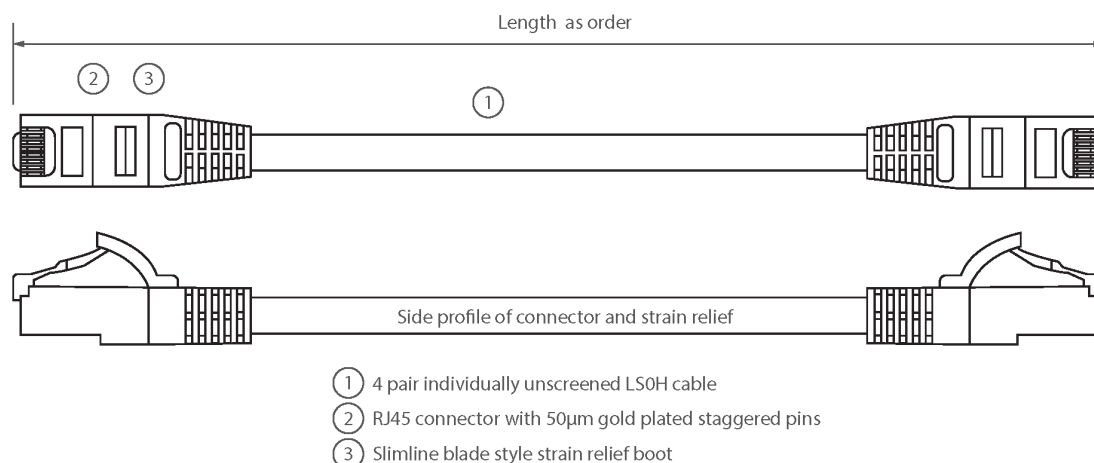

Excel Cat5e Patch Lead U/UTP Unshielded LSOH Blade Booted 1 m Green

Item Code: BB001MPLGN

excel
without compromise.

Strain relief boot colour	Green
Flame retardant version	yes
Cable construction	1x4
AWG-size	24
Pin assignment	1:1

Product drawing

Standards

Applicable standard	Detail
ISO/IEC 11801-1:2017	Information technology - Generic cabling for customer premises: Part 1 General Requirements
EN 50173-1:2018	Information technology. Generic cabling systems - General requirements
ANSI/TIA 568-2.D	Balanced Twisted-Pair Telecommunications Cabling and Components Standards
IEC 61156-5:2009+AMD1:2012 CSV	Multicore and symmetrical pair/quad cables for digital communications - Part 5: Symmetrical pair/quad cables with transmission characteristics up to 1 000 MHz - Horizontal floor wiring - Sectional specification
IEC 60332-1-2:2004	Tests on electric and optical fibre cables under fire conditions. Test for vertical flame propagation for a single insulated wire or cable. Procedure for 1 kW pre-mixed flame