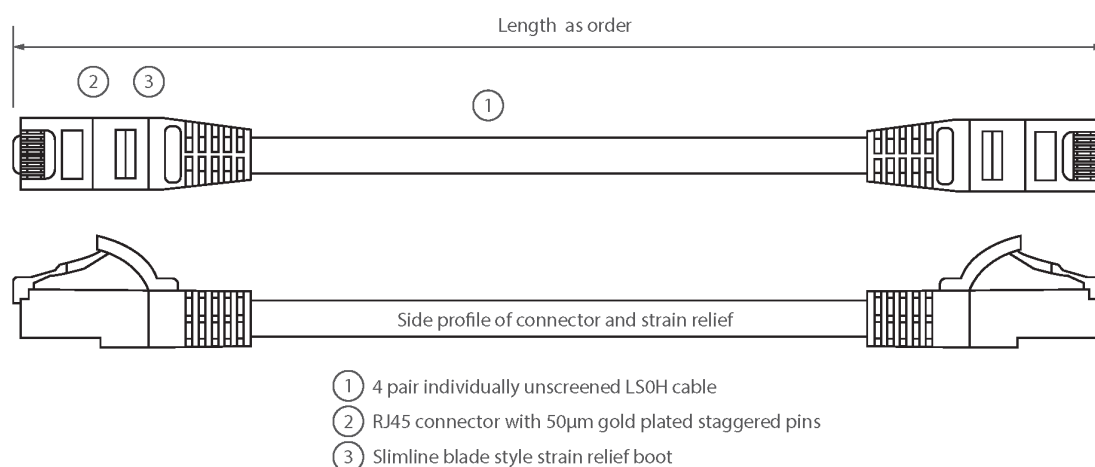

Each cable consists of 8 colour coded stranded 24AWG conductors twisted together to form 4 pairs with varying lay lengths. Cables are fitted with plastic strain relief boots, for applications that may require continuous patching or a degree of stress relief applied.

Product Specifications

Feature	Values
Cable type	U/UTP
Category	5E
Length	1 m
Type of connector connection 1	RJ45 8(8)
Type of connector connection 2	RJ45 8(8)
Outer sheath colour	Green
Strain relief boot	Moulded-on
Lockable	no
Strain relief boot colour	Green

Excel Cat5e Patch Lead U/UTP Unshielded LSOH Blade Booted 1 m Green

Item Code: BB001MPLGN

Flame retardant version	yes
Cable construction	1x4
AWG-size	24
Pin assignment	1:1

Product drawing

Standards

Applicable standard	Detail
ISO/IEC 11801-1:2017	Information technology - Generic cabling for customer premises: Part 1 General Requirements
EN 50173-1:2018	Information technology. Generic cabling systems - General requirements
ANSI/TIA 568-2.D	Balanced Twisted-Pair Telecommunications Cabling and Components Standards
IEC 61156-5:2009+AMD1:2012 CSV	Multicore and symmetrical pair/quad cables for digital communications - Part 5: Symmetrical pair/quad cables with transmission characteristics up to 1 000 MHz - Horizontal floor wiring - Sectional specification
IEC 60332-1-2:2004	Tests on electric and optical fibre cables under fire conditions. Test for vertical flame propagation for a single insulated wire or cable. Procedure for 1 kW pre-mixed flame
EN 50399:2011+A1:2016	Common test methods for cables under fire conditions.