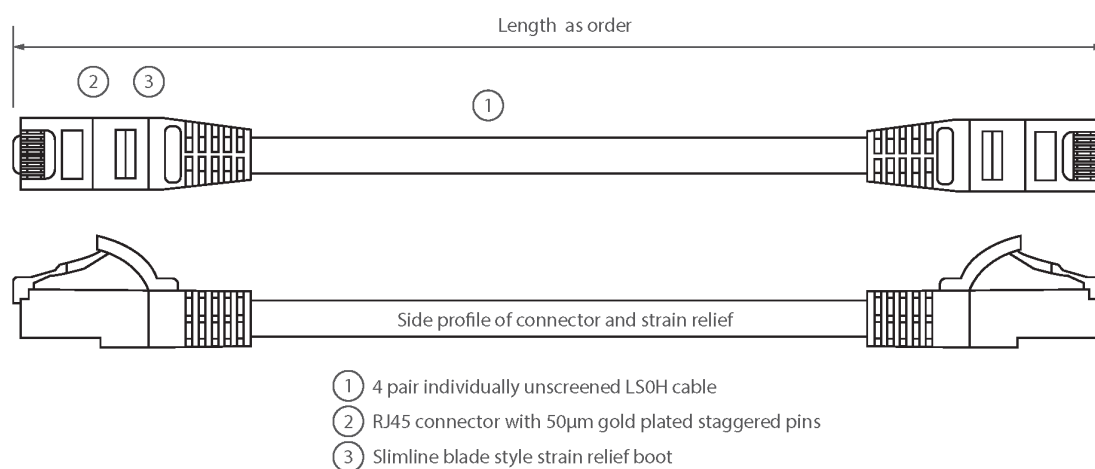

Each cable consists of 8 colour coded stranded 24AWG conductors twisted together to form 4 pairs with varying lay lengths. Cables are fitted with plastic strain relief boots, for applications that may require continuous patching or a degree of stress relief applied.

Product Specifications

Feature	Values
Cable type	U/UTP
Category	5E
Length	1 m
Type of connector connection 1	RJ45 8(8)
Type of connector connection 2	RJ45 8(8)
Outer sheath colour	Green
Strain relief boot	Moulded-on
Lockable	no
Strain relief boot colour	Green

Excel Cat5e Patch Lead U/UTP Unshielded LSOH Blade Booted 1 m Green

Item Code: BB001MPLGN

Flame retardant version	yes
Cable construction	1x4
AWG-size	24
Pin assignment	1:1

Product drawing

Standards

Applicable standard	Detail
ISO/IEC 11801-1:2017	Information technology - Generic cabling for customer premises: Part 1 General Requirements
EN 50173-1:2018	Information technology. Generic cabling systems - General requirements
ANSI/TIA 568-2.D	Balanced Twisted-Pair Telecommunications Cabling and Components Standards
IEC 61156-5:2009+AMD1:2012 CSV	Multicore and symmetrical pair/quad cables for digital communications - Part 5: Symmetrical pair/quad cables with transmission characteristics up to 1 000 MHz - Horizontal floor wiring - Sectional specification
IEC 60332-1-2:2004	Tests on electric and optical fibre cables under fire conditions. Test for vertical flame propagation for a single insulated wire or cable. Procedure for 1 kW pre-mixed flame
EN 50399:2011+A1:2016	Common test methods for cables under fire conditions.