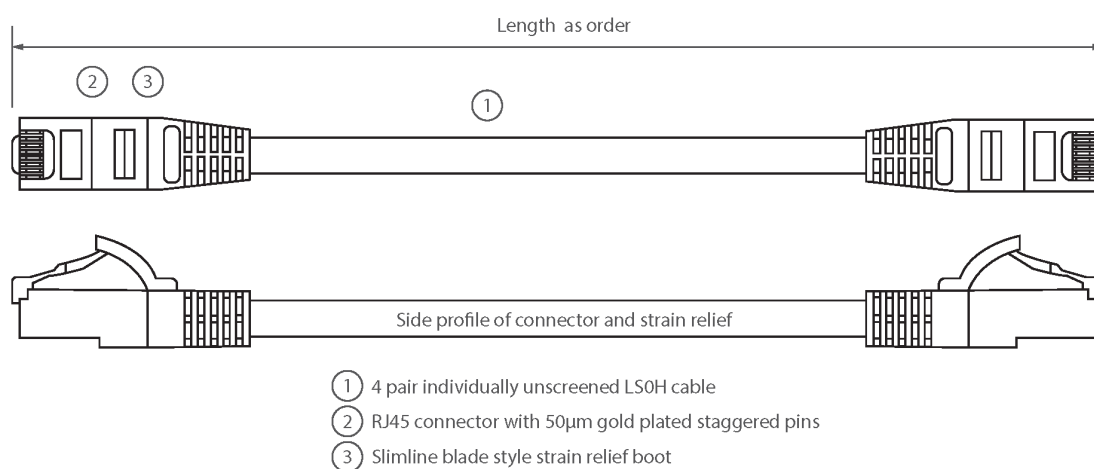

Each cable consists of 8 colour coded stranded 24AWG conductors twisted together to form 4 pairs with varying lay lengths. Cables are fitted with plastic strain relief boots, for applications that may require continuous patching or a degree of stress relief applied.

Product Specifications

Feature	Values
Cable type	U/UTP
Category	5E
Length	1 m
Type of connector connection 1	RJ45 8(8)
Type of connector connection 2	RJ45 8(8)
Outer sheath colour	Orange
Strain relief boot	Moulded-on
Lockable	no
Strain relief boot colour	Orange

Excel Cat5e Patch Lead U/UTP Unshielded LSOH Blade Booted 1 m Orange

Item Code: BB001MPLOR

Flame retardant version	yes
Cable construction	1x4
AWG-size	24
Pin assignment	1:1

Product drawing

Standards

Applicable standard	Detail
ISO/IEC 11801-1:2017	Information technology - Generic cabling for customer premises: Part 1 General Requirements
EN 50173-1:2018	Information technology. Generic cabling systems - General requirements
ANSI/TIA 568-2.D	Balanced Twisted-Pair Telecommunications Cabling and Components Standards
IEC 61156-5:2009+AMD1:2012 CSV	Multicore and symmetrical pair/quad cables for digital communications - Part 5: Symmetrical pair/quad cables with transmission characteristics up to 1 000 MHz - Horizontal floor wiring - Sectional specification
IEC 60332-1-2:2004	Tests on electric and optical fibre cables under fire conditions. Test for vertical flame propagation for a single insulated wire or cable. Procedure for 1 kW pre-mixed flame
EN 50399:2011+A1:2016	Common test methods for cables under fire conditions.