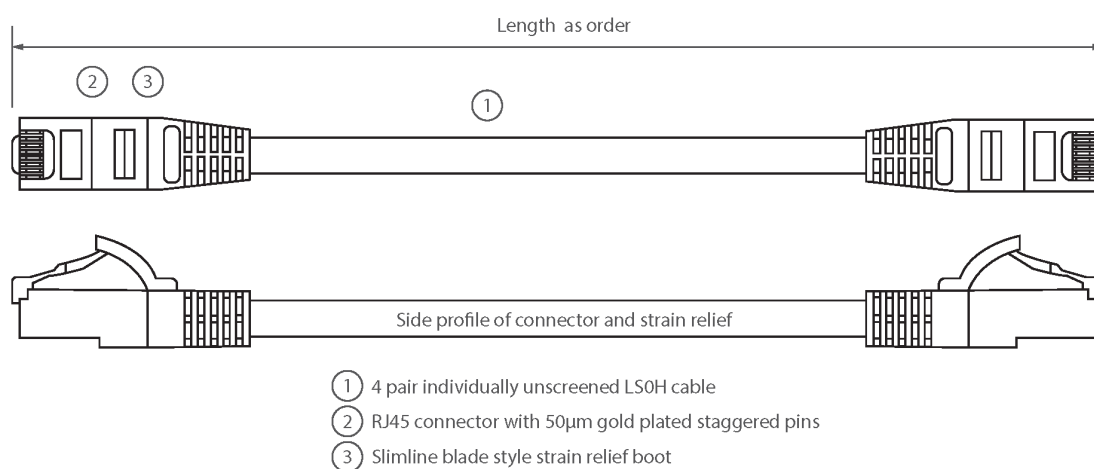

Each cable consists of 8 colour coded stranded 24AWG conductors twisted together to form 4 pairs with varying lay lengths. Cables are fitted with plastic strain relief boots, for applications that may require continuous patching or a degree of stress relief applied.

Product Specifications

Feature	Values
Cable type	U/UTP
Category	5E
Length	1 m
Type of connector connection 1	RJ45 8(8)
Type of connector connection 2	RJ45 8(8)
Outer sheath colour	Red
Strain relief boot	Moulded-on
Lockable	no
Strain relief boot colour	Red

Excel Cat5e Patch Lead U/UTP Unshielded LSOH Blade Booted 1 m Red

Item Code: BB001MPLRD

Flame retardant version	yes
Cable construction	1x4
AWG-size	24
Pin assignment	1:1

Product drawing

Standards

Applicable standard	Detail
ISO/IEC 11801-1:2017	Information technology - Generic cabling for customer premises: Part 1 General Requirements
EN 50173-1:2018	Information technology. Generic cabling systems - General requirements
ANSI/TIA 568-2.D	Balanced Twisted-Pair Telecommunications Cabling and Components Standards
IEC 61156-5:2009+AMD1:2012 CSV	Multicore and symmetrical pair/quad cables for digital communications - Part 5: Symmetrical pair/quad cables with transmission characteristics up to 1 000 MHz - Horizontal floor wiring - Sectional specification
IEC 60332-1-2:2004	Tests on electric and optical fibre cables under fire conditions. Test for vertical flame propagation for a single insulated wire or cable. Procedure for 1 kW pre-mixed flame
EN 50399:2011+A1:2016	Common test methods for cables under fire conditions.