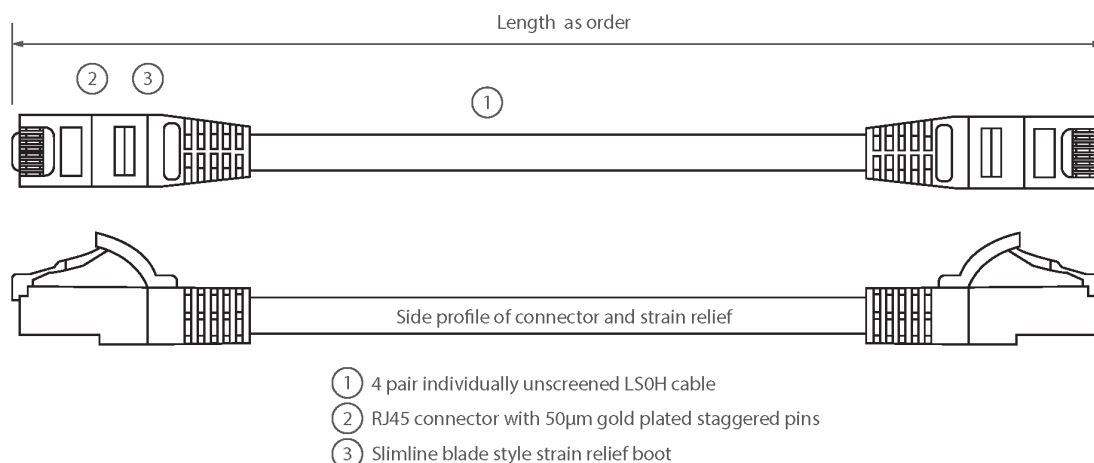

## Product Overview

Excel Category 5e U/UTP Patch Leads are manufactured and tested to ISO11801 Category 5e and EIA/TIA 568 standards.

Each cable consists of 8 colour coded stranded 24AWG conductors twisted together to form 4 pairs with varying lay lengths. Cables are fitted with plastic strain relief boots, for applications that may require continuous patching or a degree of stress relief applied.

## Product Specifications

Feature	Values
Cable type	U/UTP
Category	5E
Length	1 m
Type of connector connection 1	RJ45 8(8)
Type of connector connection 2	RJ45 8(8)
Outer sheath colour	Red
Strain relief boot	Moulded-on
Lockable	no

# Excel Cat5e Patch Lead U/UTP Unshielded LSOH Blade Booted 1 m Red

Item Code: BB001MPLRD

Strain relief boot colour	Red
Flame retardant version	yes
Cable construction	1x4
AWG-size	24
Pin assignment	1:1

## Product drawing