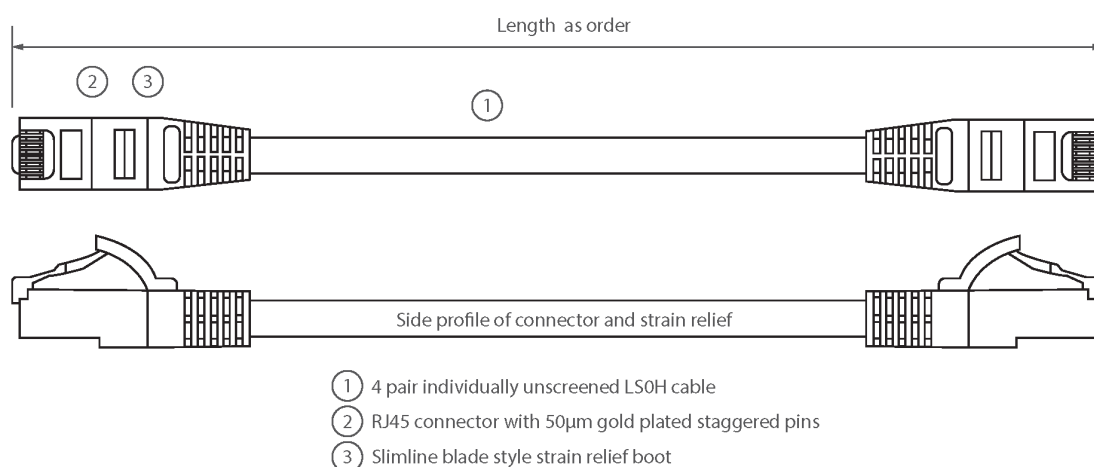

## Product Overview

Excel Category 5e U/UTP Patch Leads are manufactured and tested to ISO11801 Category 5e and EIA/TIA 568 standards.

Each cable consists of 8 colour coded stranded 24AWG conductors twisted together to form 4 pairs with varying lay lengths. Cables are fitted with plastic strain relief boots, for applications that may require continuous patching or a degree of stress relief applied.

## Product Specifications

| Feature                        | Values     |
|--------------------------------|------------|
| Cable type                     | U/UTP      |
| Category                       | 5E         |
| Length                         | 1 m        |
| Type of connector connection 1 | RJ45 8(8)  |
| Type of connector connection 2 | RJ45 8(8)  |
| Outer sheath colour            | Violet     |
| Strain relief boot             | Moulded-on |
| Lockable                       | no         |
| Strain relief boot colour      | Violet     |

# Excel Cat5e Patch Lead U/UTP Unshielded LSOH Blade Booted 1 m Violet

Item Code: BB001MPLVT

|                         |     |
|-------------------------|-----|
| Flame retardant version | yes |
| Cable construction      | 1x4 |
| AWG-size                | 24  |
| Pin assignment          | 1:1 |

## Product drawing