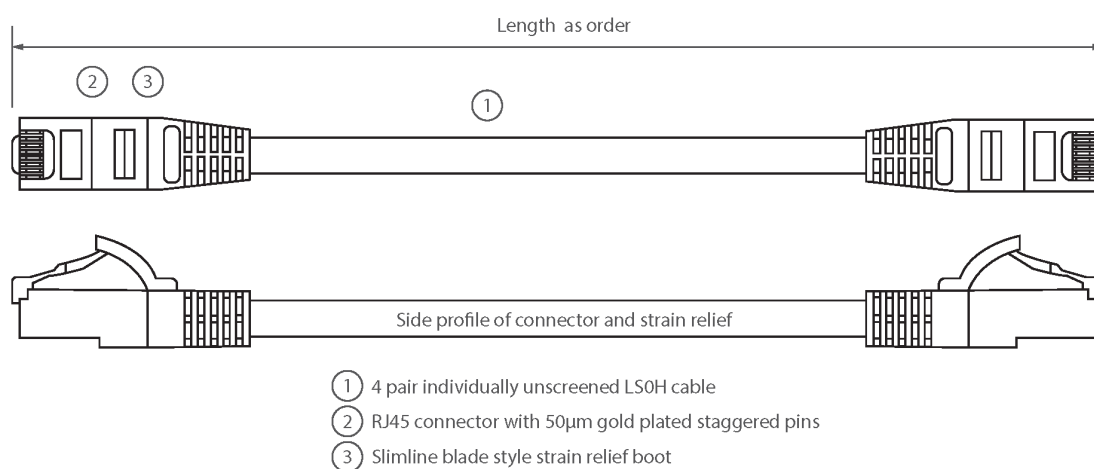

Each cable consists of 8 colour coded stranded 24AWG conductors twisted together to form 4 pairs with varying lay lengths. Cables are fitted with plastic strain relief boots, for applications that may require continuous patching or a degree of stress relief applied.

Product Specifications

Feature	Values
Cable type	U/UTP
Category	5E
Length	1 m
Type of connector connection 1	RJ45 8(8)
Type of connector connection 2	RJ45 8(8)
Outer sheath colour	Violet
Strain relief boot	Moulded-on
Lockable	no
Strain relief boot colour	Violet

Excel Cat5e Patch Lead U/UTP Unshielded LSOH Blade Booted 1 m Violet

Item Code: BB001MPLVT

Flame retardant version	yes
Cable construction	1x4
AWG-size	24
Pin assignment	1:1

Product drawing

Standards

Applicable standard	Detail
ISO/IEC 11801-1:2017	Information technology - Generic cabling for customer premises: Part 1 General Requirements
EN 50173-1:2018	Information technology. Generic cabling systems - General requirements
ANSI/TIA 568-2.D	Balanced Twisted-Pair Telecommunications Cabling and Components Standards
IEC 61156-5:2009+AMD1:2012 CSV	Multicore and symmetrical pair/quad cables for digital communications - Part 5: Symmetrical pair/quad cables with transmission characteristics up to 1 000 MHz - Horizontal floor wiring - Sectional specification
IEC 60332-1-2:2004	Tests on electric and optical fibre cables under fire conditions. Test for vertical flame propagation for a single insulated wire or cable. Procedure for 1 kW pre-mixed flame
EN 50399:2011+A1:2016	Common test methods for cables under fire conditions.