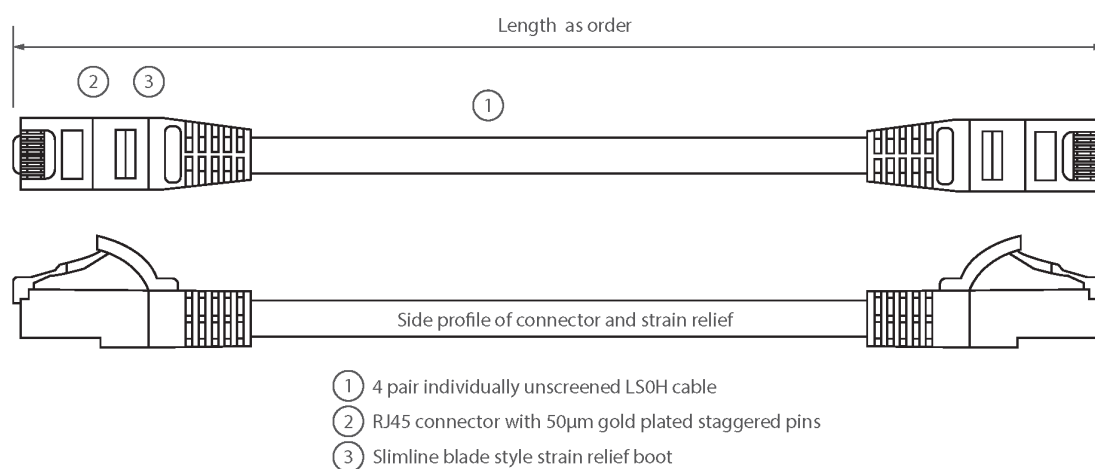

Each cable consists of 8 colour coded stranded 24AWG conductors twisted together to form 4 pairs with varying lay lengths. Cables are fitted with plastic strain relief boots, for applications that may require continuous patching or a degree of stress relief applied.

Product Specifications

Feature	Values
Cable type	U/UTP
Category	5E
Length	1 m
Type of connector connection 1	RJ45 8(8)
Type of connector connection 2	RJ45 8(8)
Outer sheath colour	Yellow
Strain relief boot	Moulded-on
Lockable	no
Strain relief boot colour	Yellow

Excel Cat5e Patch Lead U/UTP Unshielded LSOH Blade Booted 1 m Yellow

Item Code: BB001MPLYW

Flame retardant version	yes
Cable construction	1x4
AWG-size	24
Pin assignment	1:1

Product drawing

Standards

Applicable standard	Detail
ISO/IEC 11801-1:2017	Information technology - Generic cabling for customer premises: Part 1 General Requirements
EN 50173-1:2018	Information technology. Generic cabling systems - General requirements
ANSI/TIA 568-2.D	Balanced Twisted-Pair Telecommunications Cabling and Components Standards
IEC 61156-5:2009+AMD1:2012 CSV	Multicore and symmetrical pair/quad cables for digital communications - Part 5: Symmetrical pair/quad cables with transmission characteristics up to 1 000 MHz - Horizontal floor wiring - Sectional specification
IEC 60332-1-2:2004	Tests on electric and optical fibre cables under fire conditions. Test for vertical flame propagation for a single insulated wire or cable. Procedure for 1 kW pre-mixed flame
EN 50399:2011+A1:2016	Common test methods for cables under fire conditions.