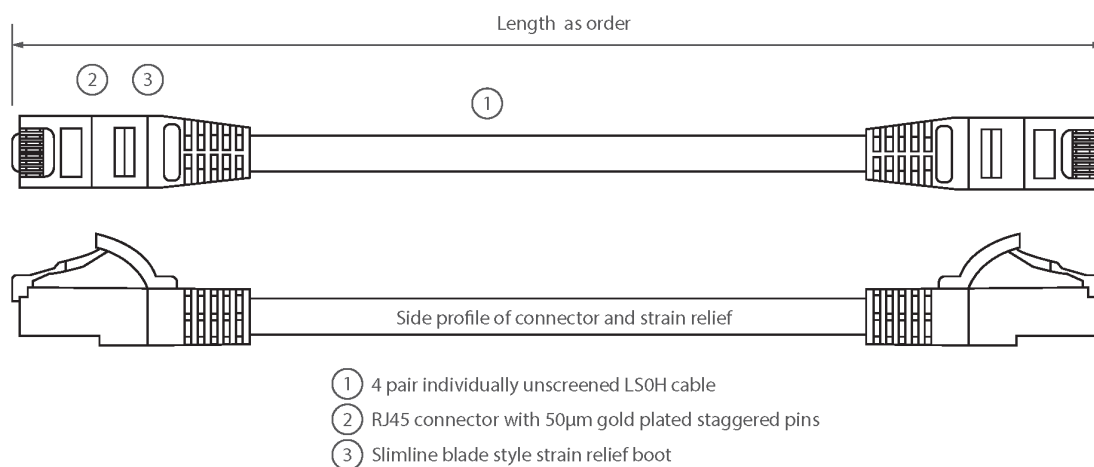

## Product Overview

Excel Category 5e U/UTP Patch Leads are manufactured and tested to ISO11801 Category 5e and EIA/TIA 568 standards.

Each cable consists of 8 colour coded stranded 24AWG conductors twisted together to form 4 pairs with varying lay lengths. Cables are fitted with plastic strain relief boots, for applications that may require continuous patching or a degree of stress relief applied.

## Product Specifications

Feature	Values
Cable type	U/UTP
Category	5E
Length	1 m
Type of connector connection 1	RJ45 8(8)
Type of connector connection 2	RJ45 8(8)
Outer sheath colour	Yellow
Strain relief boot	Moulded-on
Lockable	no
Strain relief boot colour	Yellow

## Product drawing