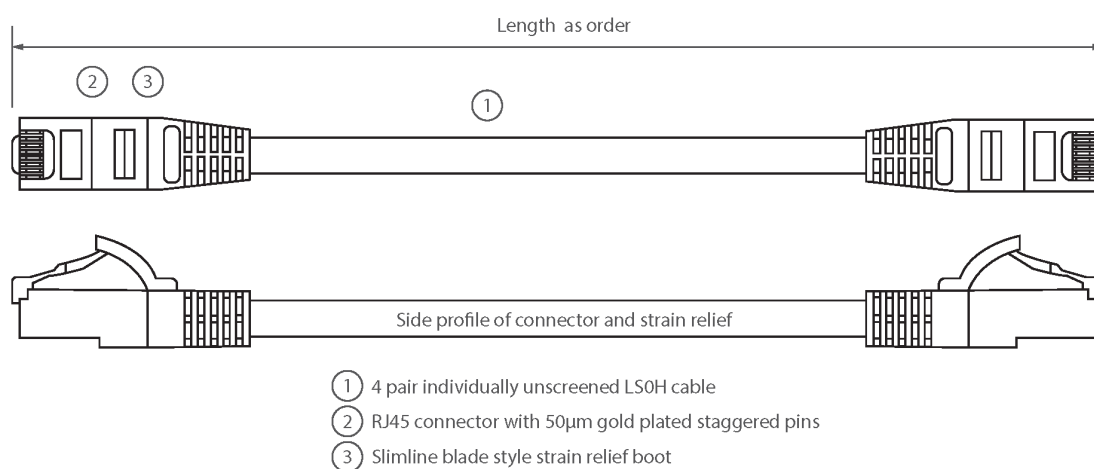

Each cable consists of 8 colour coded stranded 24AWG conductors twisted together to form 4 pairs with varying lay lengths. Cables are fitted with plastic strain relief boots, for applications that may require continuous patching or a degree of stress relief applied.

Product Specifications

Feature	Values
Cable type	U/UTP
Category	5E
Length	1 m
Type of connector connection 1	RJ45 8(8)
Type of connector connection 2	RJ45 8(8)
Outer sheath colour	Yellow
Strain relief boot	Moulded-on
Lockable	no
Strain relief boot colour	Yellow

Excel Cat5e Patch Lead U/UTP Unshielded LSOH Blade Booted 1 m Yellow

Item Code: BB001MPLYW

Flame retardant version	yes
Cable construction	1x4
AWG-size	24
Pin assignment	1:1

Product drawing

Standards

Applicable standard	Detail
ISO/IEC 11801-1:2017	Information technology - Generic cabling for customer premises: Part 1 General Requirements
EN 50173-1:2018	Information technology. Generic cabling systems - General requirements
ANSI/TIA 568-2.D	Balanced Twisted-Pair Telecommunications Cabling and Components Standards
IEC 61156-5:2009+AMD1:2012 CSV	Multicore and symmetrical pair/quad cables for digital communications - Part 5: Symmetrical pair/quad cables with transmission characteristics up to 1 000 MHz - Horizontal floor wiring - Sectional specification
IEC 60332-1-2:2004	Tests on electric and optical fibre cables under fire conditions. Test for vertical flame propagation for a single insulated wire or cable. Procedure for 1 kW pre-mixed flame
EN 50399:2011+A1:2016	Common test methods for cables under fire conditions.