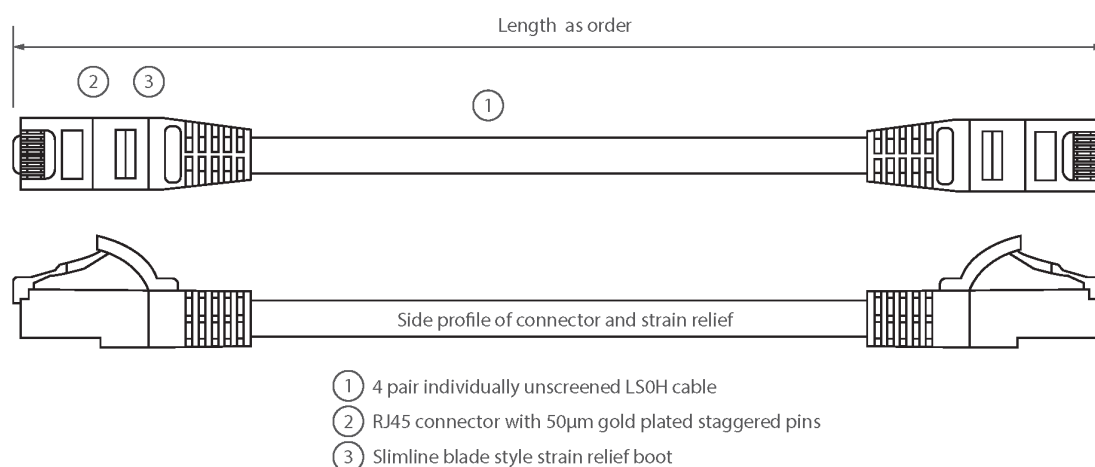

Excel Cat5e Patch Lead U/UTP Unshielded LSOH Blade Booted 2 m Black

Item Code: BB002MPLBK

Flame retardant version	yes
Cable construction	1x4
AWG-size	24
Pin assignment	1:1

Product drawing

Standards

Applicable standard	Detail
ISO/IEC 11801-1:2017	Information technology - Generic cabling for customer premises: Part 1 General Requirements
EN 50173-1:2018	Information technology. Generic cabling systems - General requirements
ANSI/TIA 568-2.D	Balanced Twisted-Pair Telecommunications Cabling and Components Standards
IEC 61156-5:2009+AMD1:2012 CSV	Multicore and symmetrical pair/quad cables for digital communications - Part 5: Symmetrical pair/quad cables with transmission characteristics up to 1 000 MHz - Horizontal floor wiring - Sectional specification
IEC 60332-1-2:2004	Tests on electric and optical fibre cables under fire conditions. Test for vertical flame propagation for a single insulated wire or cable. Procedure for 1 kW pre-mixed flame
EN 50399:2011+A1:2016	Common test methods for cables under fire conditions.