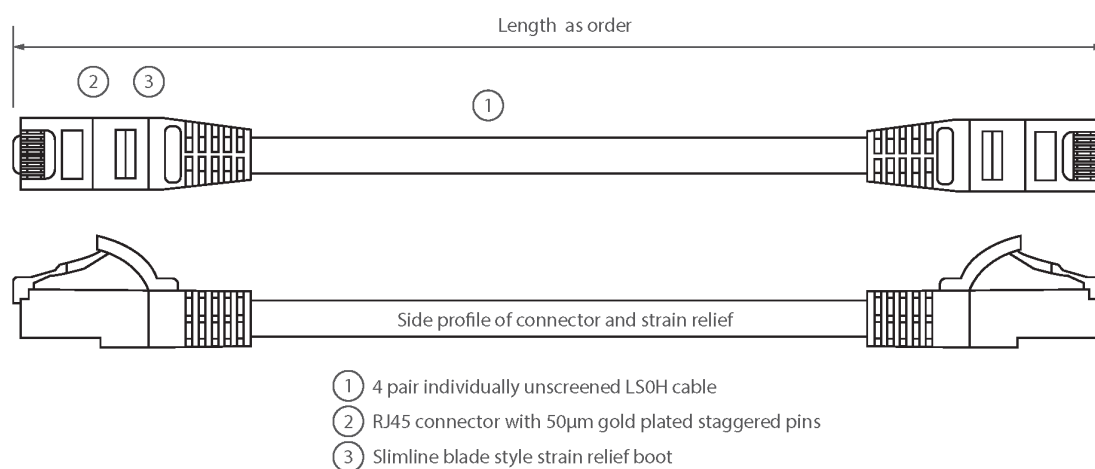

Each cable consists of 8 colour coded stranded 24AWG conductors twisted together to form 4 pairs with varying lay lengths. Cables are fitted with plastic strain relief boots, for applications that may require continuous patching or a degree of stress relief applied.

Product Specifications

Feature	Values
Cable type	U/UTP
Category	5E
Length	2 m
Type of connector connection 1	RJ45 8(8)
Type of connector connection 2	RJ45 8(8)
Outer sheath colour	Black
Strain relief boot	Moulded-on
Lockable	no
Strain relief boot colour	Black

Excel Cat5e Patch Lead U/UTP Unshielded LSOH Blade Booted 2 m Black

Item Code: BB002MPLBK

Flame retardant version	yes
Cable construction	1x4
AWG-size	24
Pin assignment	1:1

Product drawing

Standards

Applicable standard	Detail
ISO/IEC 11801-1:2017	Information technology - Generic cabling for customer premises: Part 1 General Requirements
EN 50173-1:2018	Information technology. Generic cabling systems - General requirements
ANSI/TIA 568-2.D	Balanced Twisted-Pair Telecommunications Cabling and Components Standards
IEC 61156-5:2009+AMD1:2012 CSV	Multicore and symmetrical pair/quad cables for digital communications - Part 5: Symmetrical pair/quad cables with transmission characteristics up to 1 000 MHz - Horizontal floor wiring - Sectional specification
IEC 60332-1-2:2004	Tests on electric and optical fibre cables under fire conditions. Test for vertical flame propagation for a single insulated wire or cable. Procedure for 1 kW pre-mixed flame
EN 50399:2011+A1:2016	Common test methods for cables under fire conditions.