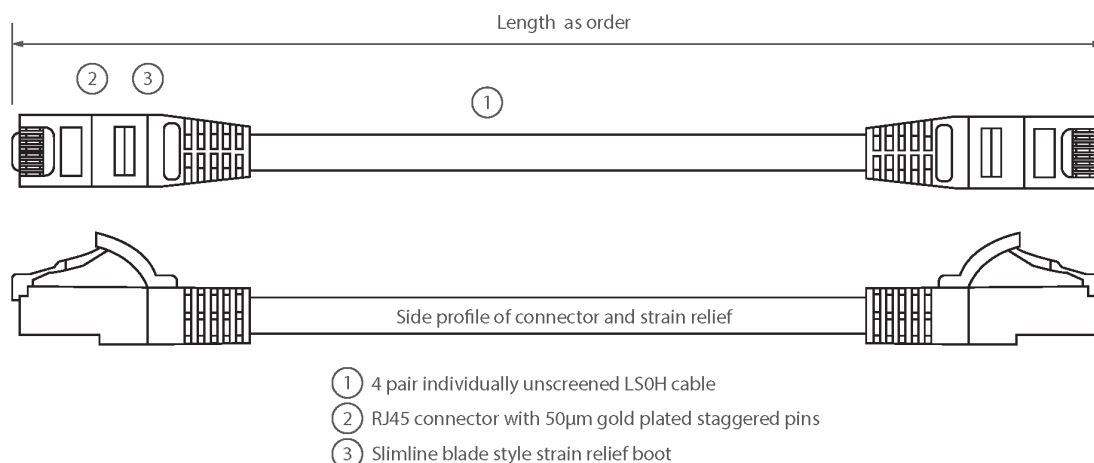

Excel Cat5e Patch Lead U/UTP Unshielded LSOH Blade Booted 2 m Black

Item Code: BB002MPLBK

Strain relief boot colour	Black
Flame retardant version	yes
Cable construction	1x4
AWG-size	24
Pin assignment	1:1

Product drawing

Standards

Applicable standard	Detail
ISO/IEC 11801-1:2017	Information technology - Generic cabling for customer premises: Part 1 General Requirements
EN 50173-1:2018	Information technology. Generic cabling systems - General requirements
ANSI/TIA 568-2.D	Balanced Twisted-Pair Telecommunications Cabling and Components Standards
IEC 61156-5:2009+AMD1:2012 CSV	Multicore and symmetrical pair/quad cables for digital communications - Part 5: Symmetrical pair/quad cables with transmission characteristics up to 1 000 MHz - Horizontal floor wiring - Sectional specification
IEC 60332-1-2:2004	Tests on electric and optical fibre cables under fire conditions. Test for vertical flame propagation for a single insulated wire or cable. Procedure for 1 kW pre-mixed flame