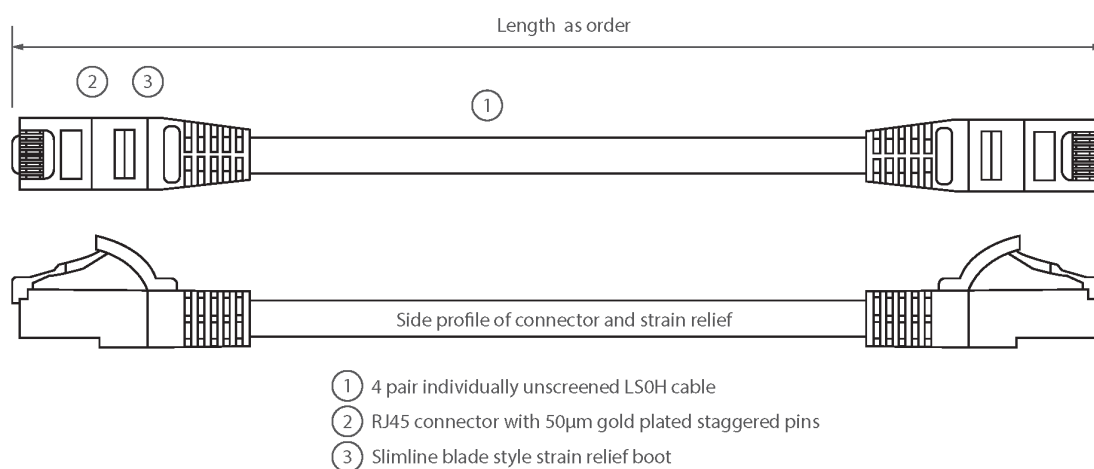

Each cable consists of 8 colour coded stranded 24AWG conductors twisted together to form 4 pairs with varying lay lengths. Cables are fitted with plastic strain relief boots, for applications that may require continuous patching or a degree of stress relief applied.

Product Specifications

Feature	Values
Cable type	U/UTP
Category	5E
Length	2 m
Type of connector connection 1	RJ45 8(8)
Type of connector connection 2	RJ45 8(8)
Outer sheath colour	Blue
Strain relief boot	Moulded-on
Lockable	no
Strain relief boot colour	Blue

Excel Cat5e Patch Lead U/UTP Unshielded LSOH Blade Booted 2 m Blue

Item Code: BB002MPLBU

Flame retardant version	yes
Cable construction	1x4
AWG-size	24
Pin assignment	1:1

Product drawing

Standards

Applicable standard	Detail
ISO/IEC 11801-1:2017	Information technology - Generic cabling for customer premises: Part 1 General Requirements
EN 50173-1:2018	Information technology. Generic cabling systems - General requirements
ANSI/TIA 568-2.D	Balanced Twisted-Pair Telecommunications Cabling and Components Standards
IEC 61156-5:2009+AMD1:2012 CSV	Multicore and symmetrical pair/quad cables for digital communications - Part 5: Symmetrical pair/quad cables with transmission characteristics up to 1 000 MHz - Horizontal floor wiring - Sectional specification
IEC 60332-1-2:2004	Tests on electric and optical fibre cables under fire conditions. Test for vertical flame propagation for a single insulated wire or cable. Procedure for 1 kW pre-mixed flame
EN 50399:2011+A1:2016	Common test methods for cables under fire conditions.