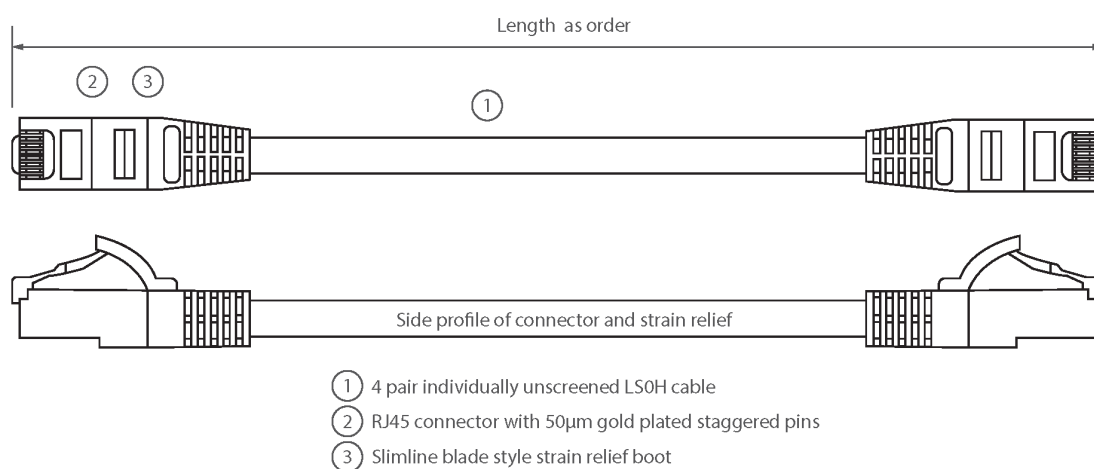

## Product Overview

Excel Category 5e U/UTP Patch Leads are manufactured and tested to ISO11801 Category 5e and EIA/TIA 568 standards.

Each cable consists of 8 colour coded stranded 24AWG conductors twisted together to form 4 pairs with varying lay lengths. Cables are fitted with plastic strain relief boots, for applications that may require continuous patching or a degree of stress relief applied.

## Product Specifications

Feature	Values
Cable type	U/UTP
Category	5E
Length	2 m
Type of connector connection 1	RJ45 8(8)
Type of connector connection 2	RJ45 8(8)
Outer sheath colour	Blue
Strain relief boot	Moulded-on
Lockable	no
Strain relief boot colour	Blue

# Excel Cat5e Patch Lead U/UTP Unshielded LSOH Blade Booted 2 m Blue

Item Code: BB002MPLBU

Flame retardant version	yes
Cable construction	1x4
AWG-size	24
Pin assignment	1:1

## Product drawing