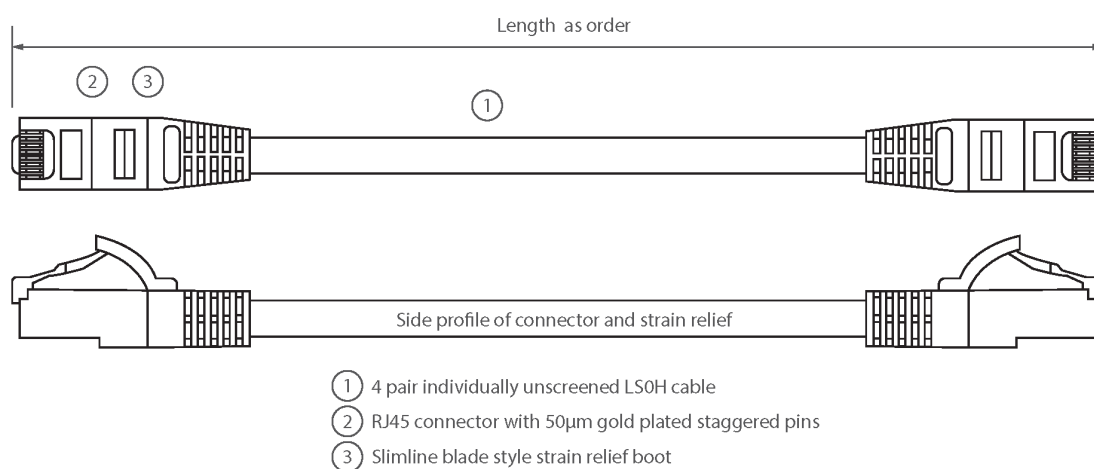

Each cable consists of 8 colour coded stranded 24AWG conductors twisted together to form 4 pairs with varying lay lengths. Cables are fitted with plastic strain relief boots, for applications that may require continuous patching or a degree of stress relief applied.

Product Specifications

Feature	Values
Cable type	U/UTP
Category	5E
Length	2 m
Type of connector connection 1	RJ45 8(8)
Type of connector connection 2	RJ45 8(8)
Outer sheath colour	Green
Strain relief boot	Moulded-on
Lockable	no
Strain relief boot colour	Green

Excel Cat5e Patch Lead U/UTP Unshielded LSOH Blade Booted 2 m Green

Item Code: BB002MPLGN

Flame retardant version	yes
Cable construction	1x4
AWG-size	24
Pin assignment	1:1

Product drawing

Standards

Applicable standard	Detail
ISO/IEC 11801-1:2017	Information technology - Generic cabling for customer premises: Part 1 General Requirements
EN 50173-1:2018	Information technology. Generic cabling systems - General requirements
ANSI/TIA 568-2.D	Balanced Twisted-Pair Telecommunications Cabling and Components Standards
IEC 61156-5:2009+AMD1:2012 CSV	Multicore and symmetrical pair/quad cables for digital communications - Part 5: Symmetrical pair/quad cables with transmission characteristics up to 1 000 MHz - Horizontal floor wiring - Sectional specification
IEC 60332-1-2:2004	Tests on electric and optical fibre cables under fire conditions. Test for vertical flame propagation for a single insulated wire or cable. Procedure for 1 kW pre-mixed flame
EN 50399:2011+A1:2016	Common test methods for cables under fire conditions.