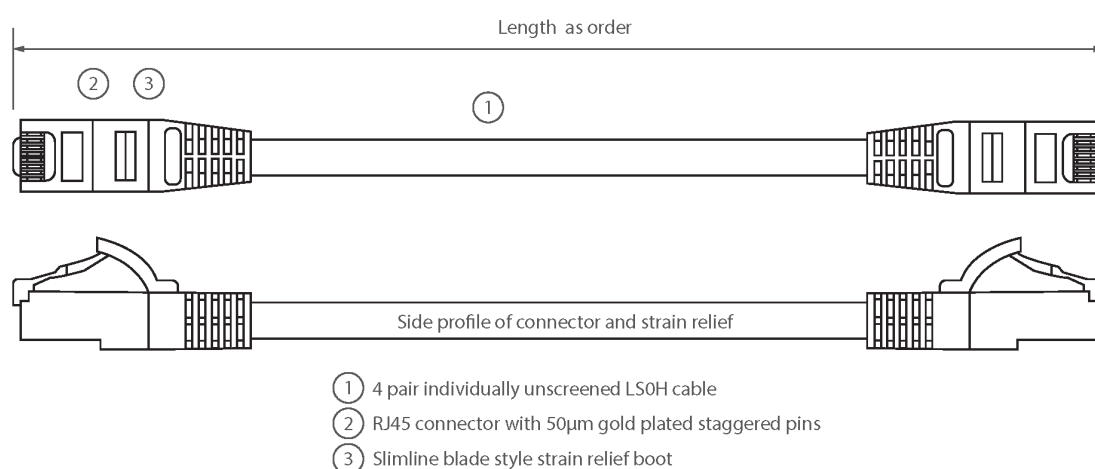

Each cable consists of 8 colour coded stranded 24AWG conductors twisted together to form 4 pairs with varying lay lengths. Cables are fitted with plastic strain relief boots, for applications that may require continuous patching or a degree of stress relief applied.

Product Specifications

Feature	Values
Cable type	U/UTP
Category	5E
Length	2 m
Type of connector connection 1	RJ45 8(8)
Type of connector connection 2	RJ45 8(8)
Outer sheath colour	Green
Strain relief boot	Moulded-on
Lockable	no
Strain relief boot colour	Green

Excel Cat5e Patch Lead U/UTP Unshielded LSOH Blade Booted 2 m Green

Item Code: BB002MPLGN

Flame retardant version	yes
Cable construction	1x4
AWG-size	24
Pin assignment	1:1

Product drawing

Standards

Applicable standard	Detail
ISO/IEC 11801-1:2017	Information technology - Generic cabling for customer premises: Part 1 General Requirements
EN 50173-1:2018	Information technology. Generic cabling systems - General requirements
ANSI/TIA 568-2.D	Balanced Twisted-Pair Telecommunications Cabling and Components Standards
IEC 61156-5:2009+AMD1:2012 CSV	Multicore and symmetrical pair/quad cables for digital communications - Part 5: Symmetrical pair/quad cables with transmission characteristics up to 1 000 MHz - Horizontal floor wiring - Sectional specification
IEC 60332-1-2:2004	Tests on electric and optical fibre cables under fire conditions. Test for vertical flame propagation for a single insulated wire or cable. Procedure for 1 kW pre-mixed flame
EN 50399:2011+A1:2016	Common test methods for cables under fire conditions.