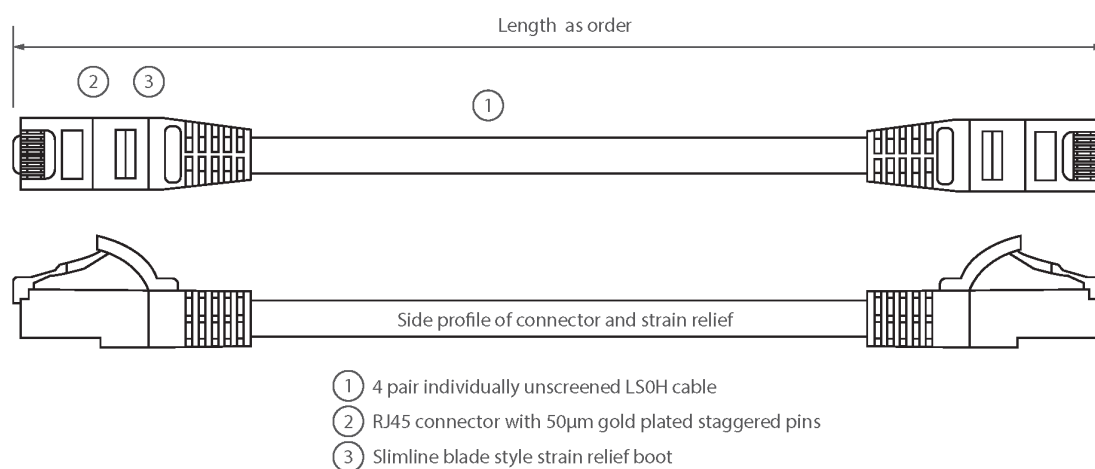

## Product Overview

Excel Category 5e U/UTP Patch Leads are manufactured and tested to ISO11801 Category 5e and EIA/TIA 568 standards.

Each cable consists of 8 colour coded stranded 24AWG conductors twisted together to form 4 pairs with varying lay lengths. Cables are fitted with plastic strain relief boots, for applications that may require continuous patching or a degree of stress relief applied.

## Product Specifications

Feature	Values
Cable type	U/UTP
Category	5E
Length	2 m
Type of connector connection 1	RJ45 8(8)
Type of connector connection 2	RJ45 8(8)
Outer sheath colour	Orange
Strain relief boot	Moulded-on
Lockable	no
Strain relief boot colour	Orange

## Product drawing