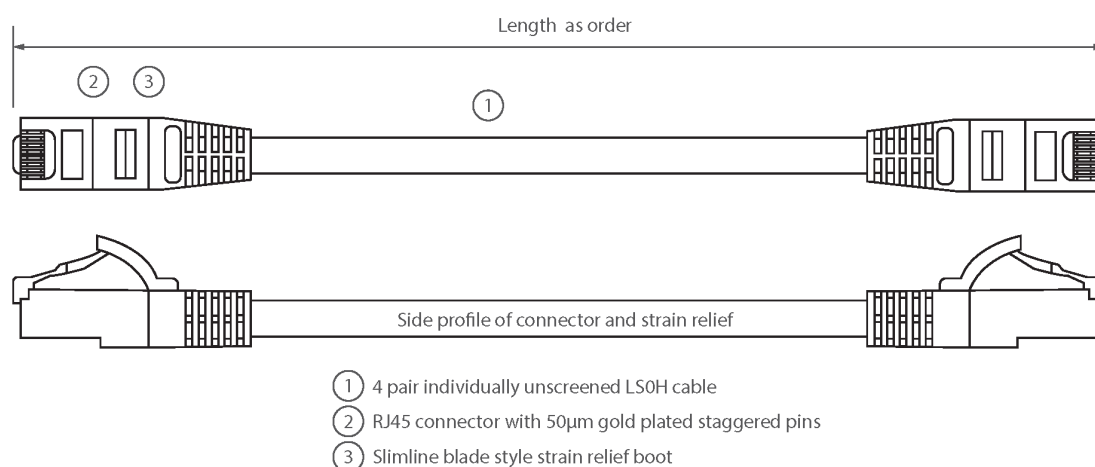

Each cable consists of 8 colour coded stranded 24AWG conductors twisted together to form 4 pairs with varying lay lengths. Cables are fitted with plastic strain relief boots, for applications that may require continuous patching or a degree of stress relief applied.

Product Specifications

Feature	Values
Cable type	U/UTP
Category	5E
Length	2 m
Type of connector connection 1	RJ45 8(8)
Type of connector connection 2	RJ45 8(8)
Outer sheath colour	Violet
Strain relief boot	Moulded-on
Lockable	no
Strain relief boot colour	Violet

Excel Cat5e Patch Lead U/UTP Unshielded LSOH Blade Booted 2 m Violet

Item Code: BB002MPLVT

Flame retardant version	yes
Cable construction	1x4
AWG-size	24
Pin assignment	1:1

Product drawing

Standards

Applicable standard	Detail
ISO/IEC 11801-1:2017	Information technology - Generic cabling for customer premises: Part 1 General Requirements
EN 50173-1:2018	Information technology. Generic cabling systems - General requirements
ANSI/TIA 568-2.D	Balanced Twisted-Pair Telecommunications Cabling and Components Standards
IEC 61156-5:2009+AMD1:2012 CSV	Multicore and symmetrical pair/quad cables for digital communications - Part 5: Symmetrical pair/quad cables with transmission characteristics up to 1 000 MHz - Horizontal floor wiring - Sectional specification
IEC 60332-1-2:2004	Tests on electric and optical fibre cables under fire conditions. Test for vertical flame propagation for a single insulated wire or cable. Procedure for 1 kW pre-mixed flame
EN 50399:2011+A1:2016	Common test methods for cables under fire conditions.