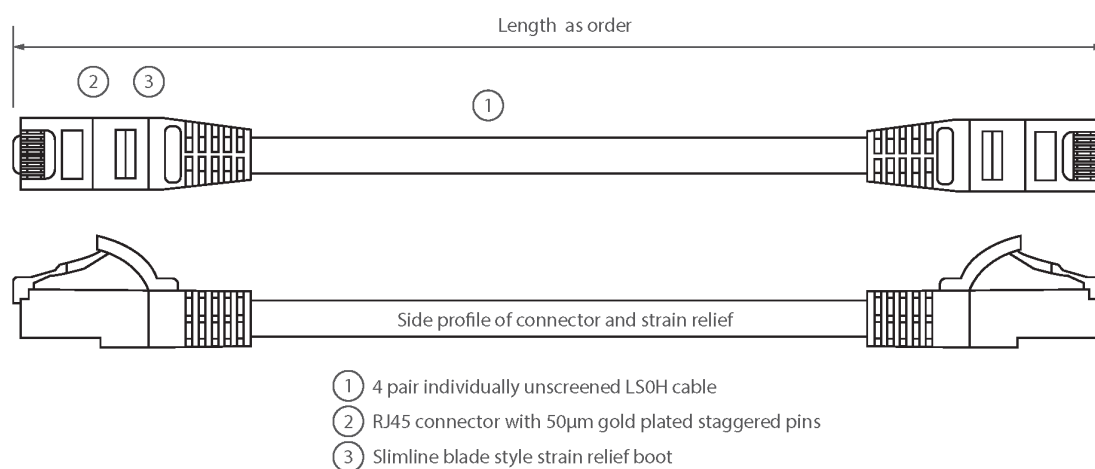

## Product Overview

Excel Category 5e U/UTP Patch Leads are manufactured and tested to ISO11801 Category 5e and EIA/TIA 568 standards.

Each cable consists of 8 colour coded stranded 24AWG conductors twisted together to form 4 pairs with varying lay lengths. Cables are fitted with plastic strain relief boots, for applications that may require continuous patching or a degree of stress relief applied.

## Product Specifications

Feature	Values
Cable type	U/UTP
Category	5E
Length	2 m
Type of connector connection 1	RJ45 8(8)
Type of connector connection 2	RJ45 8(8)
Outer sheath colour	Yellow
Strain relief boot	Moulded-on
Lockable	no
Strain relief boot colour	Yellow

## Product drawing