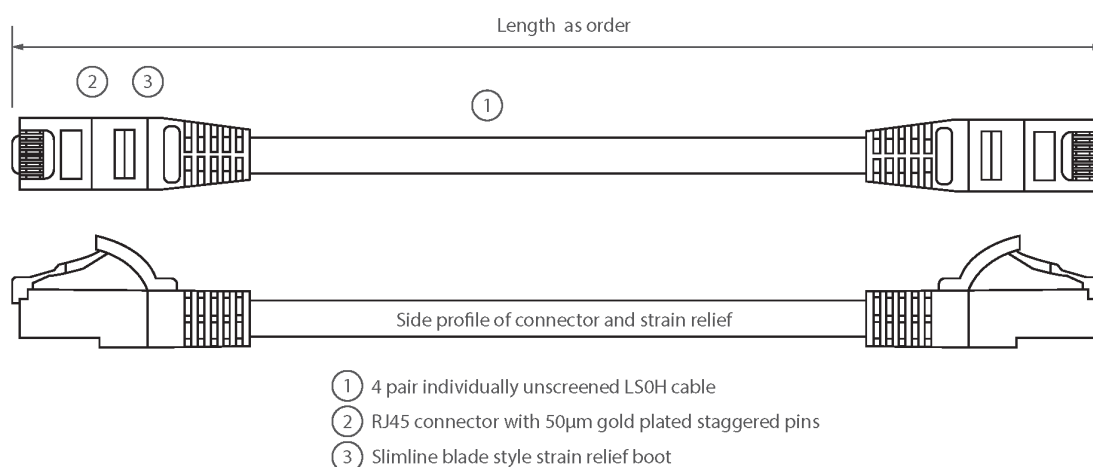

Each cable consists of 8 colour coded stranded 24AWG conductors twisted together to form 4 pairs with varying lay lengths. Cables are fitted with plastic strain relief boots, for applications that may require continuous patching or a degree of stress relief applied.

Product Specifications

Feature	Values
Cable type	U/UTP
Category	5E
Length	3 m
Type of connector connection 1	RJ45 8(8)
Type of connector connection 2	RJ45 8(8)
Outer sheath colour	Black
Strain relief boot	Moulded-on
Lockable	no
Strain relief boot colour	Black

Excel Cat5e Patch Lead U/UTP Unshielded LSOH Blade Booted 3 m Black

Item Code: BB003MPLBK

Flame retardant version	yes
Cable construction	1x4
AWG-size	24
Pin assignment	1:1

Product drawing

Standards

Applicable standard	Detail
ISO/IEC 11801-1:2017	Information technology - Generic cabling for customer premises: Part 1 General Requirements
EN 50173-1:2018	Information technology. Generic cabling systems - General requirements
ANSI/TIA 568-2.D	Balanced Twisted-Pair Telecommunications Cabling and Components Standards
IEC 61156-5:2009+AMD1:2012 CSV	Multicore and symmetrical pair/quad cables for digital communications - Part 5: Symmetrical pair/quad cables with transmission characteristics up to 1 000 MHz - Horizontal floor wiring - Sectional specification
IEC 60332-1-2:2004	Tests on electric and optical fibre cables under fire conditions. Test for vertical flame propagation for a single insulated wire or cable. Procedure for 1 kW pre-mixed flame
EN 50399:2011+A1:2016	Common test methods for cables under fire conditions.