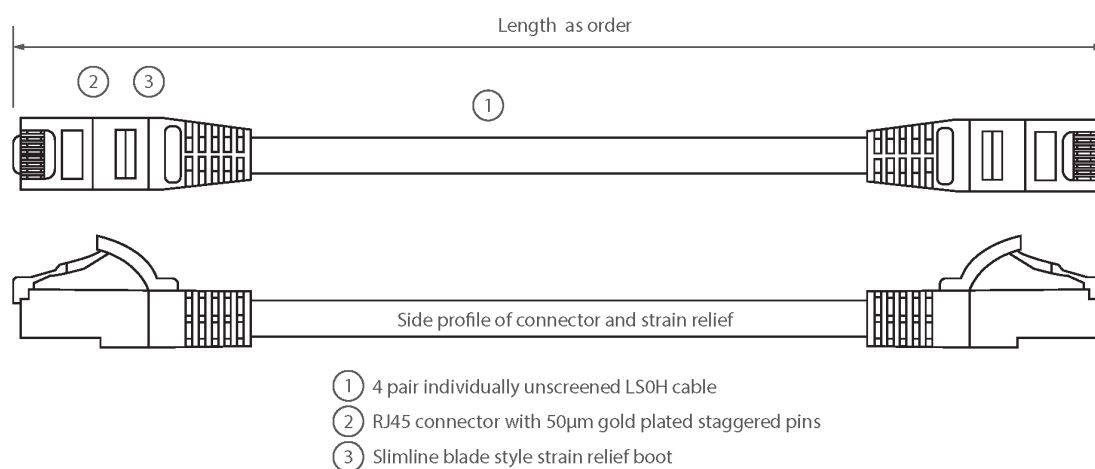

Each cable consists of 8 colour coded stranded 24AWG conductors twisted together to form 4 pairs with varying lay lengths. Cables are fitted with plastic strain relief boots, for applications that may require continuous patching or a degree of stress relief applied.

Product Specifications

Feature	Values
Cable type	U/UTP
Category	5E
Length	3 m
Type of connector connection 1	RJ45 8(8)
Type of connector connection 2	RJ45 8(8)
Outer sheath colour	Black
Strain relief boot	Moulded-on
Lockable	no
Strain relief boot colour	Black

Excel Cat5e Patch Lead U/UTP Unshielded LSOH Blade Booted 3 m Black

Item Code: BB003MPLBK

Flame retardant version	yes
Cable construction	1x4
AWG-size	24
Pin assignment	1:1

Product drawing

Standards

Applicable standard	Detail
ISO/IEC 11801-1:2017	Information technology - Generic cabling for customer premises: Part 1 General Requirements
EN 50173-1:2018	Information technology. Generic cabling systems - General requirements
ANSI/TIA 568-2.D	Balanced Twisted-Pair Telecommunications Cabling and Components Standards
IEC 61156-5:2009+AMD1:2012 CSV	Multicore and symmetrical pair/quad cables for digital communications - Part 5: Symmetrical pair/quad cables with transmission characteristics up to 1 000 MHz - Horizontal floor wiring - Sectional specification
IEC 60332-1-2:2004	Tests on electric and optical fibre cables under fire conditions. Test for vertical flame propagation for a single insulated wire or cable. Procedure for 1 kW pre-mixed flame
EN 50399:2011+A1:2016	Common test methods for cables under fire conditions.