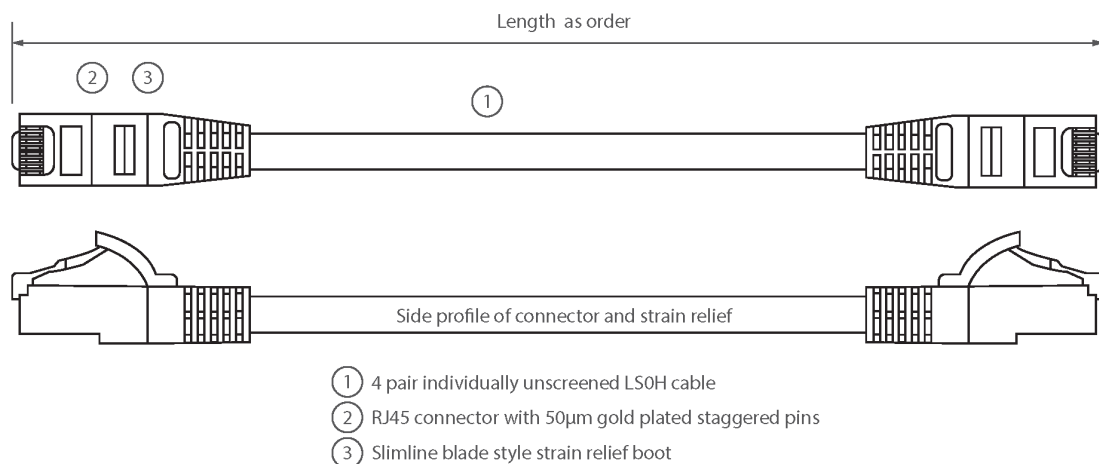

Product Overview

Excel Category 5e U/UTP Patch Leads are manufactured and tested to ISO11801 Category 5e and EIA/TIA 568 standards.

Each cable consists of 8 colour coded stranded 24AWG conductors twisted together to form 4 pairs with varying lay lengths. Cables are fitted with plastic strain relief boots, for applications that may require continuous patching or a degree of stress relief applied.

Product Specifications

Excel Cat5e Patch Lead U/UTP Unshielded LSOH Blade Booted 3 m Blue

Part Code: **BB003MPLBU**

sales@excel-networking.com
excel-networking.com

Feature	Values
Cable type	U/UTP
Category	5E
Length	3 m
Type of connector connection 1	RJ45 8(8)
Type of connector connection 2	RJ45 8(8)
Outer sheath colour	Blue
Strain relief boot	Moulded-on
Lockable	no
Strain relief boot colour	Blue
Flame retardant version	yes
Cable construction	1x4
AWG-size	24
Pin assignment	1:1

Excel Cat5e Patch Lead U/UTP Unshielded LSOH Blade Booted 3 m Blue

Part Code: BB003MPLBU

sales@excel-networking.com
excel-networking.com

Product drawing

Standards

Applicable standard	Detail
ISO/IEC 11801-1:2017	Information technology - Generic cabling for customer premises: Part 1 General Requirements
EN 50173-1:2018	Information technology. Generic cabling systems - General requirements
ANSI/TIA 568-2.D	Balanced Twisted-Pair Telecommunications Cabling and Components Standards
IEC 61156-5:2009+AMD1:2012 CSV	Multicore and symmetrical pair/quad cables for digital communications - Part 5: Symmetrical pair/quad cables with transmission characteristics up to 1 000 MHz - Horizontal floor wiring - Sectional specification
IEC 60332-1-2:2004	Tests on electric and optical fibre cables under fire conditions. Test for vertical flame propagation for a single insulated wire or cable. Procedure for 1 kW pre-mixed flame
EN 50399:2011+A1:2016	Common test methods for cables under fire conditions.