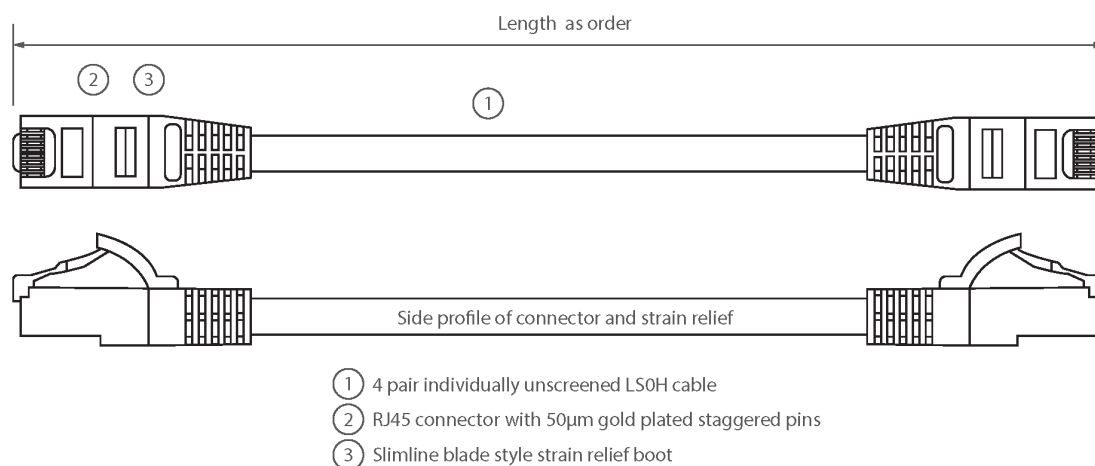

Each cable consists of 8 colour coded stranded 24AWG conductors twisted together to form 4 pairs with varying lay lengths. Cables are fitted with plastic strain relief boots, for applications that may require continuous patching or a degree of stress relief applied.

Product Specifications

Feature	Values
Cable type	U/UTP
Category	5E
Length	3 m
Type of connector connection 1	RJ45 8(8)
Type of connector connection 2	RJ45 8(8)
Outer sheath colour	Grey
Strain relief boot	Moulded-on
Lockable	no
Strain relief boot colour	Grey
Flame retardant version	yes
Halogen free	yes

Excel Cat5e Patch Lead U/UTP Unshielded LSOH Blade Booted 3 m Grey

Item Code: BB003MPLGE

excel
without compromise.

Cable construction	1x4
AWG-size	24
Pin assignment	1:1

Product drawing

Standards

Applicable standard	Detail
ISO/IEC 11801-1:2017	Information technology - Generic cabling for customer premises: Part 1 General Requirements
EN 50173-1:2018	Information technology. Generic cabling systems - General requirements
ANSI/TIA 568-2.D	Balanced Twisted-Pair Telecommunications Cabling and Components Standards
IEC 61156-5:2009+AMD1:2012 CSV	Multicore and symmetrical pair/quad cables for digital communications - Part 5: Symmetrical pair/quad cables with transmission characteristics up to 1 000 MHz - Horizontal floor wiring - Sectional specification
IEC 60332-1-2:2004	Tests on electric and optical fibre cables under fire conditions. Test for vertical flame propagation for a single insulated wire or cable. Procedure for 1 kW pre-mixed flame
EN 50399:2011+A1:2016	Common test methods for cables under fire conditions. Heat release and smoke production measurement on cables during flame spread test. Test apparatus,