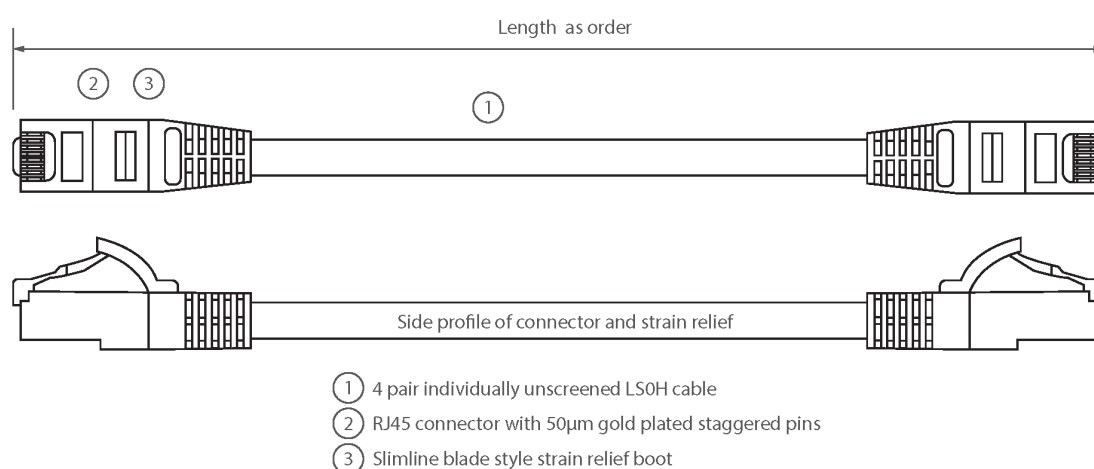

## Product Overview

Excel Category 5e U/UTP Patch Leads are manufactured and tested to ISO11801 Category 5e and EIA/TIA 568 standards.

Each cable consists of 8 colour coded stranded 24AWG conductors twisted together to form 4 pairs with varying lay lengths. Cables are fitted with plastic strain relief boots, for applications that may require continuous patching or a degree of stress relief applied.

## Product Specifications

Feature	Values
Cable type	U/UTP
Category	5E
Length	3 m
Type of connector connection 1	RJ45 8(8)
Type of connector connection 2	RJ45 8(8)
Outer sheath colour	Grey
Strain relief boot	Moulded-on
Lockable	no
Strain relief boot colour	Grey

## Product drawing