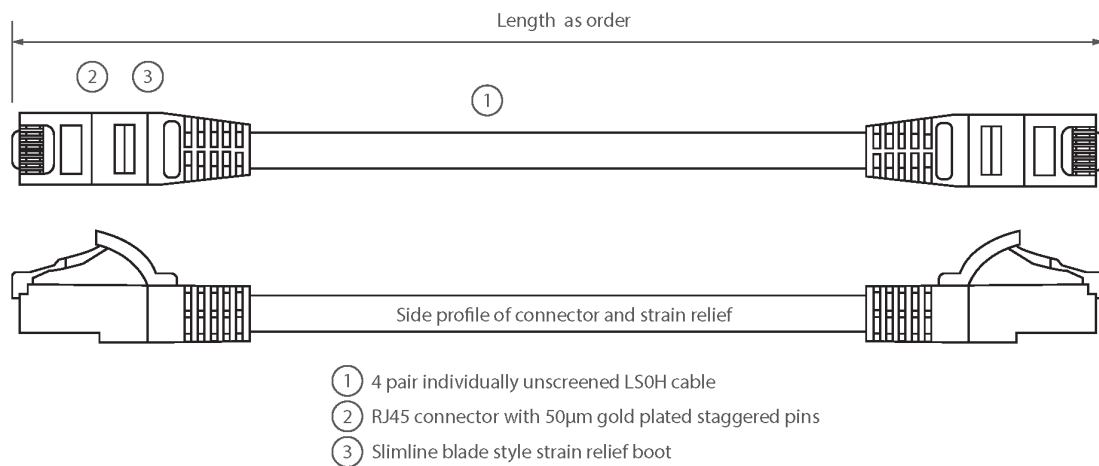

## Product Overview

Excel Category 5e U/UTP Patch Leads are manufactured and tested to ISO11801 Category 5e and EIA/TIA 568 standards.

Each cable consists of 8 colour coded stranded 24AWG conductors twisted together to form 4 pairs with varying lay lengths. Cables are fitted with plastic strain relief boots, for applications that may require continuous patching or a degree of stress relief applied.

## Product Specifications

Feature	Values
Cable type	U/UTP
Category	5E
Length	3 m
Type of connector connection 1	RJ45 8(8)
Type of connector connection 2	RJ45 8(8)
Outer sheath colour	Green
Strain relief boot	Moulded-on
Lockable	no
Strain relief boot colour	Green

## Product drawing