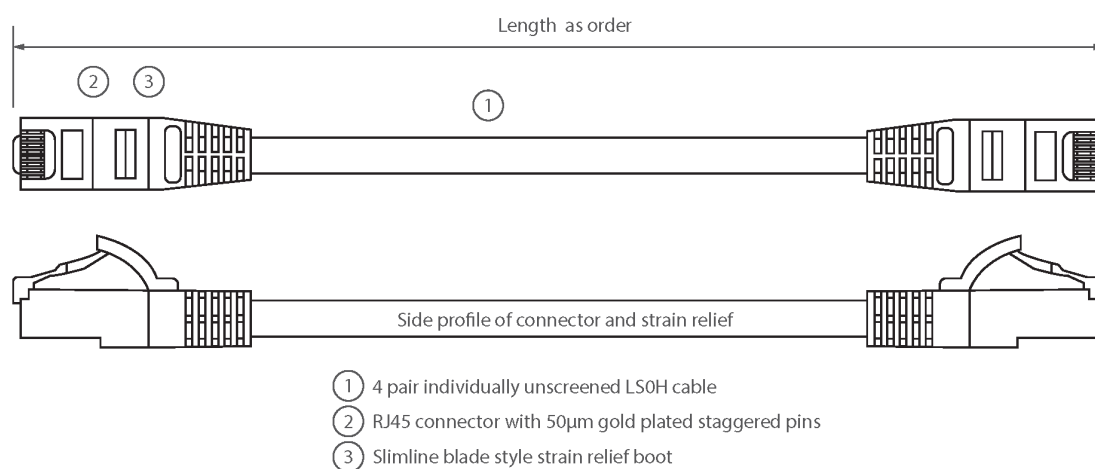

✕ Blade style 'slimline' moulded strain relief boot with clip protector

✕ LSOH outer sheath

✕ CIBSE TM65 Embodied Carbon: 0.551 kg CO2e

Product Overview

Excel Category 5e U/UTP Patch Leads are manufactured and tested to ISO11801 Category 5e and EIA/TIA 568 standards.

Each cable consists of 8 colour coded stranded 24AWG conductors twisted together to form 4 pairs with varying lay lengths. Cables are fitted with plastic strain relief boots, for applications that may require continuous patching or a degree of stress relief applied.

Product Specifications

Feature	Values
Cable type	U/UTP
Category	5E
Length	3 m
Type of connector connection 1	RJ45 8(8)
Type of connector connection 2	RJ45 8(8)
Outer sheath colour	Green
Strain relief boot	Moulded-on
Lockable	no
Strain relief boot colour	Green

Excel Cat5e Patch Lead U/UTP Unshielded LSOH Blade Booted 3 m Green

Item Code: BB003MPLGN

excel
without compromise.

Flame retardant version	yes
Cable construction	1x4
AWG-size	24
Pin assignment	1:1

Product drawing