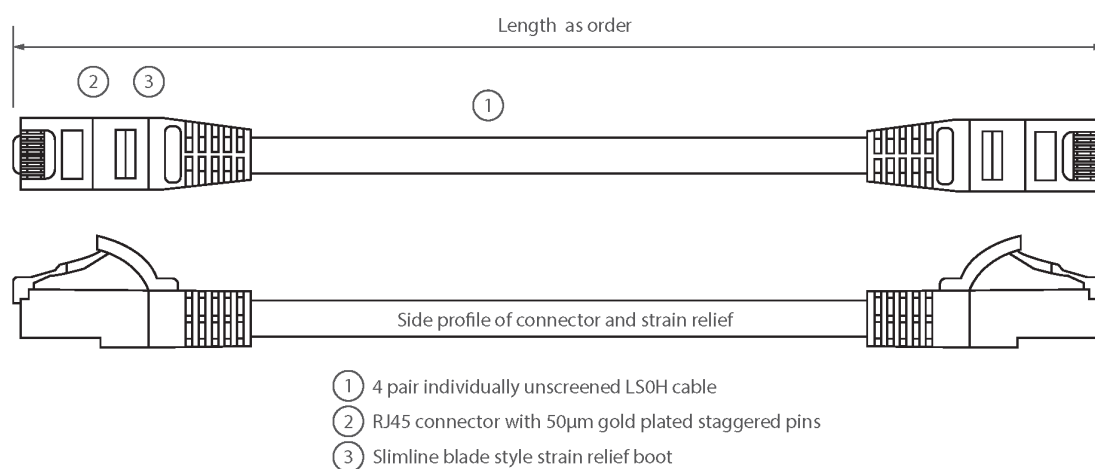

Each cable consists of 8 colour coded stranded 24AWG conductors twisted together to form 4 pairs with varying lay lengths. Cables are fitted with plastic strain relief boots, for applications that may require continuous patching or a degree of stress relief applied.

Product Specifications

Feature	Values
Cable type	U/UTP
Category	5E
Length	3 m
Type of connector connection 1	RJ45 8(8)
Type of connector connection 2	RJ45 8(8)
Outer sheath colour	Red
Strain relief boot	Moulded-on
Lockable	no
Strain relief boot colour	Red

Excel Cat5e Patch Lead U/UTP Unshielded LSOH Blade Booted 3 m Red

Item Code: BB003MPLRD

Flame retardant version	yes
Cable construction	1x4
AWG-size	24
Pin assignment	1:1

Product drawing

Standards

Applicable standard	Detail
ISO/IEC 11801-1:2017	Information technology - Generic cabling for customer premises: Part 1 General Requirements
EN 50173-1:2018	Information technology. Generic cabling systems - General requirements
ANSI/TIA 568-2.D	Balanced Twisted-Pair Telecommunications Cabling and Components Standards
IEC 61156-5:2009+AMD1:2012 CSV	Multicore and symmetrical pair/quad cables for digital communications - Part 5: Symmetrical pair/quad cables with transmission characteristics up to 1 000 MHz - Horizontal floor wiring - Sectional specification
IEC 60332-1-2:2004	Tests on electric and optical fibre cables under fire conditions. Test for vertical flame propagation for a single insulated wire or cable. Procedure for 1 kW pre-mixed flame
EN 50399:2011+A1:2016	Common test methods for cables under fire conditions.