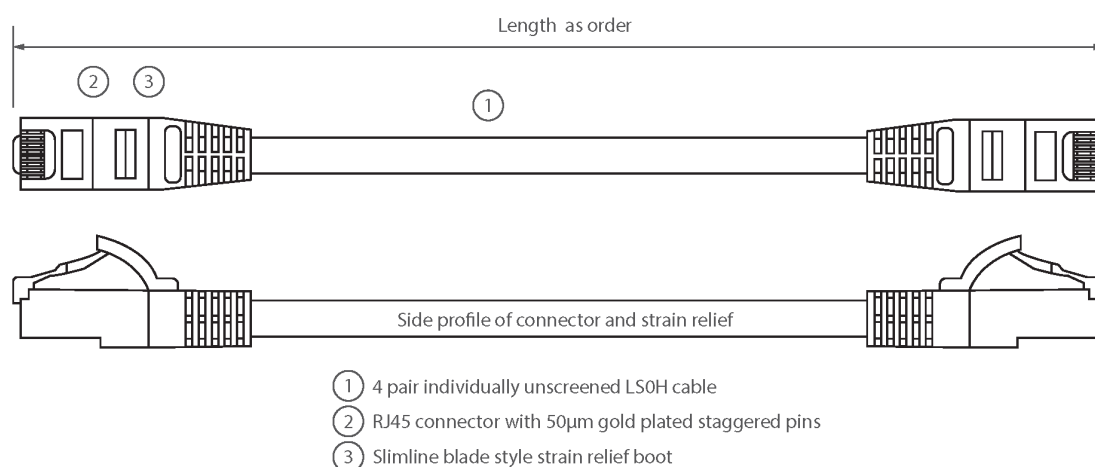

Each cable consists of 8 colour coded stranded 24AWG conductors twisted together to form 4 pairs with varying lay lengths. Cables are fitted with plastic strain relief boots, for applications that may require continuous patching or a degree of stress relief applied.

Product Specifications

Feature	Values
Cable type	U/UTP
Category	5E
Length	3 m
Type of connector connection 1	RJ45 8(8)
Type of connector connection 2	RJ45 8(8)
Outer sheath colour	Red
Strain relief boot	Moulded-on
Lockable	no
Strain relief boot colour	Red

Excel Cat5e Patch Lead U/UTP Unshielded LSOH Blade Booted 3 m Red

Item Code: BB003MPLRD

Flame retardant version	yes
Cable construction	1x4
AWG-size	24
Pin assignment	1:1

Product drawing

Standards

Applicable standard	Detail
ISO/IEC 11801-1:2017	Information technology - Generic cabling for customer premises: Part 1 General Requirements
EN 50173-1:2018	Information technology. Generic cabling systems - General requirements
ANSI/TIA 568-2.D	Balanced Twisted-Pair Telecommunications Cabling and Components Standards
IEC 61156-5:2009+AMD1:2012 CSV	Multicore and symmetrical pair/quad cables for digital communications - Part 5: Symmetrical pair/quad cables with transmission characteristics up to 1 000 MHz - Horizontal floor wiring - Sectional specification
IEC 60332-1-2:2004	Tests on electric and optical fibre cables under fire conditions. Test for vertical flame propagation for a single insulated wire or cable. Procedure for 1 kW pre-mixed flame
EN 50399:2011+A1:2016	Common test methods for cables under fire conditions.