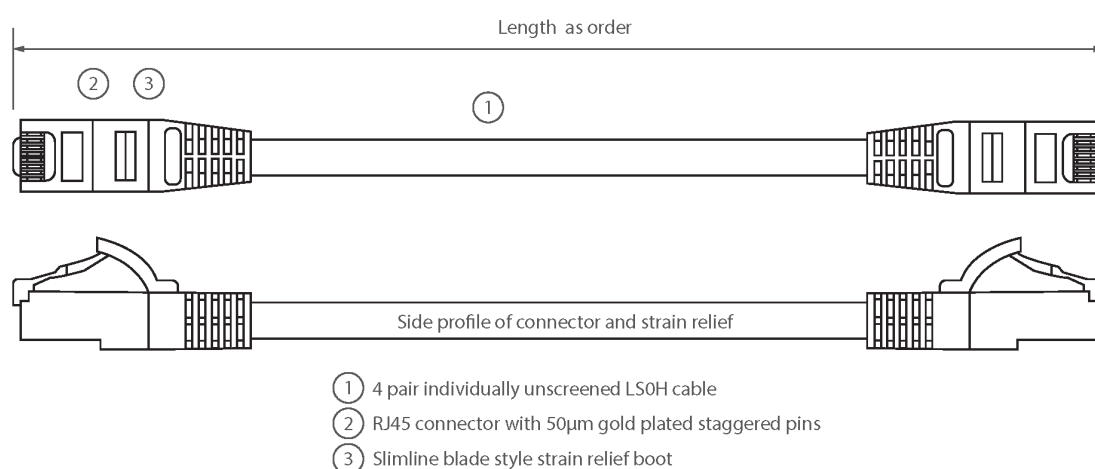

## Product Overview

Excel Category 5e U/UTP Patch Leads are manufactured and tested to ISO11801 Category 5e and EIA/TIA 568 standards.

Each cable consists of 8 colour coded stranded 24AWG conductors twisted together to form 4 pairs with varying lay lengths. Cables are fitted with plastic strain relief boots, for applications that may require continuous patching or a degree of stress relief applied.

## Product Specifications

Feature	Values
Cable type	U/UTP
Category	5E
Length	3 m
Type of connector connection 1	RJ45 8(8)
Type of connector connection 2	RJ45 8(8)
Outer sheath colour	Violet
Strain relief boot	Moulded-on
Lockable	no
Strain relief boot colour	Violet

# Excel Cat5e Patch Lead U/UTP Unshielded LSOH Blade Booted 3 m Violet

Item Code: BB003MPLVT

Flame retardant version	yes
Cable construction	1x4
AWG-size	24
Pin assignment	1:1

## Product drawing