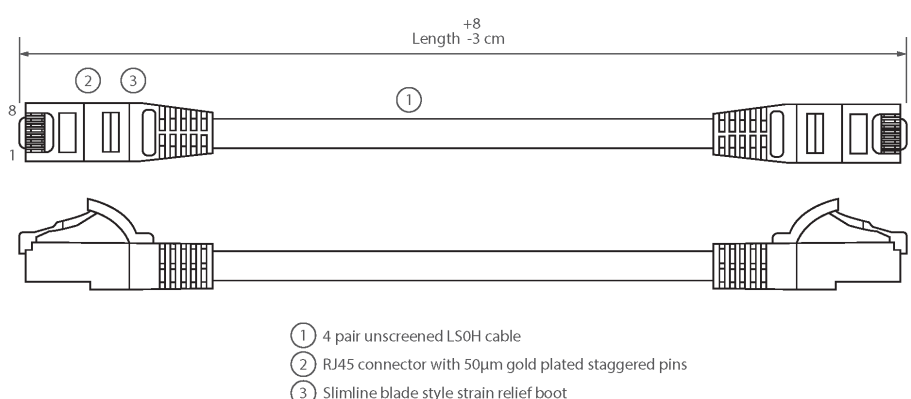

Each cable consists of 8 colour coded stranded 24 AWG conductors twisted together to form 4 pairs with varying lay lengths. Cables are fitted with plastic strain relief boots, for applications that may require continuous patching or a degree of stress relief applied.

## Product Specifications

Feature	Values
Cable type	U/UTP
Category	5E
Length	3 m
Type of connector connection 1	RJ45 8(8)
Type of connector connection 2	RJ45 8(8)
Outer sheath colour	Violet
Strain relief boot	Moulded-on
Lockable	no
Strain relief boot colour	Violet

# Excel Cat5e Crossover Patch Lead U/UTP Unshielded LSOH Blade Booted 3 m Violet

Item Code: BB003MPLVT/X

**excel**  
without compromise.

Flame retardant version	yes
Cable construction	1x4
AWG-size	24
Pin assignment	Crossed

## Product drawing