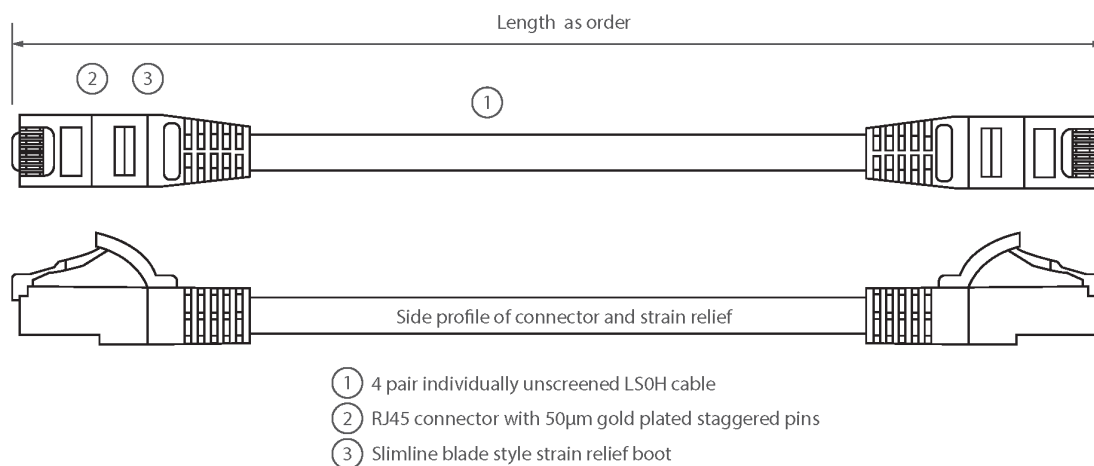

## Product Overview

Excel Category 5e U/UTP Patch Leads are manufactured and tested to ISO11801 Category 5e and EIA/TIA 568 standards.

Each cable consists of 8 colour coded stranded 24AWG conductors twisted together to form 4 pairs with varying lay lengths. Cables are fitted with plastic strain relief boots, for applications that may require continuous patching or a degree of stress relief applied.

## Product Specifications

Feature	Values
Cable type	U/UTP
Category	5E
Length	3 m
Type of connector connection 1	RJ45 8(8)
Type of connector connection 2	RJ45 8(8)
Outer sheath colour	Yellow
Strain relief boot	Moulded-on
Lockable	no

# Excel Cat5e Patch Lead U/UTP Unshielded LSOH Blade Booted 3 m Yellow

Item Code: BB003MPLYW

Strain relief boot colour	Yellow
Flame retardant version	yes
Cable construction	1x4
AWG-size	24
Pin assignment	1:1

## Product drawing