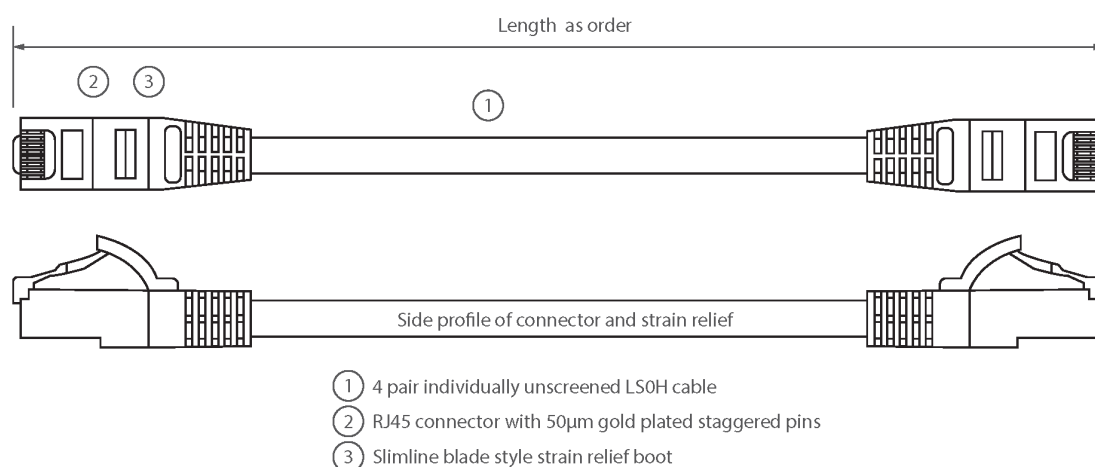

## Product Overview

Excel Category 5e U/UTP Patch Leads are manufactured and tested to ISO11801 Category 5e and EIA/TIA 568 standards.

Each cable consists of 8 colour coded stranded 24AWG conductors twisted together to form 4 pairs with varying lay lengths. Cables are fitted with plastic strain relief boots, for applications that may require continuous patching or a degree of stress relief applied.

## Product Specifications

Feature	Values
Cable type	U/UTP
Category	5E
Length	3 m
Type of connector connection 1	RJ45 8(8)
Type of connector connection 2	RJ45 8(8)
Outer sheath colour	Yellow
Strain relief boot	Moulded-on
Lockable	no
Strain relief boot colour	Yellow

## Product drawing