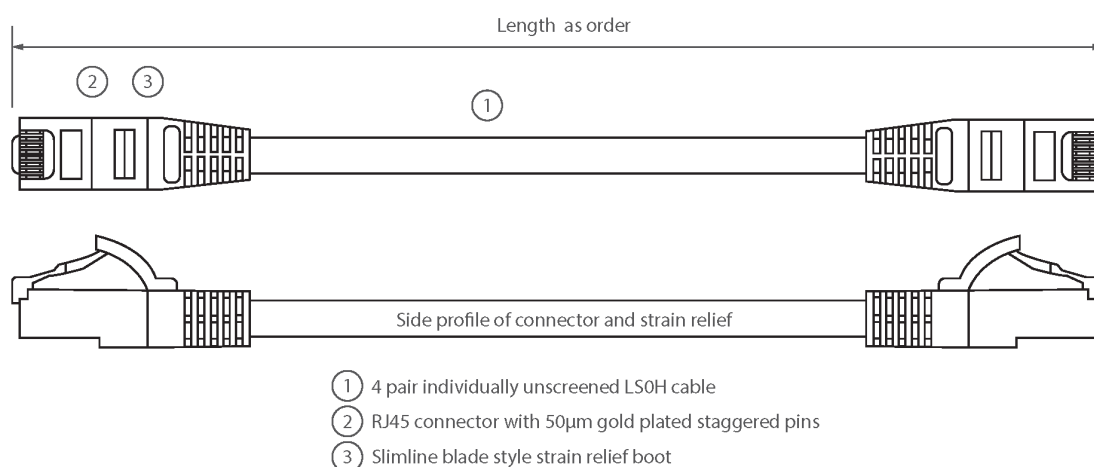

Each cable consists of 8 colour coded stranded 24AWG conductors twisted together to form 4 pairs with varying lay lengths. Cables are fitted with plastic strain relief boots, for applications that may require continuous patching or a degree of stress relief applied.

Product Specifications

Feature	Values
Cable type	U/UTP
Category	5E
Length	4 m
Type of connector connection 1	RJ45 8(8)
Type of connector connection 2	RJ45 8(8)
Outer sheath colour	Black
Strain relief boot	Moulded-on
Lockable	no
Strain relief boot colour	Black

Excel Cat5e Patch Lead U/UTP Unshielded LSOH Blade Booted 4 m Black

Item Code: BB004MPLBK

Flame retardant version	yes
Cable construction	1x4
AWG-size	24
Pin assignment	1:1

Product drawing

Standards

Applicable standard	Detail
ISO/IEC 11801-1:2017	Information technology - Generic cabling for customer premises: Part 1 General Requirements
EN 50173-1:2018	Information technology. Generic cabling systems - General requirements
ANSI/TIA 568-2.D	Balanced Twisted-Pair Telecommunications Cabling and Components Standards
IEC 61156-5:2009+AMD1:2012 CSV	Multicore and symmetrical pair/quad cables for digital communications - Part 5: Symmetrical pair/quad cables with transmission characteristics up to 1 000 MHz - Horizontal floor wiring - Sectional specification
IEC 60332-1-2:2004	Tests on electric and optical fibre cables under fire conditions. Test for vertical flame propagation for a single insulated wire or cable. Procedure for 1 kW pre-mixed flame
EN 50399:2011+A1:2016	Common test methods for cables under fire conditions.