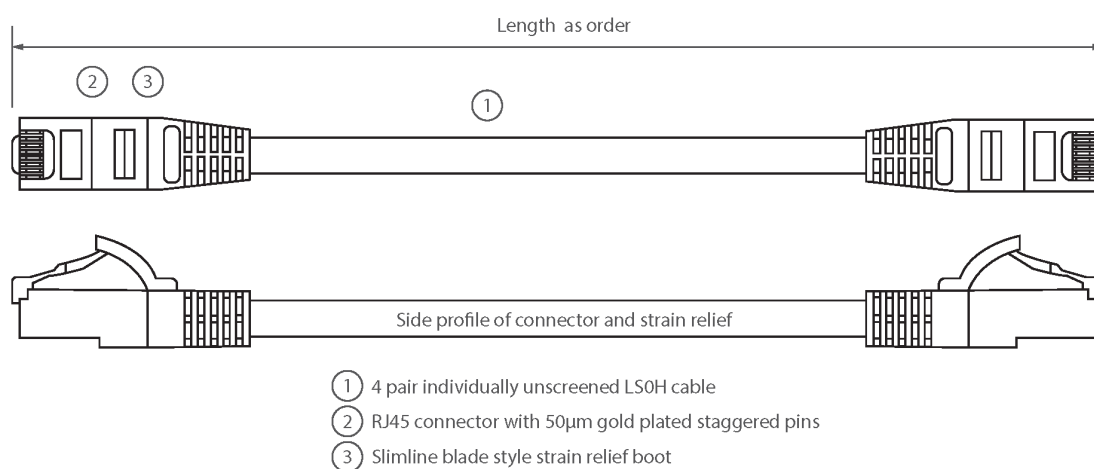

Each cable consists of 8 colour coded stranded 24AWG conductors twisted together to form 4 pairs with varying lay lengths. Cables are fitted with plastic strain relief boots, for applications that may require continuous patching or a degree of stress relief applied.

Product Specifications

Feature	Values
Cable type	U/UTP
Category	5E
Length	4 m
Type of connector connection 1	RJ45 8(8)
Type of connector connection 2	RJ45 8(8)
Outer sheath colour	Grey
Strain relief boot	Moulded-on
Lockable	no
Strain relief boot colour	Grey

Excel Cat5e Patch Lead U/UTP Unshielded LSOH Blade Booted 4 m Grey

Item Code: BB004MPLGE

Flame retardant version	yes
Cable construction	1x4
AWG-size	24
Pin assignment	1:1

Product drawing

Standards

Applicable standard	Detail
ISO/IEC 11801-1:2017	Information technology - Generic cabling for customer premises: Part 1 General Requirements
EN 50173-1:2018	Information technology. Generic cabling systems - General requirements
ANSI/TIA 568-2.D	Balanced Twisted-Pair Telecommunications Cabling and Components Standards
IEC 61156-5:2009+AMD1:2012 CSV	Multicore and symmetrical pair/quad cables for digital communications - Part 5: Symmetrical pair/quad cables with transmission characteristics up to 1 000 MHz - Horizontal floor wiring - Sectional specification
IEC 60332-1-2:2004	Tests on electric and optical fibre cables under fire conditions. Test for vertical flame propagation for a single insulated wire or cable. Procedure for 1 kW pre-mixed flame
EN 50399:2011+A1:2016	Common test methods for cables under fire conditions.