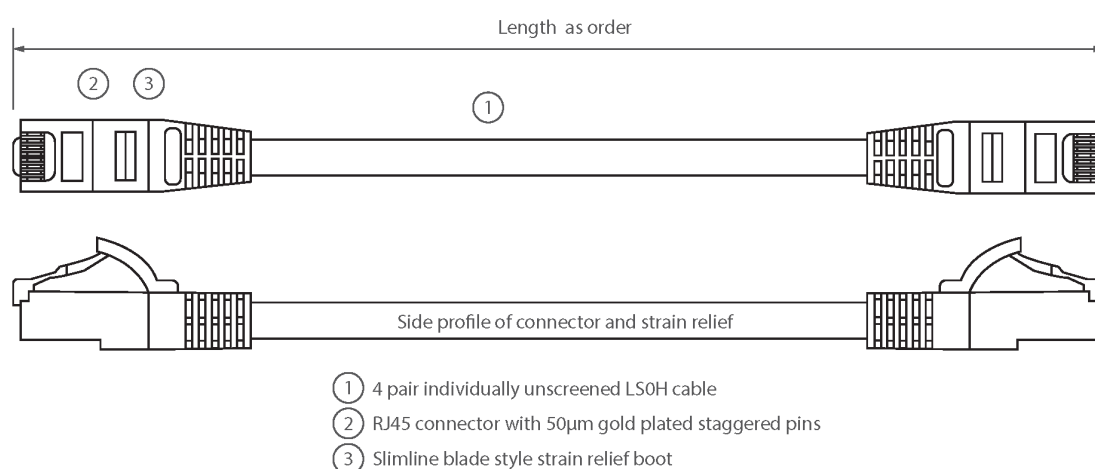

Excel Cat5e Patch Lead U/UTP Unshielded LSOH Blade Booted 5 m Black

Item Code: BB004MPLRD

Flame retardant version	yes
Cable construction	1x4
AWG-size	24
Pin assignment	1:1

Product drawing

Standards

Applicable standard	Detail
ISO/IEC 11801-1:2017	Information technology - Generic cabling for customer premises: Part 1 General Requirements
EN 50173-1:2018	Information technology. Generic cabling systems - General requirements
ANSI/TIA 568-2.D	Balanced Twisted-Pair Telecommunications Cabling and Components Standards
IEC 61156-5:2009+AMD1:2012 CSV	Multicore and symmetrical pair/quad cables for digital communications - Part 5: Symmetrical pair/quad cables with transmission characteristics up to 1 000 MHz - Horizontal floor wiring - Sectional specification
IEC 60332-1-2:2004	Tests on electric and optical fibre cables under fire conditions. Test for vertical flame propagation for a single insulated wire or cable. Procedure for 1 kW pre-mixed flame
EN 50399:2011+A1:2016	Common test methods for cables under fire conditions.