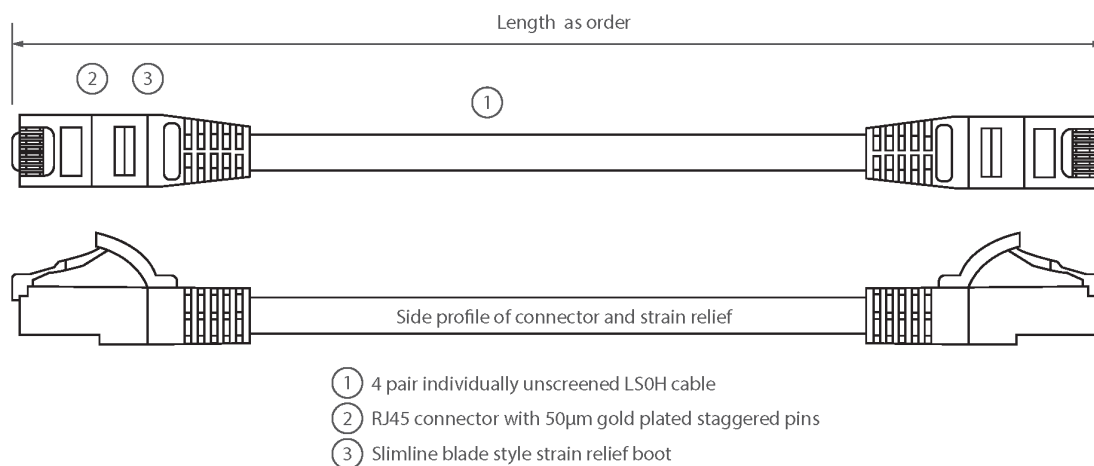

Excel Cat5e Patch Lead U/UTP Unshielded LSOH Blade Booted 5 m Black

Item Code: BB004MPLRD

excel
without compromise.

Strain relief boot colour	Red
Flame retardant version	yes
Cable construction	1x4
AWG-size	24
Pin assignment	1:1

Product drawing

Standards

Applicable standard	Detail
ISO/IEC 11801-1:2017	Information technology - Generic cabling for customer premises: Part 1 General Requirements
EN 50173-1:2018	Information technology. Generic cabling systems - General requirements
ANSI/TIA 568-2.D	Balanced Twisted-Pair Telecommunications Cabling and Components Standards
IEC 61156-5:2009+AMD1:2012 CSV	Multicore and symmetrical pair/quad cables for digital communications - Part 5: Symmetrical pair/quad cables with transmission characteristics up to 1 000 MHz - Horizontal floor wiring - Sectional specification
IEC 60332-1-2:2004	Tests on electric and optical fibre cables under fire conditions. Test for vertical flame propagation for a single insulated wire or cable. Procedure for 1 kW pre-mixed flame