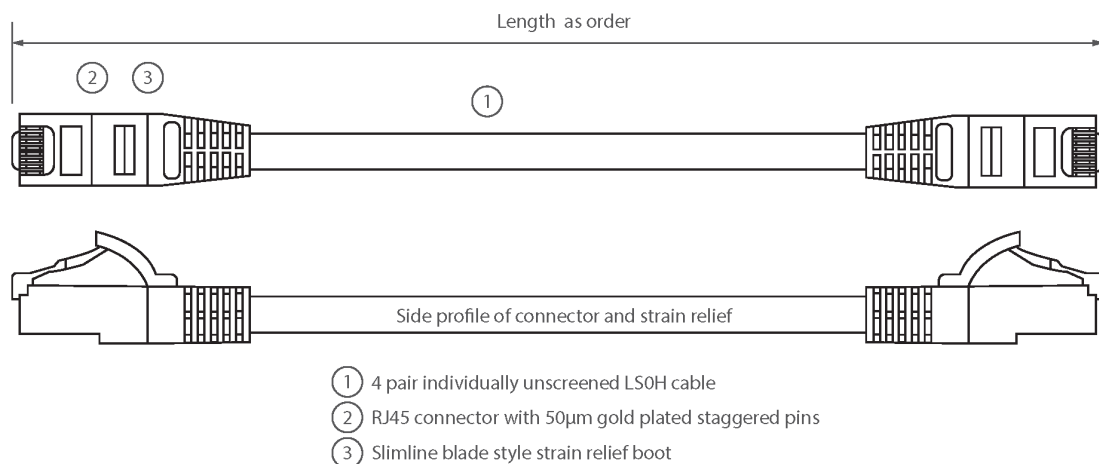

Product Overview

Excel Category 5e U/UTP Patch Leads are manufactured and tested to ISO11801 Category 5e and EIA/TIA 568 standards.

Each cable consists of 8 colour coded stranded 24AWG conductors twisted together to form 4 pairs with varying lay lengths. Cables are fitted with plastic strain relief boots, for applications that may require continuous patching or a degree of stress relief applied.

Product Specifications

Excel Cat5e Patch Lead U/UTP Unshielded LSOH Blade Booted 4 m Yellow

Part Code: **BB004MPLYW**

sales@excel-networking.com
excel-networking.com

Feature	Values
Cable type	U/UTP
Category	5E
Length	4 m
Type of connector connection 1	RJ45 8(8)
Type of connector connection 2	RJ45 8(8)
Outer sheath colour	Yellow
Strain relief boot	Moulded-on
Lockable	no
Strain relief boot colour	Yellow
Flame retardant version	yes
Cable construction	1x4
AWG-size	24
Pin assignment	1:1

Excel Cat5e Patch Lead U/UTP Unshielded LSOH Blade Booted 4 m Yellow

Part Code: BB004MPLYW

sales@excel-networking.com
excel-networking.com

Product drawing

Standards

Applicable standard	Detail
ISO/IEC 11801-1:2017	Information technology - Generic cabling for customer premises: Part 1 General Requirements
EN 50173-1:2018	Information technology. Generic cabling systems - General requirements
ANSI/TIA 568-2.D	Balanced Twisted-Pair Telecommunications Cabling and Components Standards
IEC 61156-5:2009+AMD1:2012 CSV	Multicore and symmetrical pair/quad cables for digital communications - Part 5: Symmetrical pair/quad cables with transmission characteristics up to 1 000 MHz - Horizontal floor wiring - Sectional specification
IEC 60332-1-2:2004	Tests on electric and optical fibre cables under fire conditions. Test for vertical flame propagation for a single insulated wire or cable. Procedure for 1 kW pre-mixed flame
EN 50399:2011+A1:2016	Common test methods for cables under fire conditions.