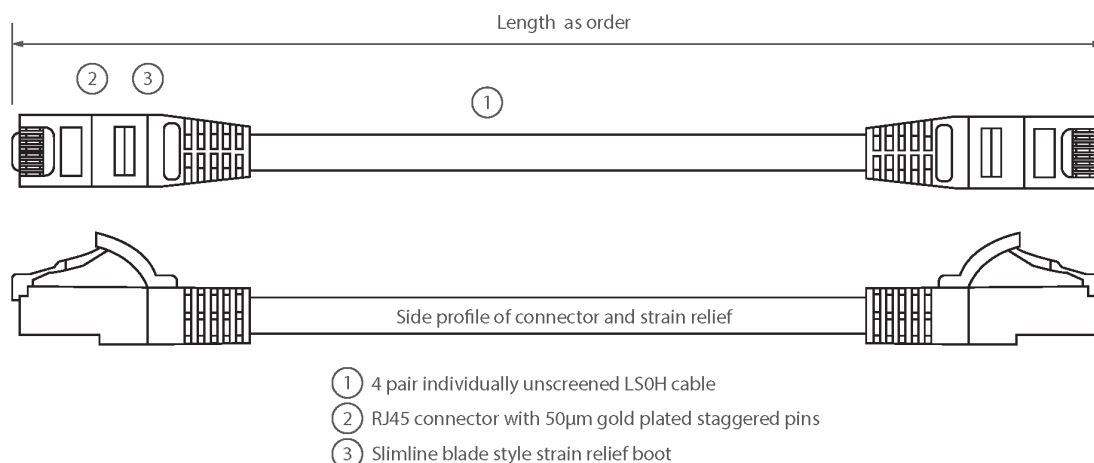

Excel Cat5e Patch Lead U/UTP Unshielded LSOH Blade Booted 4 m Yellow

Item Code: BB004MPLYW

excel
without compromise.

Strain relief boot colour	Yellow
Flame retardant version	yes
Cable construction	1x4
AWG-size	24
Pin assignment	1:1

Product drawing

Standards

Applicable standard	Detail
ISO/IEC 11801-1:2017	Information technology - Generic cabling for customer premises: Part 1 General Requirements
EN 50173-1:2018	Information technology. Generic cabling systems - General requirements
ANSI/TIA 568-2.D	Balanced Twisted-Pair Telecommunications Cabling and Components Standards
IEC 61156-5:2009+AMD1:2012 CSV	Multicore and symmetrical pair/quad cables for digital communications - Part 5: Symmetrical pair/quad cables with transmission characteristics up to 1 000 MHz - Horizontal floor wiring - Sectional specification
IEC 60332-1-2:2004	Tests on electric and optical fibre cables under fire conditions. Test for vertical flame propagation for a single insulated wire or cable. Procedure for 1 kW pre-mixed flame