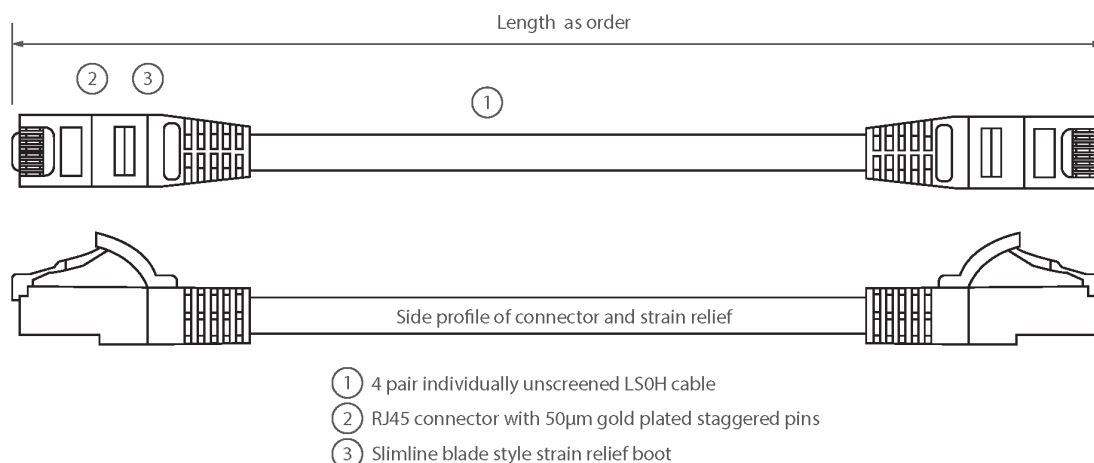

Excel Cat5e Patch Lead U/UTP Unshielded LSOH Blade Booted 5 m Black

Item Code: BB005MPLBK

excel
without compromise.

Strain relief boot colour	Black
Flame retardant version	yes
Cable construction	1x4
AWG-size	24
Pin assignment	1:1

Product drawing

Standards

Applicable standard	Detail
ISO/IEC 11801-1:2017	Information technology - Generic cabling for customer premises: Part 1 General Requirements
EN 50173-1:2018	Information technology. Generic cabling systems - General requirements
ANSI/TIA 568-2.D	Balanced Twisted-Pair Telecommunications Cabling and Components Standards
IEC 61156-5:2009+AMD1:2012 CSV	Multicore and symmetrical pair/quad cables for digital communications - Part 5: Symmetrical pair/quad cables with transmission characteristics up to 1 000 MHz - Horizontal floor wiring - Sectional specification
IEC 60332-1-2:2004	Tests on electric and optical fibre cables under fire conditions. Test for vertical flame propagation for a single insulated wire or cable. Procedure for 1 kW pre-mixed flame