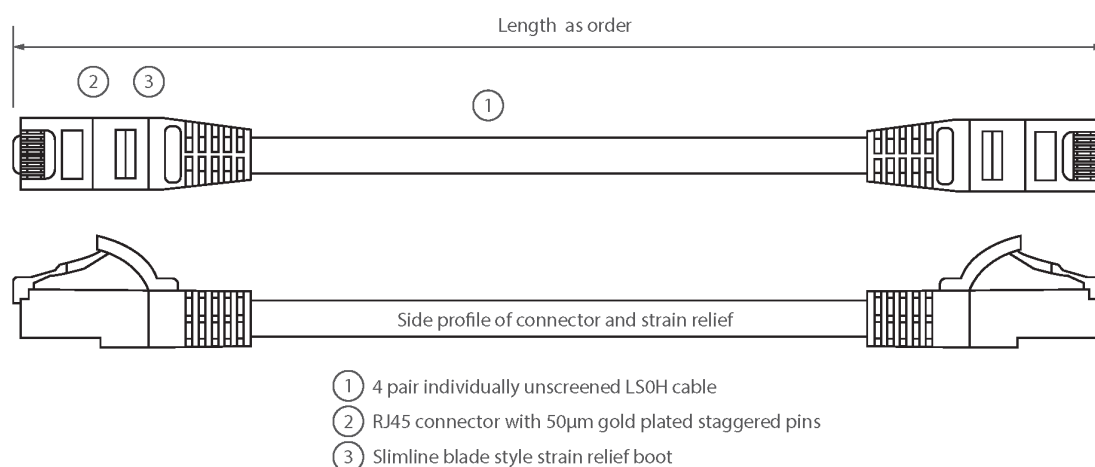

Each cable consists of 8 colour coded stranded 24AWG conductors twisted together to form 4 pairs with varying lay lengths. Cables are fitted with plastic strain relief boots, for applications that may require continuous patching or a degree of stress relief applied.

Product Specifications

Feature	Values
Cable type	U/UTP
Category	5E
Length	5 m
Type of connector connection 1	RJ45 8(8)
Type of connector connection 2	RJ45 8(8)
Outer sheath colour	Blue
Strain relief boot	Moulded-on
Lockable	no
Strain relief boot colour	Blue

Excel Cat5e Patch Lead U/UTP Unshielded LSOH Blade Booted 5 m Blue

Item Code: BB005MPLBU

Flame retardant version	yes
Cable construction	1x4
AWG-size	24
Pin assignment	1:1

Product drawing

Standards

Applicable standard	Detail
ISO/IEC 11801-1:2017	Information technology - Generic cabling for customer premises: Part 1 General Requirements
EN 50173-1:2018	Information technology. Generic cabling systems - General requirements
ANSI/TIA 568-2.D	Balanced Twisted-Pair Telecommunications Cabling and Components Standards
IEC 61156-5:2009+AMD1:2012 CSV	Multicore and symmetrical pair/quad cables for digital communications - Part 5: Symmetrical pair/quad cables with transmission characteristics up to 1 000 MHz - Horizontal floor wiring - Sectional specification
IEC 60332-1-2:2004	Tests on electric and optical fibre cables under fire conditions. Test for vertical flame propagation for a single insulated wire or cable. Procedure for 1 kW pre-mixed flame
EN 50399:2011+A1:2016	Common test methods for cables under fire conditions.