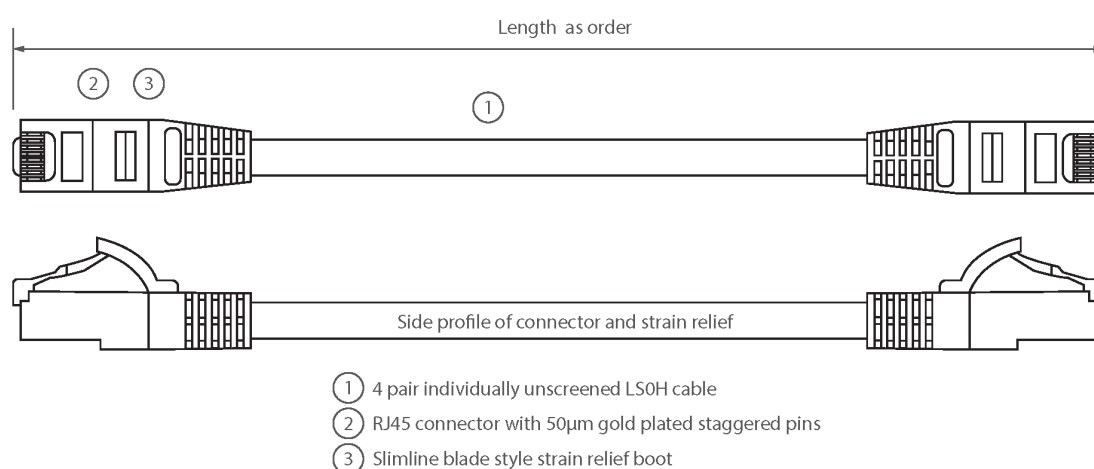

Each cable consists of 8 colour coded stranded 24AWG conductors twisted together to form 4 pairs with varying lay lengths. Cables are fitted with plastic strain relief boots, for applications that may require continuous patching or a degree of stress relief applied.

Product Specifications

Feature	Values
Cable type	U/UTP
Category	5E
Length	5 m
Type of connector connection 1	RJ45 8(8)
Type of connector connection 2	RJ45 8(8)
Outer sheath colour	Green
Strain relief boot	Moulded-on
Lockable	no
Strain relief boot colour	Green

Excel Cat5e Patch Lead U/UTP Unshielded LSOH Blade Booted 5 m Green

Item Code: BB005MPLGN

Flame retardant version	yes
Cable construction	1x4
AWG-size	24
Pin assignment	1:1

Product drawing

Standards

Applicable standard	Detail
ISO/IEC 11801-1:2017	Information technology - Generic cabling for customer premises: Part 1 General Requirements
EN 50173-1:2018	Information technology. Generic cabling systems - General requirements
ANSI/TIA 568-2.D	Balanced Twisted-Pair Telecommunications Cabling and Components Standards
IEC 61156-5:2009+AMD1:2012 CSV	Multicore and symmetrical pair/quad cables for digital communications - Part 5: Symmetrical pair/quad cables with transmission characteristics up to 1 000 MHz - Horizontal floor wiring - Sectional specification
IEC 60332-1-2:2004	Tests on electric and optical fibre cables under fire conditions. Test for vertical flame propagation for a single insulated wire or cable. Procedure for 1 kW pre-mixed flame
EN 50399:2011+A1:2016	Common test methods for cables under fire conditions.