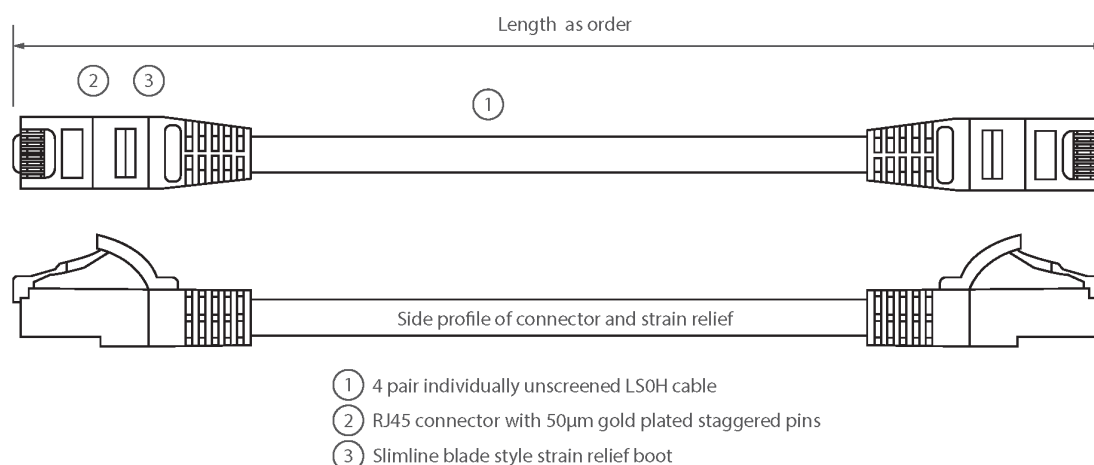

Excel Cat5e Patch Lead U/UTP Unshielded LSOH Blade Booted 5 m Green

Item Code: BB005MPLGN

excel
without compromise.

Strain relief boot colour	Green
Flame retardant version	yes
Cable construction	1x4
AWG-size	24
Pin assignment	1:1

Product drawing

Standards

Applicable standard	Detail
ISO/IEC 11801-1:2017	Information technology - Generic cabling for customer premises: Part 1 General Requirements
EN 50173-1:2018	Information technology. Generic cabling systems - General requirements
ANSI/TIA 568-2.D	Balanced Twisted-Pair Telecommunications Cabling and Components Standards
IEC 61156-5:2009+AMD1:2012 CSV	Multicore and symmetrical pair/quad cables for digital communications - Part 5: Symmetrical pair/quad cables with transmission characteristics up to 1 000 MHz - Horizontal floor wiring - Sectional specification
IEC 60332-1-2:2004	Tests on electric and optical fibre cables under fire conditions. Test for vertical flame propagation for a single insulated wire or cable. Procedure for 1 kW pre-mixed flame