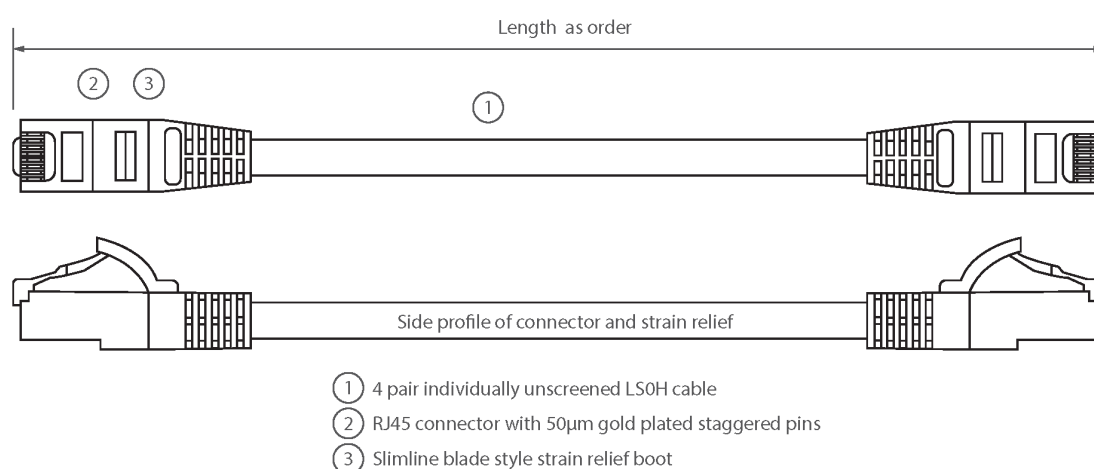

## Product Overview

Excel Category 5e U/UTP Patch Leads are manufactured and tested to ISO11801 Category 5e and EIA/TIA 568 standards.

Each cable consists of 8 colour coded stranded 24AWG conductors twisted together to form 4 pairs with varying lay lengths. Cables are fitted with plastic strain relief boots, for applications that may require continuous patching or a degree of stress relief applied.

## Product Specifications

Feature	Values
Cable type	U/UTP
Category	5E
Length	5 m
Type of connector connection 1	RJ45 8(8)
Type of connector connection 2	RJ45 8(8)
Outer sheath colour	Green
Strain relief boot	Moulded-on
Lockable	no
Strain relief boot colour	Green

## Product drawing