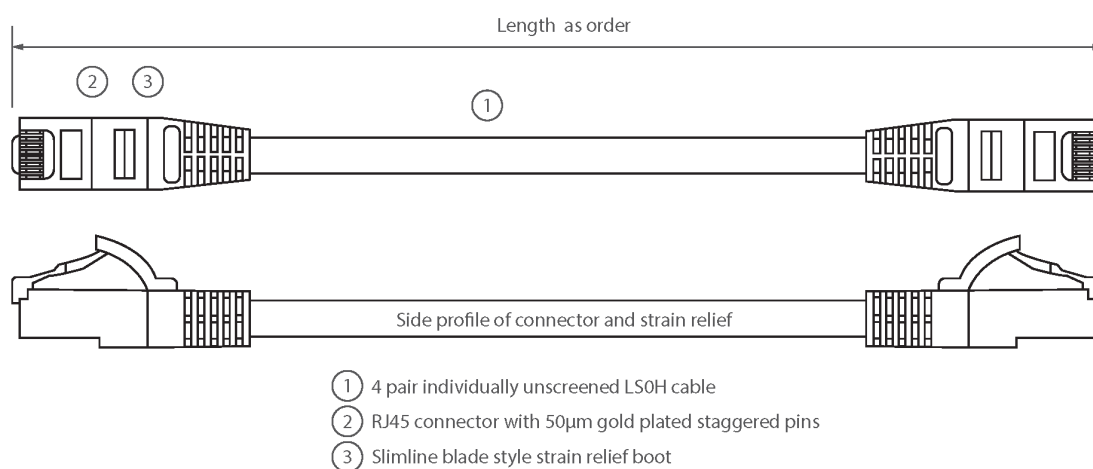

## Product Overview

Excel Category 5e U/UTP Patch Leads are manufactured and tested to ISO11801 Category 5e and EIA/TIA 568 standards.

Each cable consists of 8 colour coded stranded 24AWG conductors twisted together to form 4 pairs with varying lay lengths. Cables are fitted with plastic strain relief boots, for applications that may require continuous patching or a degree of stress relief applied.

## Product Specifications

Feature	Values
Cable type	U/UTP
Category	5E
Length	5 m
Type of connector connection 1	RJ45 8(8)
Type of connector connection 2	RJ45 8(8)
Outer sheath colour	Orange
Strain relief boot	Moulded-on
Lockable	no
Strain relief boot colour	Orange

## Product drawing