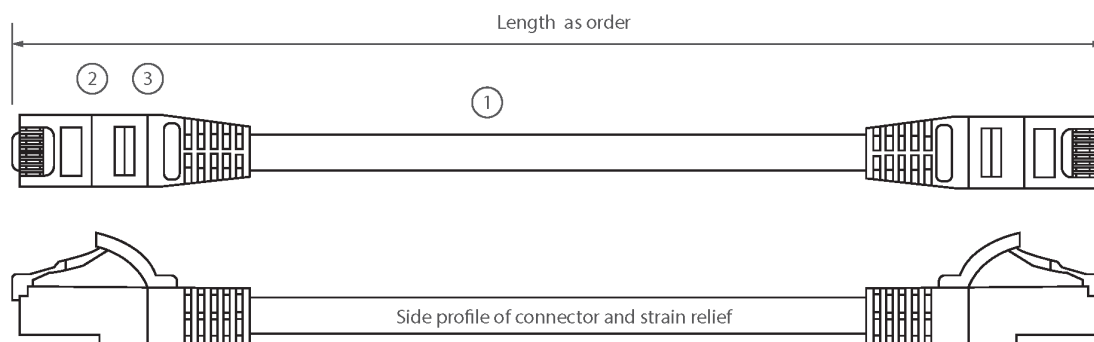

## Product Overview

Excel Category 5e U/UTP Patch Leads are manufactured and tested to ISO11801 Category 5e and EIA/TIA 568 standards.

Each cable consists of 8 colour coded stranded 24AWG conductors twisted together to form 4 pairs with varying lay lengths. Cables are fitted with plastic strain relief boots, for applications that may require continuous patching or a degree of stress relief applied.

## Product Specifications

Feature	Values
Cable type	U/UTP
Category	5E
Length	5 m
Type of connector connection 1	RJ45 8(8)
Type of connector connection 2	RJ45 8(8)
Outer sheath colour	Orange
Strain relief boot	Moulded-on
Lockable	no

## Product drawing

- ① 4 pair individually unshielded LSOH cable
- ② RJ45 connector with 50µm gold plated staggered pins
- ③ Slimline blade style strain relief boot