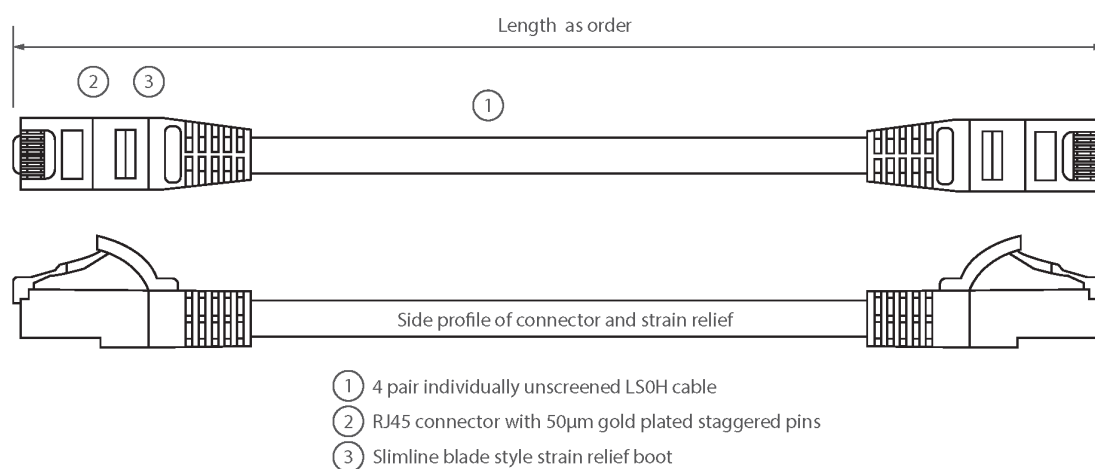

Excel Cat5e Patch Lead U/UTP Unshielded LSOH Blade Booted 5 m Orange

Item Code: BB005MPLOR

excel
without compromise.

Flame retardant version	yes
Cable construction	1x4
AWG-size	24
Pin assignment	1:1

Product drawing

Standards

Applicable standard	Detail
ISO/IEC 11801-1:2017	Information technology - Generic cabling for customer premises: Part 1 General Requirements
EN 50173-1:2018	Information technology. Generic cabling systems - General requirements
ANSI/TIA 568-2.D	Balanced Twisted-Pair Telecommunications Cabling and Components Standards
IEC 61156-5:2009+AMD1:2012 CSV	Multicore and symmetrical pair/quad cables for digital communications - Part 5: Symmetrical pair/quad cables with transmission characteristics up to 1 000 MHz - Horizontal floor wiring - Sectional specification
IEC 60332-1-2:2004	Tests on electric and optical fibre cables under fire conditions. Test for vertical flame propagation for a single insulated wire or cable. Procedure for 1 kW pre-mixed flame
EN 50399:2011+A1:2016	Common test methods for cables under fire conditions.