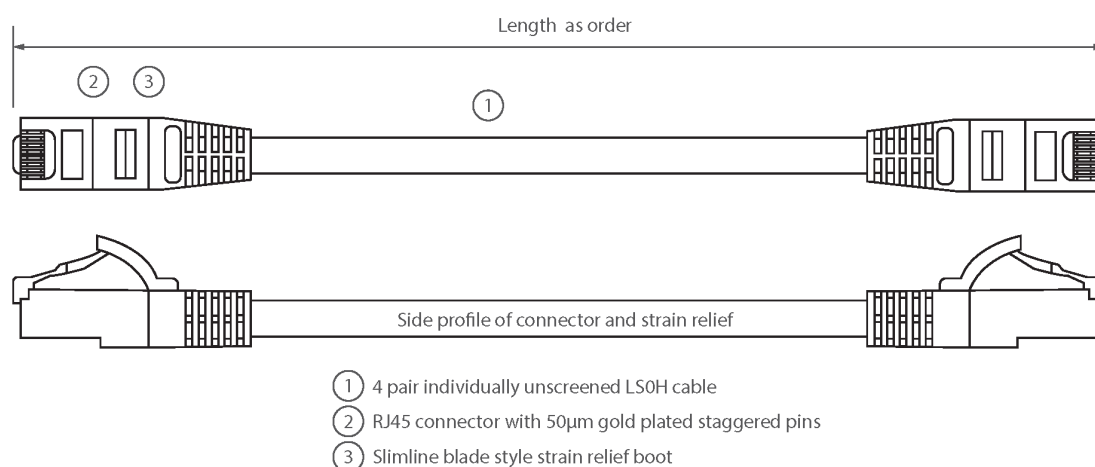

Each cable consists of 8 colour coded stranded 24AWG conductors twisted together to form 4 pairs with varying lay lengths. Cables are fitted with plastic strain relief boots, for applications that may require continuous patching or a degree of stress relief applied.

Product Specifications

Feature	Values
Cable type	U/UTP
Category	5E
Length	5 m
Type of connector connection 1	RJ45 8(8)
Type of connector connection 2	RJ45 8(8)
Outer sheath colour	Pink
Strain relief boot	Moulded-on
Lockable	no
Strain relief boot colour	Pink

Excel Cat5e Patch Lead U/UTP Unshielded LSOH Blade Booted 5 m Pink

Item Code: BB005MPLPK

Flame retardant version	yes
Cable construction	1x4
AWG-size	24
Pin assignment	1:1

Product drawing

Standards

Applicable standard	Detail
ISO/IEC 11801-1:2017	Information technology - Generic cabling for customer premises: Part 1 General Requirements
EN 50173-1:2018	Information technology. Generic cabling systems - General requirements
ANSI/TIA 568-2.D	Balanced Twisted-Pair Telecommunications Cabling and Components Standards
IEC 61156-5:2009+AMD1:2012 CSV	Multicore and symmetrical pair/quad cables for digital communications - Part 5: Symmetrical pair/quad cables with transmission characteristics up to 1 000 MHz - Horizontal floor wiring - Sectional specification
IEC 60332-1-2:2004	Tests on electric and optical fibre cables under fire conditions. Test for vertical flame propagation for a single insulated wire or cable. Procedure for 1 kW pre-mixed flame
EN 50399:2011+A1:2016	Common test methods for cables under fire conditions.