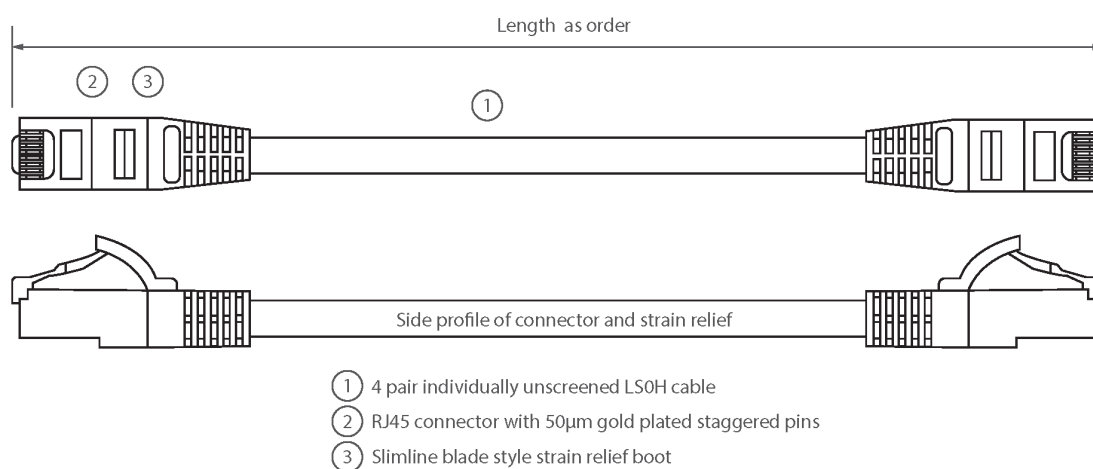

Each cable consists of 8 colour coded stranded 24AWG conductors twisted together to form 4 pairs with varying lay lengths. Cables are fitted with plastic strain relief boots, for applications that may require continuous patching or a degree of stress relief applied.

Product Specifications

Feature	Values
Cable type	U/UTP
Category	5E
Length	5 m
Type of connector connection 1	RJ45 8(8)
Type of connector connection 2	RJ45 8(8)
Outer sheath colour	Pink
Strain relief boot	Moulded-on
Lockable	no
Strain relief boot colour	Pink

Excel Cat5e Patch Lead U/UTP Unshielded LSOH Blade Booted 5 m Pink

Item Code: BB005MPLPK

Flame retardant version	yes
Cable construction	1x4
AWG-size	24
Pin assignment	1:1

Product drawing

Standards

Applicable standard	Detail
ISO/IEC 11801-1:2017	Information technology - Generic cabling for customer premises: Part 1 General Requirements
EN 50173-1:2018	Information technology. Generic cabling systems - General requirements
ANSI/TIA 568-2.D	Balanced Twisted-Pair Telecommunications Cabling and Components Standards
IEC 61156-5:2009+AMD1:2012 CSV	Multicore and symmetrical pair/quad cables for digital communications - Part 5: Symmetrical pair/quad cables with transmission characteristics up to 1 000 MHz - Horizontal floor wiring - Sectional specification
IEC 60332-1-2:2004	Tests on electric and optical fibre cables under fire conditions. Test for vertical flame propagation for a single insulated wire or cable. Procedure for 1 kW pre-mixed flame
EN 50399:2011+A1:2016	Common test methods for cables under fire conditions.