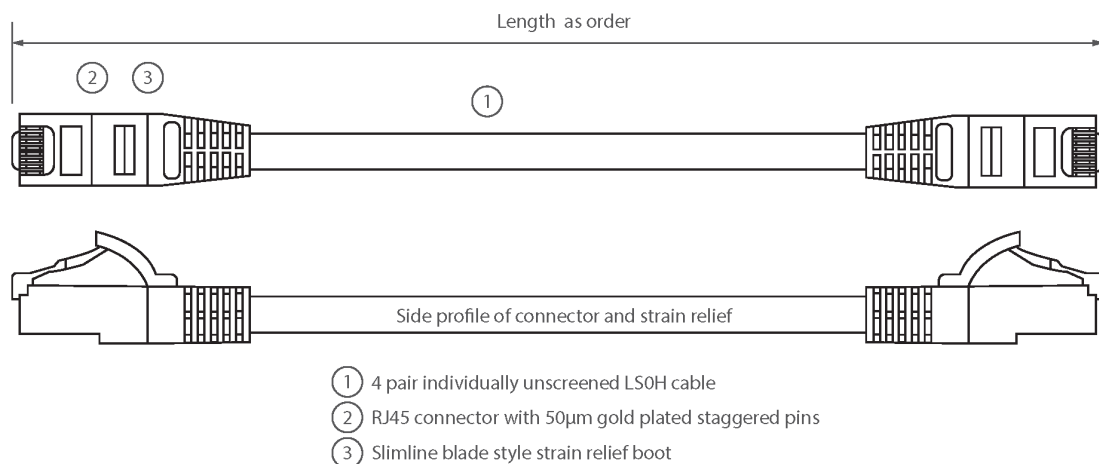

Product Overview

Excel Category 5e U/UTP Patch Leads are manufactured and tested to ISO11801 Category 5e and EIA/TIA 568 standards.

Each cable consists of 8 colour coded stranded 24AWG conductors twisted together to form 4 pairs with varying lay lengths. Cables are fitted with plastic strain relief boots, for applications that may require continuous patching or a degree of stress relief applied.

Product Specifications

Excel Cat5e Patch Lead U/UTP Unshielded LSOH Blade Booted 5 m Red

Part Code: **BB005MPLRD**

sales@excel-networking.com
excel-networking.com

Feature	Values
Cable type	U/UTP
Category	5E
Length	5 m
Type of connector connection 1	RJ45 8(8)
Type of connector connection 2	RJ45 8(8)
Outer sheath colour	Red
Strain relief boot	Moulded-on
Lockable	no
Strain relief boot colour	Red
Flame retardant version	yes
Cable construction	1x4
AWG-size	24
Pin assignment	1:1

Excel Cat5e Patch Lead U/UTP Unshielded LSOH Blade Booted 5 m Red

Part Code: BB005MPLRD

sales@excel-networking.com
excel-networking.com

Product drawing

Standards

Applicable standard	Detail
ISO/IEC 11801-1:2017	Information technology - Generic cabling for customer premises: Part 1 General Requirements
EN 50173-1:2018	Information technology. Generic cabling systems - General requirements
ANSI/TIA 568-2.D	Balanced Twisted-Pair Telecommunications Cabling and Components Standards
IEC 61156-5:2009+AMD1:2012 CSV	Multicore and symmetrical pair/quad cables for digital communications - Part 5: Symmetrical pair/quad cables with transmission characteristics up to 1 000 MHz - Horizontal floor wiring - Sectional specification
IEC 60332-1-2:2004	Tests on electric and optical fibre cables under fire conditions. Test for vertical flame propagation for a single insulated wire or cable. Procedure for 1 kW pre-mixed flame
EN 50399:2011+A1:2016	Common test methods for cables under fire conditions.