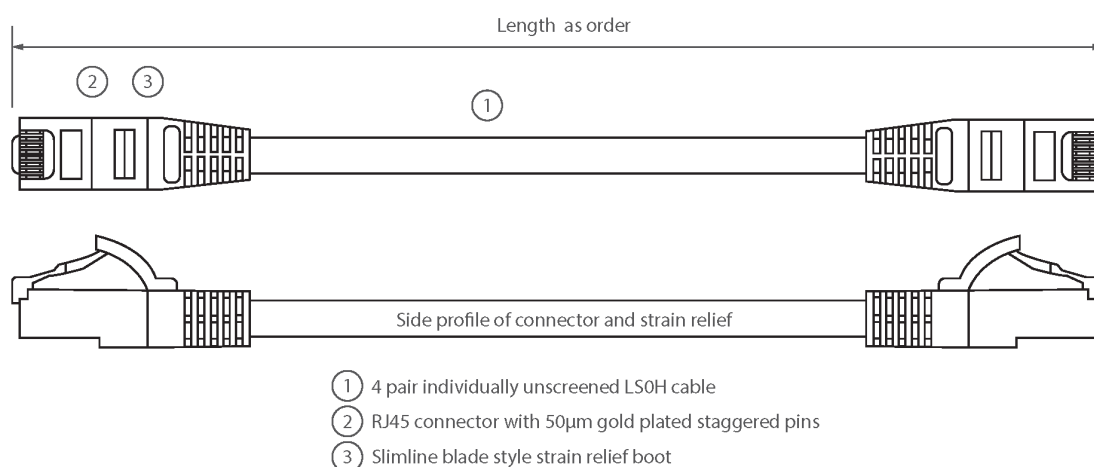

Excel Cat5e Patch Lead U/UTP Unshielded LSOH Blade Booted 5 m Red

Item Code: BB005MPLRD

excel
without compromise.

Flame retardant version	yes
Cable construction	1x4
AWG-size	24
Pin assignment	1:1

Product drawing

Standards

Applicable standard	Detail
ISO/IEC 11801-1:2017	Information technology - Generic cabling for customer premises: Part 1 General Requirements
EN 50173-1:2018	Information technology. Generic cabling systems - General requirements
ANSI/TIA 568-2.D	Balanced Twisted-Pair Telecommunications Cabling and Components Standards
IEC 61156-5:2009+AMD1:2012 CSV	Multicore and symmetrical pair/quad cables for digital communications - Part 5: Symmetrical pair/quad cables with transmission characteristics up to 1 000 MHz - Horizontal floor wiring - Sectional specification
IEC 60332-1-2:2004	Tests on electric and optical fibre cables under fire conditions. Test for vertical flame propagation for a single insulated wire or cable. Procedure for 1 kW pre-mixed flame
EN 50399:2011+A1:2016	Common test methods for cables under fire conditions.