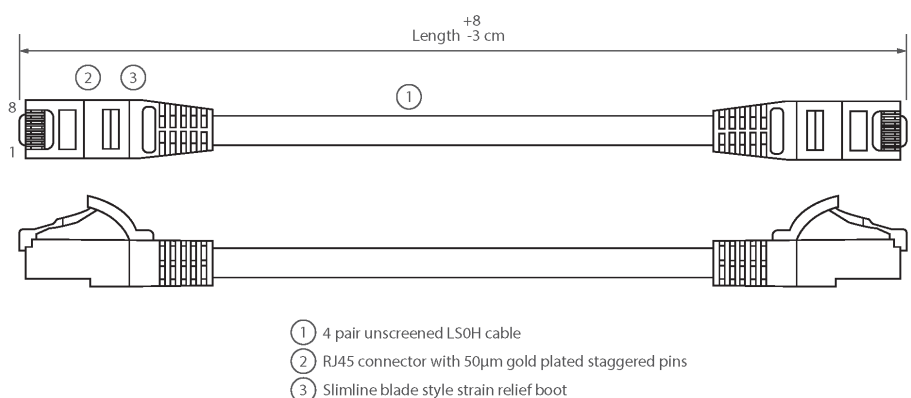

Each cable consists of 8 colour coded stranded 24 AWG conductors twisted together to form 4 pairs with varying lay lengths. Cables are fitted with plastic strain relief boots, for applications that may require continuous patching or a degree of stress relief applied.

## Product Specifications

Feature	Values
Cable type	U/UTP
Category	5E
Length	5 m
Type of connector connection 1	RJ45 8(8)
Type of connector connection 2	RJ45 8(8)
Outer sheath colour	Red
Strain relief boot	Moulded-on
Lockable	no
Strain relief boot colour	Red

# Excel Cat5e Crossover Patch Lead U/UTP Unshielded LSOH Blade Booted 5 m Red

Item Code: BB005MPLRD/X

**excel**  
without compromise.

Flame retardant version	yes
Cable construction	1x4
AWG-size	24
Pin assignment	Crossed

## Product drawing