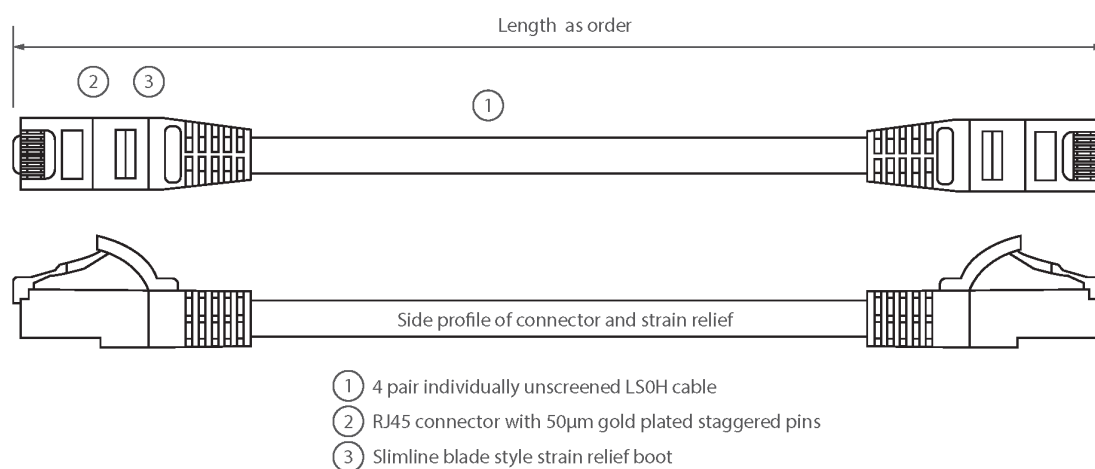

Each cable consists of 8 colour coded stranded 24AWG conductors twisted together to form 4 pairs with varying lay lengths. Cables are fitted with plastic strain relief boots, for applications that may require continuous patching or a degree of stress relief applied.

Product Specifications

Feature	Values
Cable type	U/UTP
Category	5E
Length	5 m
Type of connector connection 1	RJ45 8(8)
Type of connector connection 2	RJ45 8(8)
Outer sheath colour	Violet
Strain relief boot	Moulded-on
Lockable	no
Strain relief boot colour	Violet

Excel Cat5e Patch Lead U/UTP Unshielded LSOH Blade Booted 5 m Violet

Item Code: BB005MPLVT

Flame retardant version	yes
Cable construction	1x4
AWG-size	24
Pin assignment	1:1

Product drawing

Standards

Applicable standard	Detail
ISO/IEC 11801-1:2017	Information technology - Generic cabling for customer premises: Part 1 General Requirements
EN 50173-1:2018	Information technology. Generic cabling systems - General requirements
ANSI/TIA 568-2.D	Balanced Twisted-Pair Telecommunications Cabling and Components Standards
IEC 61156-5:2009+AMD1:2012 CSV	Multicore and symmetrical pair/quad cables for digital communications - Part 5: Symmetrical pair/quad cables with transmission characteristics up to 1 000 MHz - Horizontal floor wiring - Sectional specification
IEC 60332-1-2:2004	Tests on electric and optical fibre cables under fire conditions. Test for vertical flame propagation for a single insulated wire or cable. Procedure for 1 kW pre-mixed flame
EN 50399:2011+A1:2016	Common test methods for cables under fire conditions.