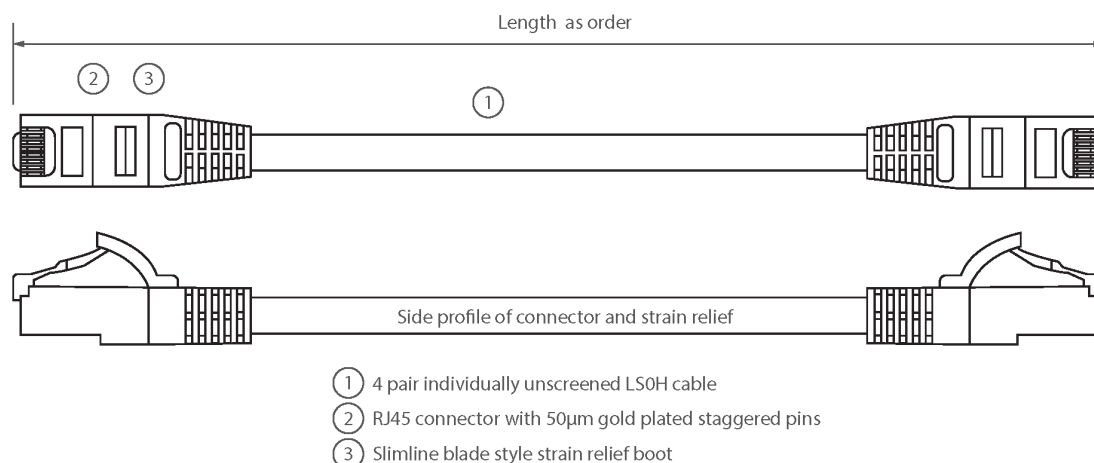

## Product Overview

Excel Category 5e U/UTP Patch Leads are manufactured and tested to ISO11801 Category 5e and EIA/TIA 568 standards.

Each cable consists of 8 colour coded stranded 24AWG conductors twisted together to form 4 pairs with varying lay lengths. Cables are fitted with plastic strain relief boots, for applications that may require continuous patching or a degree of stress relief applied.

## Product Specifications

Feature	Values
Cable type	U/UTP
Category	5E
Length	5 m
Type of connector connection 1	RJ45 8(8)
Type of connector connection 2	RJ45 8(8)
Outer sheath colour	White
Strain relief boot	Moulded-on
Lockable	no

## Product drawing