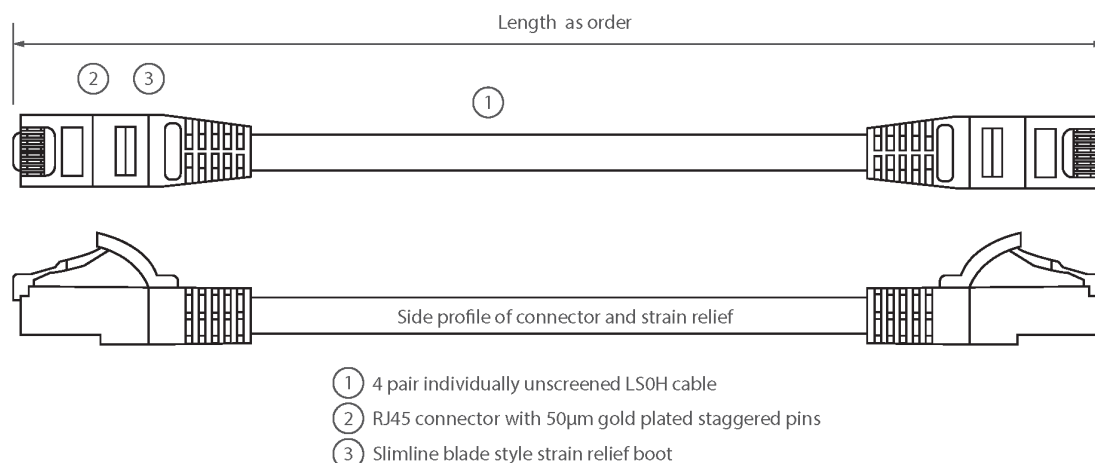

Excel Cat5e Patch Lead U/UTP Unshielded LSOH Blade Booted 5 m White

Item Code: BB005MPLWT

excel
without compromise.

Strain relief boot colour	White
Flame retardant version	yes
Cable construction	1x4
AWG-size	24
Pin assignment	1:1

Product drawing

Standards

Applicable standard	Detail
ISO/IEC 11801-1:2017	Information technology - Generic cabling for customer premises: Part 1 General Requirements
EN 50173-1:2018	Information technology. Generic cabling systems - General requirements
ANSI/TIA 568-2.D	Balanced Twisted-Pair Telecommunications Cabling and Components Standards
IEC 61156-5:2009+AMD1:2012 CSV	Multicore and symmetrical pair/quad cables for digital communications - Part 5: Symmetrical pair/quad cables with transmission characteristics up to 1 000 MHz - Horizontal floor wiring - Sectional specification
IEC 60332-1-2:2004	Tests on electric and optical fibre cables under fire conditions. Test for vertical flame propagation for a single insulated wire or cable. Procedure for 1 kW pre-mixed flame