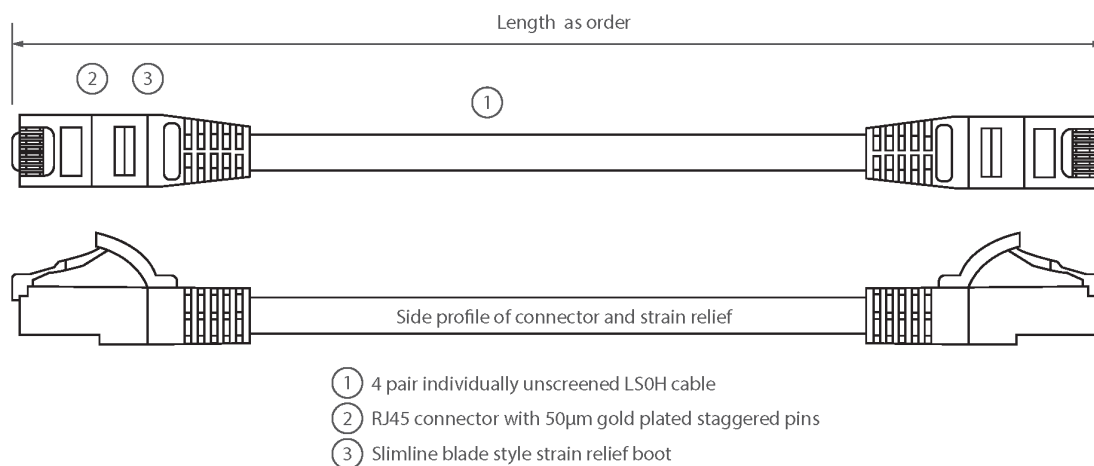

Excel Cat5e Patch Lead U/UTP Unshielded LSOH Blade Booted 5 m Yellow

Item Code: BB005MPLYW

Strain relief boot colour	Yellow
Flame retardant version	yes
Cable construction	1x4
AWG-size	24
Pin assignment	1:1

Product drawing

Standards

Applicable standard	Detail
ISO/IEC 11801-1:2017	Information technology - Generic cabling for customer premises: Part 1 General Requirements
EN 50173-1:2018	Information technology. Generic cabling systems - General requirements
ANSI/TIA 568-2.D	Balanced Twisted-Pair Telecommunications Cabling and Components Standards
IEC 61156-5:2009+AMD1:2012 CSV	Multicore and symmetrical pair/quad cables for digital communications - Part 5: Symmetrical pair/quad cables with transmission characteristics up to 1 000 MHz - Horizontal floor wiring - Sectional specification
IEC 60332-1-2:2004	Tests on electric and optical fibre cables under fire conditions. Test for vertical flame propagation for a single insulated wire or cable. Procedure for 1 kW pre-mixed flame