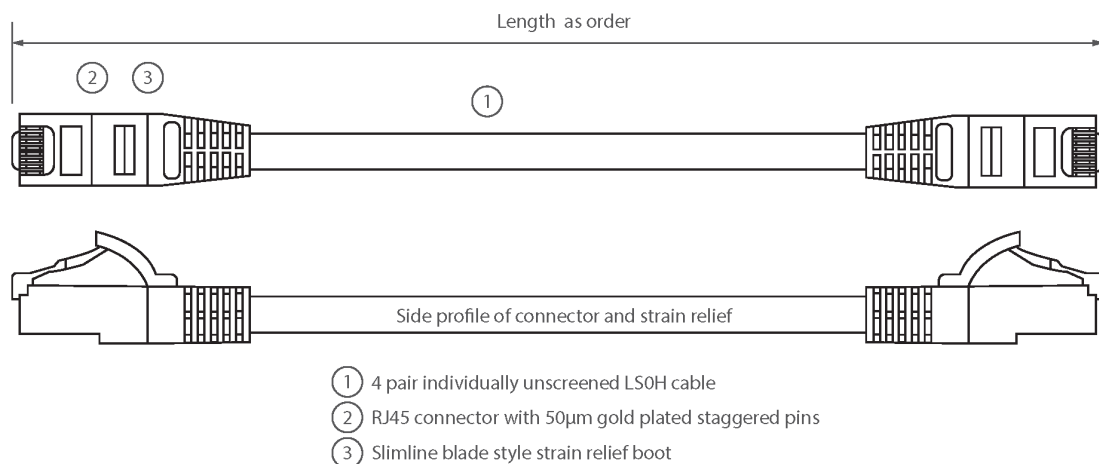

## Product Overview

Excel Category 5e U/UTP Patch Leads are manufactured and tested to ISO11801 Category 5e and EIA/TIA 568 standards.

Each cable consists of 8 colour coded stranded 24AWG conductors twisted together to form 4 pairs with varying lay lengths. Cables are fitted with plastic strain relief boots, for applications that may require continuous patching or a degree of stress relief applied.

## Product Specifications

# Excel Cat5e Patch Lead U/UTP Unshielded LSOH Blade Booted 6 m Black

Part Code: **BB006MPLBK**

sales@excel-networking.com  
excel-networking.com

Feature	Values
Cable type	<b>U/UTP</b>
Category	<b>5E</b>
Length	<b>6 m</b>
Type of connector connection 1	<b>RJ45 8(8)</b>
Type of connector connection 2	<b>RJ45 8(8)</b>
Outer sheath colour	<b>Black</b>
Strain relief boot	<b>Moulded-on</b>
Lockable	<b>no</b>
Strain relief boot colour	<b>Black</b>
Flame retardant version	<b>yes</b>
Cable construction	<b>1x4</b>
AWG-size	<b>24</b>
Pin assignment	<b>1:1</b>

## Product drawing