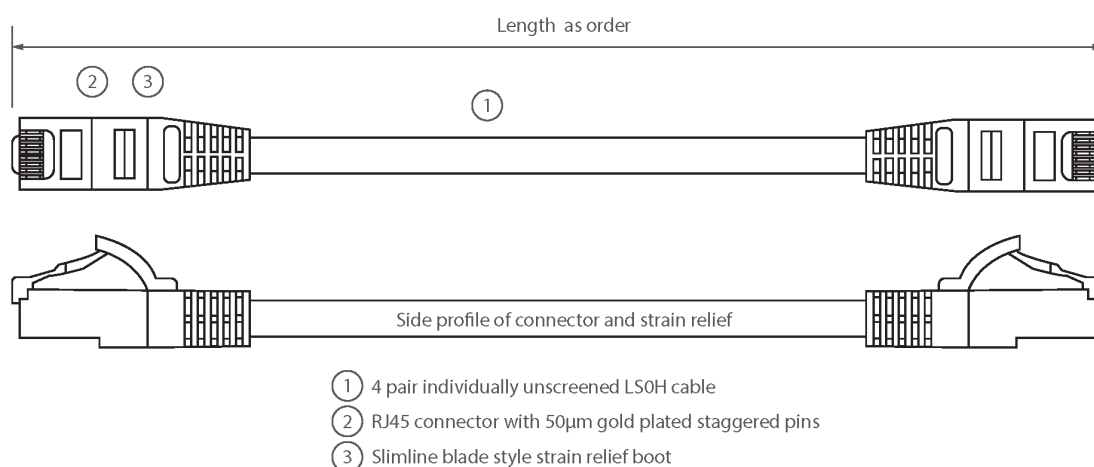

## Product Overview

Excel Category 5e U/UTP Patch Leads are manufactured and tested to ISO11801 Category 5e and EIA/TIA 568 standards.

Each cable consists of 8 colour coded stranded 24AWG conductors twisted together to form 4 pairs with varying lay lengths. Cables are fitted with plastic strain relief boots, for applications that may require continuous patching or a degree of stress relief applied.

## Product Specifications

Feature	Values
Cable type	U/UTP
Category	5E
Length	6 m
Type of connector connection 1	RJ45 8(8)
Type of connector connection 2	RJ45 8(8)
Outer sheath colour	Black
Strain relief boot	Moulded-on
Lockable	no
Strain relief boot colour	Black

## Product drawing