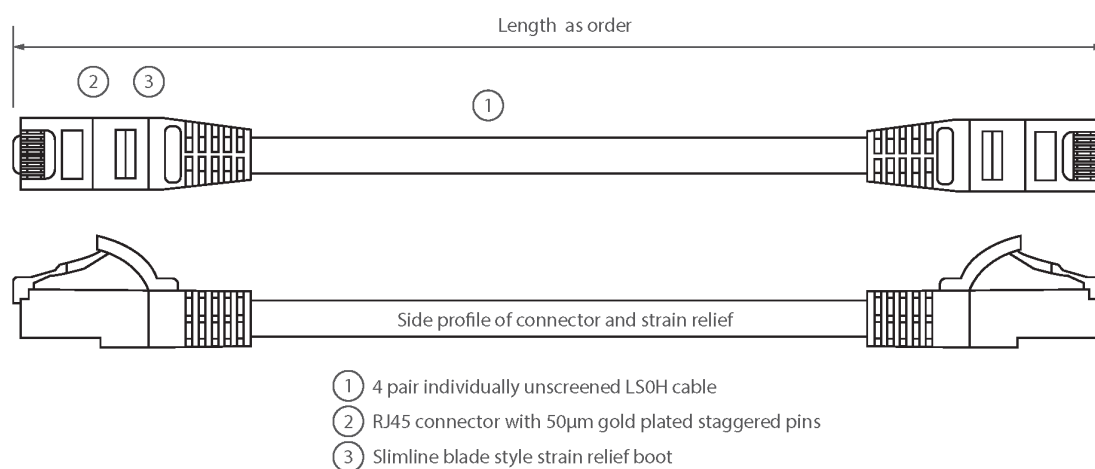

## Product Overview

Excel Category 5e U/UTP Patch Leads are manufactured and tested to ISO11801 Category 5e and EIA/TIA 568 standards.

Each cable consists of 8 colour coded stranded 24AWG conductors twisted together to form 4 pairs with varying lay lengths. Cables are fitted with plastic strain relief boots, for applications that may require continuous patching or a degree of stress relief applied.

## Product Specifications

Feature	Values
Cable type	U/UTP
Category	5E
Length	6 m
Type of connector connection 1	RJ45 8(8)
Type of connector connection 2	RJ45 8(8)
Outer sheath colour	Blue
Strain relief boot	Moulded-on
Lockable	no
Strain relief boot colour	Blue

## Product drawing