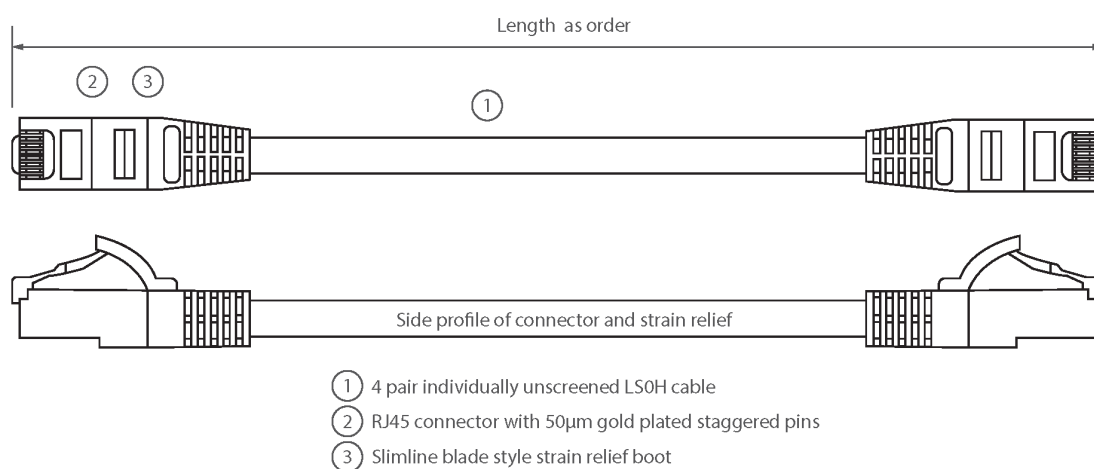

Excel Cat5e Patch Lead U/UTP Unshielded LSOH Blade Booted 6 m Grey

Item Code: BB006MPLGE

excel
without compromise.

Flame retardant version	yes
Cable construction	1x4
AWG-size	24
Pin assignment	1:1

Product drawing

Standards

Applicable standard	Detail
ISO/IEC 11801-1:2017	Information technology - Generic cabling for customer premises: Part 1 General Requirements
EN 50173-1:2018	Information technology. Generic cabling systems - General requirements
ANSI/TIA 568-2.D	Balanced Twisted-Pair Telecommunications Cabling and Components Standards
IEC 61156-5:2009+AMD1:2012 CSV	Multicore and symmetrical pair/quad cables for digital communications - Part 5: Symmetrical pair/quad cables with transmission characteristics up to 1 000 MHz - Horizontal floor wiring - Sectional specification
IEC 60332-1-2:2004	Tests on electric and optical fibre cables under fire conditions. Test for vertical flame propagation for a single insulated wire or cable. Procedure for 1 kW pre-mixed flame
EN 50399:2011+A1:2016	Common test methods for cables under fire conditions.