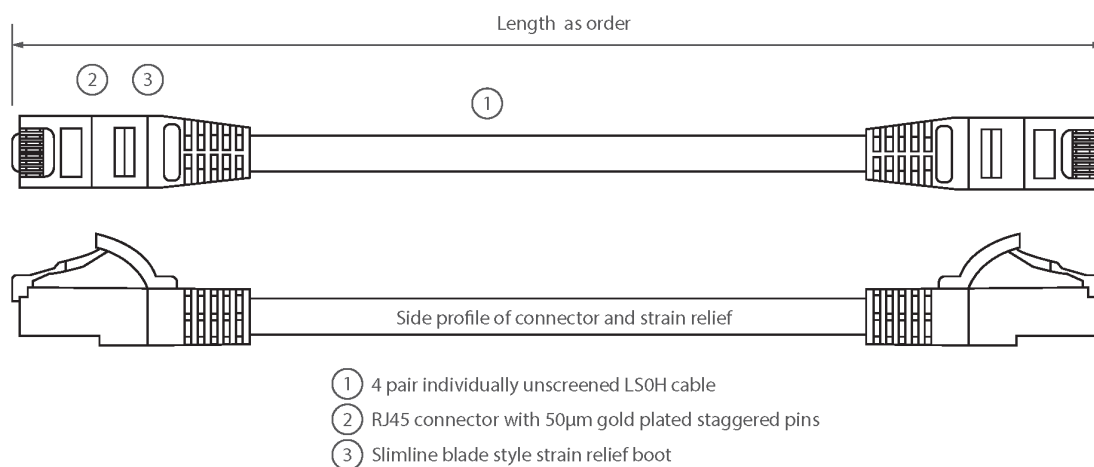

Each cable consists of 8 colour coded stranded 24AWG conductors twisted together to form 4 pairs with varying lay lengths. Cables are fitted with plastic strain relief boots, for applications that may require continuous patching or a degree of stress relief applied.

Product Specifications

Feature	Values
Cable type	U/UTP
Category	5E
Length	6 m
Type of connector connection 1	RJ45 8(8)
Type of connector connection 2	RJ45 8(8)
Outer sheath colour	Grey
Strain relief boot	Moulded-on
Lockable	no
Strain relief boot colour	Grey

Excel Cat5e Patch Lead U/UTP Unshielded LSOH Blade Booted 6 m Grey

Item Code: BB006MPLGE

Flame retardant version	yes
Cable construction	1x4
AWG-size	24
Pin assignment	1:1

Product drawing

Standards

Applicable standard	Detail
ISO/IEC 11801-1:2017	Information technology - Generic cabling for customer premises: Part 1 General Requirements
EN 50173-1:2018	Information technology. Generic cabling systems - General requirements
ANSI/TIA 568-2.D	Balanced Twisted-Pair Telecommunications Cabling and Components Standards
IEC 61156-5:2009+AMD1:2012 CSV	Multicore and symmetrical pair/quad cables for digital communications - Part 5: Symmetrical pair/quad cables with transmission characteristics up to 1 000 MHz - Horizontal floor wiring - Sectional specification
IEC 60332-1-2:2004	Tests on electric and optical fibre cables under fire conditions. Test for vertical flame propagation for a single insulated wire or cable. Procedure for 1 kW pre-mixed flame
EN 50399:2011+A1:2016	Common test methods for cables under fire conditions.