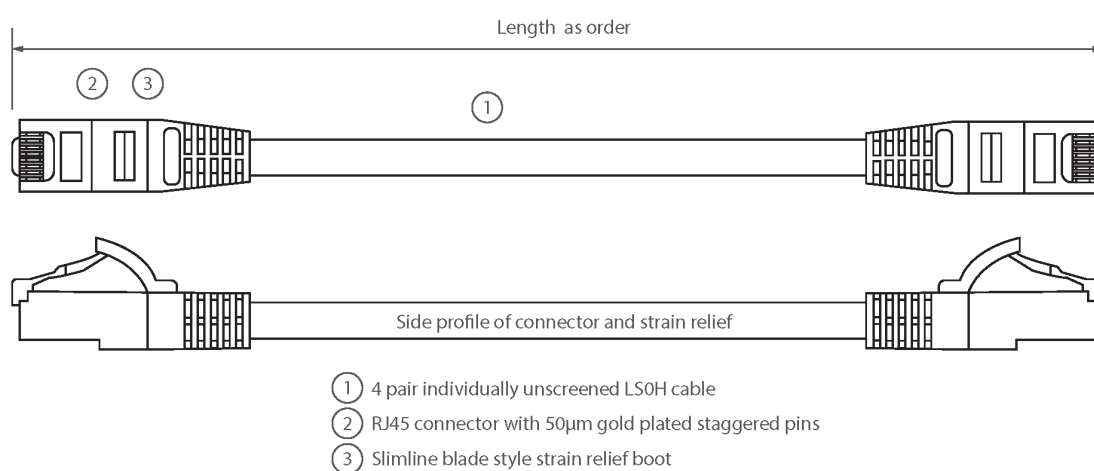

## Product Overview

Excel Category 5e U/UTP Patch Leads are manufactured and tested to ISO11801 Category 5e and EIA/TIA 568 standards.

Each cable consists of 8 colour coded stranded 24AWG conductors twisted together to form 4 pairs with varying lay lengths. Cables are fitted with plastic strain relief boots, for applications that may require continuous patching or a degree of stress relief applied.

## Product Specifications

Feature	Values
Cable type	U/UTP
Category	5E
Length	6 m
Type of connector connection 1	RJ45 8(8)
Type of connector connection 2	RJ45 8(8)
Outer sheath colour	Green
Strain relief boot	Moulded-on
Lockable	no
Strain relief boot colour	Green

## Product drawing