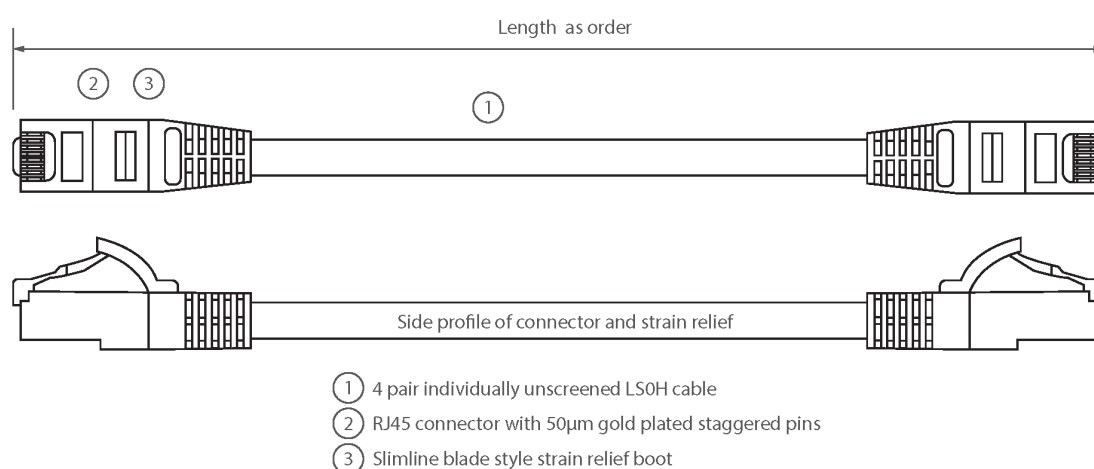

## Product Overview

Excel Category 5e U/UTP Patch Leads are manufactured and tested to ISO11801 Category 5e and EIA/TIA 568 standards.

Each cable consists of 8 colour coded stranded 24AWG conductors twisted together to form 4 pairs with varying lay lengths. Cables are fitted with plastic strain relief boots, for applications that may require continuous patching or a degree of stress relief applied.

## Product Specifications

Feature	Values
Cable type	U/UTP
Category	5E
Length	6 m
Type of connector connection 1	RJ45 8(8)
Type of connector connection 2	RJ45 8(8)
Outer sheath colour	Orange
Strain relief boot	Moulded-on
Lockable	no
Strain relief boot colour	Orange

## Product drawing