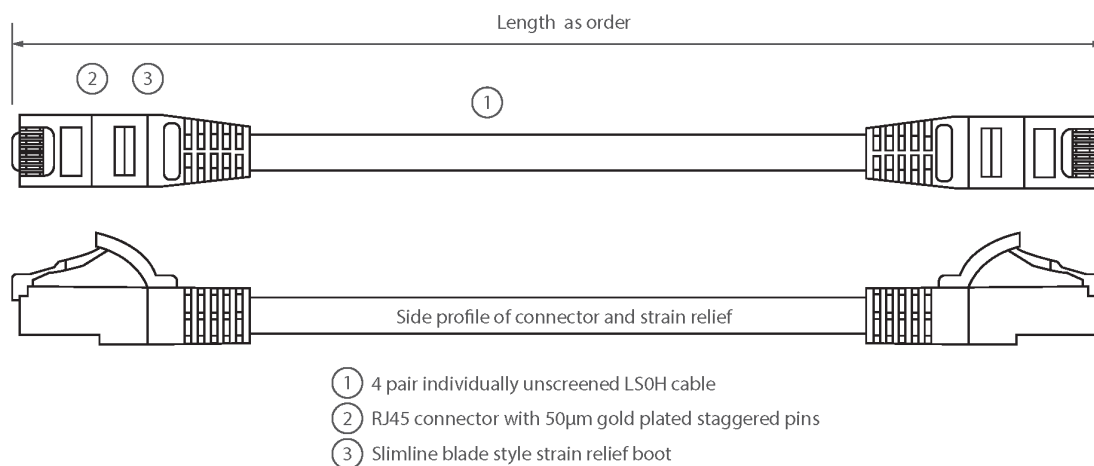

Excel Cat5e Patch Lead U/UTP Unshielded LSOH Blade Booted 6 m Orange

Item Code: BB006MPLOR

excel
without compromise.

Strain relief boot colour	Orange
Flame retardant version	yes
Cable construction	1x4
AWG-size	24
Pin assignment	1:1

Product drawing

Standards

Applicable standard	Detail
ISO/IEC 11801-1:2017	Information technology - Generic cabling for customer premises: Part 1 General Requirements
EN 50173-1:2018	Information technology. Generic cabling systems - General requirements
ANSI/TIA 568-2.D	Balanced Twisted-Pair Telecommunications Cabling and Components Standards
IEC 61156-5:2009+AMD1:2012 CSV	Multicore and symmetrical pair/quad cables for digital communications - Part 5: Symmetrical pair/quad cables with transmission characteristics up to 1 000 MHz - Horizontal floor wiring - Sectional specification
IEC 60332-1-2:2004	Tests on electric and optical fibre cables under fire conditions. Test for vertical flame propagation for a single insulated wire or cable. Procedure for 1 kW pre-mixed flame