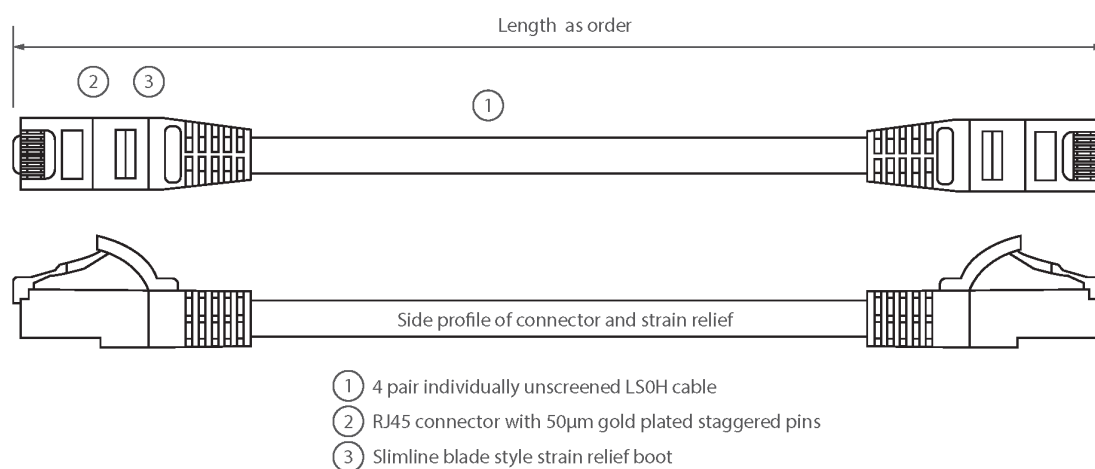

Each cable consists of 8 colour coded stranded 24AWG conductors twisted together to form 4 pairs with varying lay lengths. Cables are fitted with plastic strain relief boots, for applications that may require continuous patching or a degree of stress relief applied.

Product Specifications

Feature	Values
Cable type	U/UTP
Category	5E
Length	6 m
Type of connector connection 1	RJ45 8(8)
Type of connector connection 2	RJ45 8(8)
Outer sheath colour	Red
Strain relief boot	Moulded-on
Lockable	no
Strain relief boot colour	Red

Excel Cat5e Patch Lead U/UTP Unshielded LSOH Blade Booted 6 m Red

Item Code: BB006MPLRD

Flame retardant version	yes
Cable construction	1x4
AWG-size	24
Pin assignment	1:1

Product drawing

Standards

Applicable standard	Detail
ISO/IEC 11801-1:2017	Information technology - Generic cabling for customer premises: Part 1 General Requirements
EN 50173-1:2018	Information technology. Generic cabling systems - General requirements
ANSI/TIA 568-2.D	Balanced Twisted-Pair Telecommunications Cabling and Components Standards
IEC 61156-5:2009+AMD1:2012 CSV	Multicore and symmetrical pair/quad cables for digital communications - Part 5: Symmetrical pair/quad cables with transmission characteristics up to 1 000 MHz - Horizontal floor wiring - Sectional specification
IEC 60332-1-2:2004	Tests on electric and optical fibre cables under fire conditions. Test for vertical flame propagation for a single insulated wire or cable. Procedure for 1 kW pre-mixed flame
EN 50399:2011+A1:2016	Common test methods for cables under fire conditions.