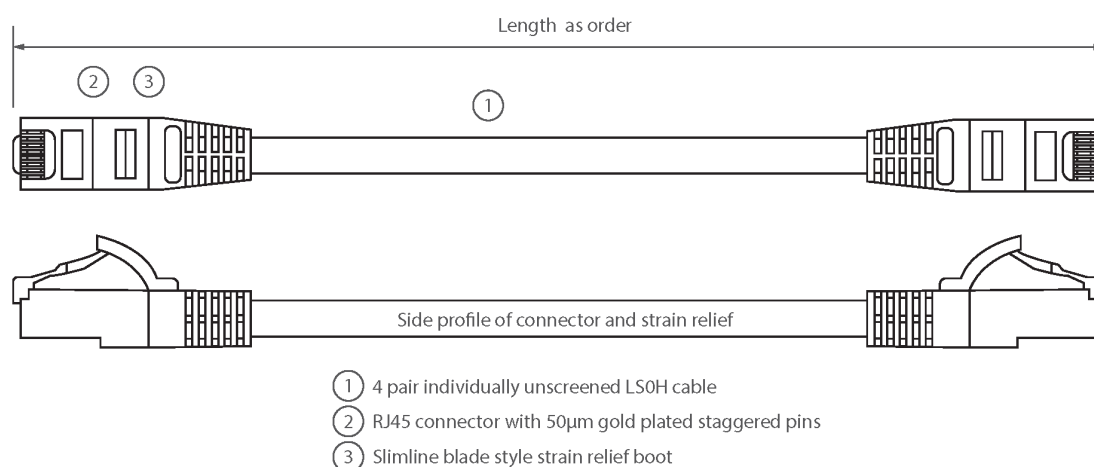

Each cable consists of 8 colour coded stranded 24AWG conductors twisted together to form 4 pairs with varying lay lengths. Cables are fitted with plastic strain relief boots, for applications that may require continuous patching or a degree of stress relief applied.

Product Specifications

Feature	Values
Cable type	U/UTP
Category	5E
Length	6 m
Type of connector connection 1	RJ45 8(8)
Type of connector connection 2	RJ45 8(8)
Outer sheath colour	Red
Strain relief boot	Moulded-on
Lockable	no
Strain relief boot colour	Red

Excel Cat5e Patch Lead U/UTP Unshielded LSOH Blade Booted 6 m Red

Item Code: BB006MPLRD

Flame retardant version	yes
Cable construction	1x4
AWG-size	24
Pin assignment	1:1

Product drawing

Standards

Applicable standard	Detail
ISO/IEC 11801-1:2017	Information technology - Generic cabling for customer premises: Part 1 General Requirements
EN 50173-1:2018	Information technology. Generic cabling systems - General requirements
ANSI/TIA 568-2.D	Balanced Twisted-Pair Telecommunications Cabling and Components Standards
IEC 61156-5:2009+AMD1:2012 CSV	Multicore and symmetrical pair/quad cables for digital communications - Part 5: Symmetrical pair/quad cables with transmission characteristics up to 1 000 MHz - Horizontal floor wiring - Sectional specification
IEC 60332-1-2:2004	Tests on electric and optical fibre cables under fire conditions. Test for vertical flame propagation for a single insulated wire or cable. Procedure for 1 kW pre-mixed flame
EN 50399:2011+A1:2016	Common test methods for cables under fire conditions.