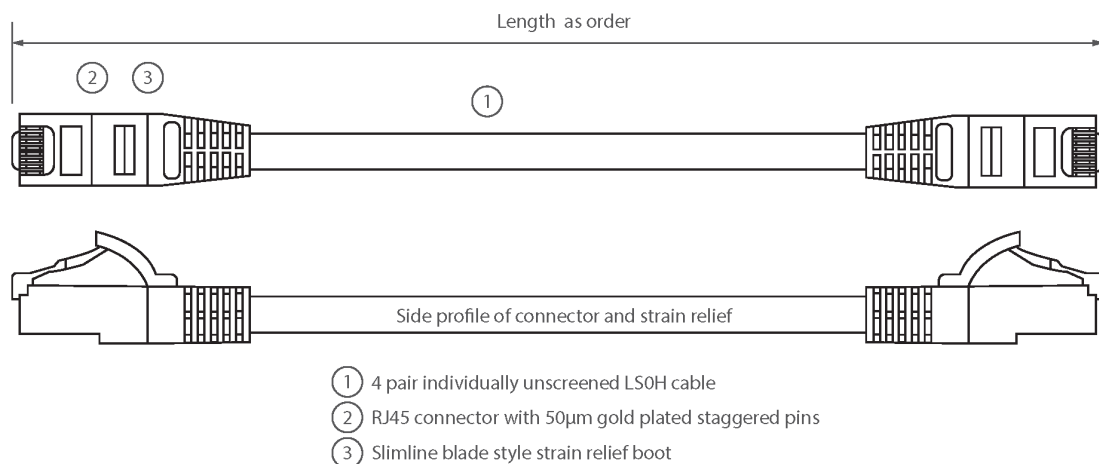

Excel Cat5e Patch Lead U/UTP Unshielded LSOH Blade Booted 6 m White

Part Code: BB006MPLWT

sales@excel-networking.com
excel-networking.com

Product drawing

Standards

Applicable standard	Detail
ISO/IEC 11801-1:2017	Information technology - Generic cabling for customer premises: Part 1 General Requirements
EN 50173-1:2018	Information technology. Generic cabling systems - General requirements
ANSI/TIA 568-2.D	Balanced Twisted-Pair Telecommunications Cabling and Components Standards
IEC 61156-5:2009+AMD1:2012 CSV	Multicore and symmetrical pair/quad cables for digital communications - Part 5: Symmetrical pair/quad cables with transmission characteristics up to 1 000 MHz - Horizontal floor wiring - Sectional specification
IEC 60332-1-2:2004	Tests on electric and optical fibre cables under fire conditions. Test for vertical flame propagation for a single insulated wire or cable. Procedure for 1 kW pre-mixed flame
EN 50399:2011+A1:2016	Common test methods for cables under fire conditions.