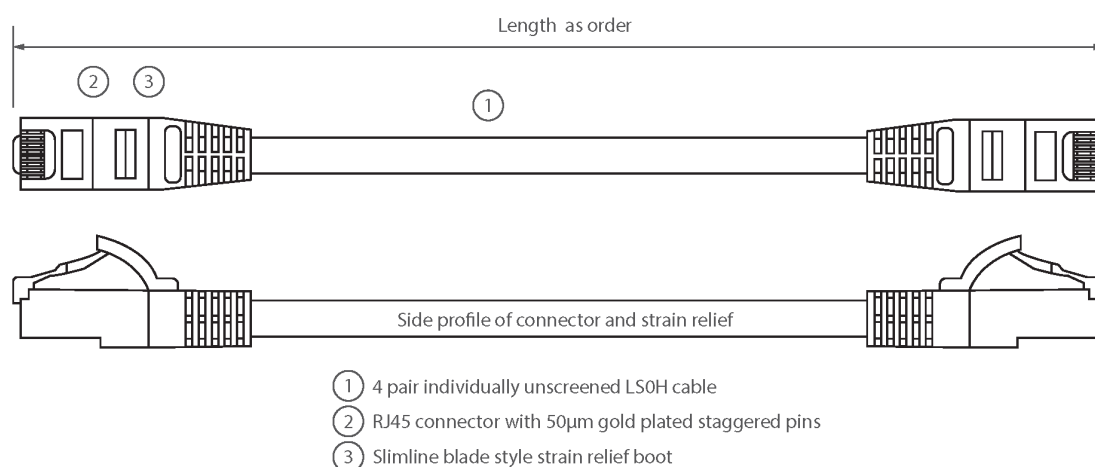

Each cable consists of 8 colour coded stranded 24AWG conductors twisted together to form 4 pairs with varying lay lengths. Cables are fitted with plastic strain relief boots, for applications that may require continuous patching or a degree of stress relief applied.

Product Specifications

Feature	Values
Cable type	U/UTP
Category	5E
Length	6 m
Type of connector connection 1	RJ45 8(8)
Type of connector connection 2	RJ45 8(8)
Outer sheath colour	White
Strain relief boot	Moulded-on
Lockable	no
Strain relief boot colour	White

Excel Cat5e Patch Lead U/UTP Unshielded LSOH Blade Booted 6 m White

Item Code: BB006MPLWT

Flame retardant version	yes
Cable construction	1x4
AWG-size	24
Pin assignment	1:1

Product drawing

Standards

Applicable standard	Detail
ISO/IEC 11801-1:2017	Information technology - Generic cabling for customer premises: Part 1 General Requirements
EN 50173-1:2018	Information technology. Generic cabling systems - General requirements
ANSI/TIA 568-2.D	Balanced Twisted-Pair Telecommunications Cabling and Components Standards
IEC 61156-5:2009+AMD1:2012 CSV	Multicore and symmetrical pair/quad cables for digital communications - Part 5: Symmetrical pair/quad cables with transmission characteristics up to 1 000 MHz - Horizontal floor wiring - Sectional specification
IEC 60332-1-2:2004	Tests on electric and optical fibre cables under fire conditions. Test for vertical flame propagation for a single insulated wire or cable. Procedure for 1 kW pre-mixed flame
EN 50399:2011+A1:2016	Common test methods for cables under fire conditions.