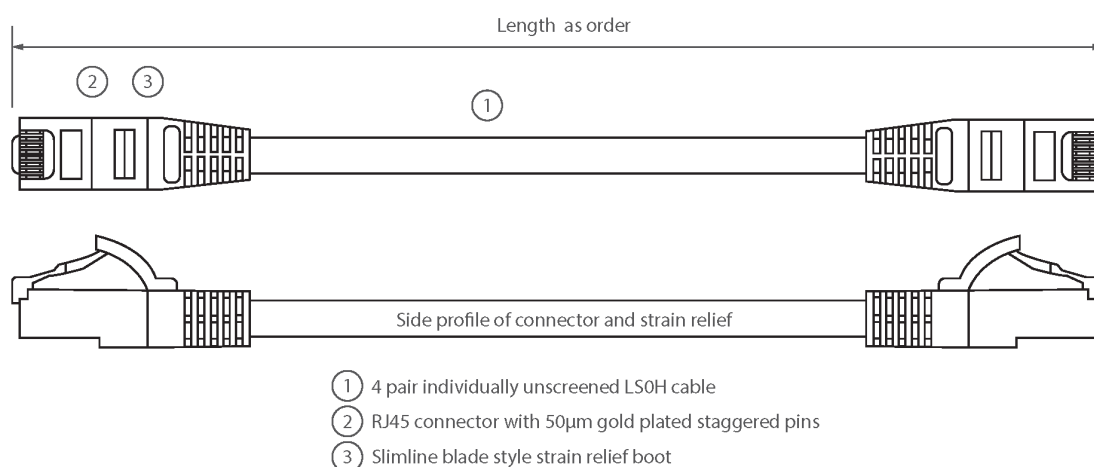

Each cable consists of 8 colour coded stranded 24AWG conductors twisted together to form 4 pairs with varying lay lengths. Cables are fitted with plastic strain relief boots, for applications that may require continuous patching or a degree of stress relief applied.

Product Specifications

Feature	Values
Cable type	U/UTP
Category	5E
Length	7 m
Type of connector connection 1	RJ45 8(8)
Type of connector connection 2	RJ45 8(8)
Outer sheath colour	Black
Strain relief boot	Moulded-on
Lockable	no
Strain relief boot colour	Black

Excel Cat5e Patch Lead U/UTP Unshielded LSOH Blade Booted 7 m Black

Item Code: BB007MPLBK

Flame retardant version	yes
Cable construction	1x4
AWG-size	24
Pin assignment	1:1

Product drawing

Standards

Applicable standard	Detail
ISO/IEC 11801-1:2017	Information technology - Generic cabling for customer premises: Part 1 General Requirements
EN 50173-1:2018	Information technology. Generic cabling systems - General requirements
ANSI/TIA 568-2.D	Balanced Twisted-Pair Telecommunications Cabling and Components Standards
IEC 61156-5:2009+AMD1:2012 CSV	Multicore and symmetrical pair/quad cables for digital communications - Part 5: Symmetrical pair/quad cables with transmission characteristics up to 1 000 MHz - Horizontal floor wiring - Sectional specification
IEC 60332-1-2:2004	Tests on electric and optical fibre cables under fire conditions. Test for vertical flame propagation for a single insulated wire or cable. Procedure for 1 kW pre-mixed flame
EN 50399:2011+A1:2016	Common test methods for cables under fire conditions.