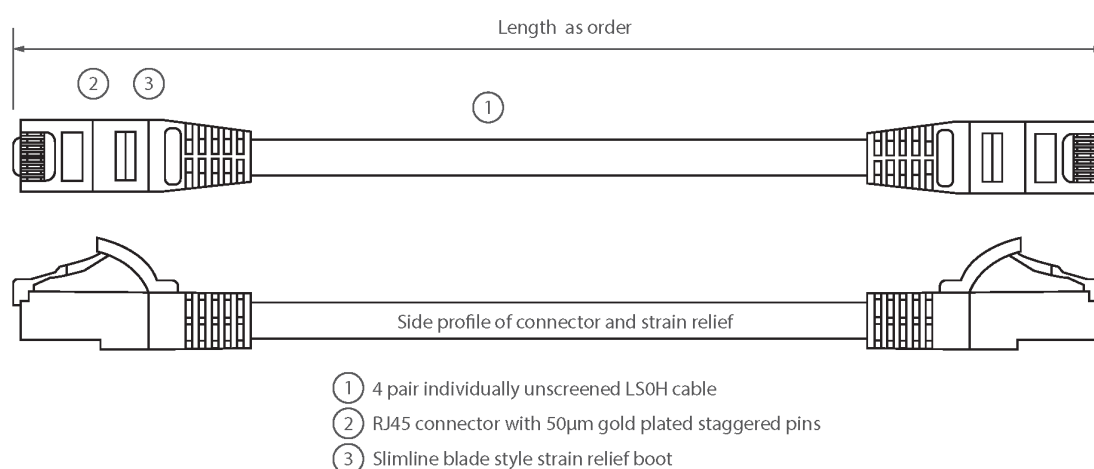

Each cable consists of 8 colour coded stranded 24AWG conductors twisted together to form 4 pairs with varying lay lengths. Cables are fitted with plastic strain relief boots, for applications that may require continuous patching or a degree of stress relief applied.

Product Specifications

Feature	Values
Cable type	U/UTP
Category	5E
Length	7 m
Type of connector connection 1	RJ45 8(8)
Type of connector connection 2	RJ45 8(8)
Outer sheath colour	Blue
Strain relief boot	Moulded-on
Lockable	no
Strain relief boot colour	Blue

Excel Cat5e Patch Lead U/UTP Unshielded LSOH Blade Booted 7 m Blue

Item Code: BB007MPLBU

Flame retardant version	yes
Cable construction	1x4
AWG-size	24
Pin assignment	1:1

Product drawing

Standards

Applicable standard	Detail
ISO/IEC 11801-1:2017	Information technology - Generic cabling for customer premises: Part 1 General Requirements
EN 50173-1:2018	Information technology. Generic cabling systems - General requirements
ANSI/TIA 568-2.D	Balanced Twisted-Pair Telecommunications Cabling and Components Standards
IEC 61156-5:2009+AMD1:2012 CSV	Multicore and symmetrical pair/quad cables for digital communications - Part 5: Symmetrical pair/quad cables with transmission characteristics up to 1 000 MHz - Horizontal floor wiring - Sectional specification
IEC 60332-1-2:2004	Tests on electric and optical fibre cables under fire conditions. Test for vertical flame propagation for a single insulated wire or cable. Procedure for 1 kW pre-mixed flame
EN 50399:2011+A1:2016	Common test methods for cables under fire conditions.