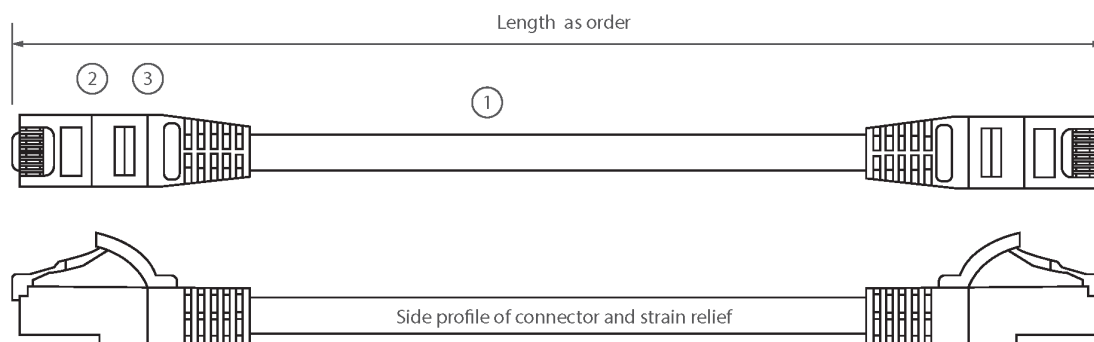

Excel Cat5e Patch Lead U/UTP Unshielded LSOH Blade Booted 7 m Blue

Item Code: BB007MPLBU

Strain relief boot colour	Blue
Flame retardant version	yes
Cable construction	1x4
AWG-size	24
Pin assignment	1:1

Product drawing

- ① 4 pair individually unshielded LSOH cable
- ② RJ45 connector with 50µm gold plated staggered pins
- ③ Slimline blade style strain relief boot

Standards

Applicable standard	Detail
ISO/IEC 11801-1:2017	Information technology - Generic cabling for customer premises: Part 1 General Requirements
EN 50173-1:2018	Information technology. Generic cabling systems - General requirements
ANSI/TIA 568-2.D	Balanced Twisted-Pair Telecommunications Cabling and Components Standards
IEC 61156-5:2009+AMD1:2012 CSV	Multicore and symmetrical pair/quad cables for digital communications - Part 5: Symmetrical pair/quad cables with transmission characteristics up to 1 000 MHz - Horizontal floor wiring - Sectional specification
IEC 60332-1-2:2004	Tests on electric and optical fibre cables under fire conditions. Test for vertical flame propagation for a single insulated wire or cable. Procedure for 1 kW pre-mixed flame