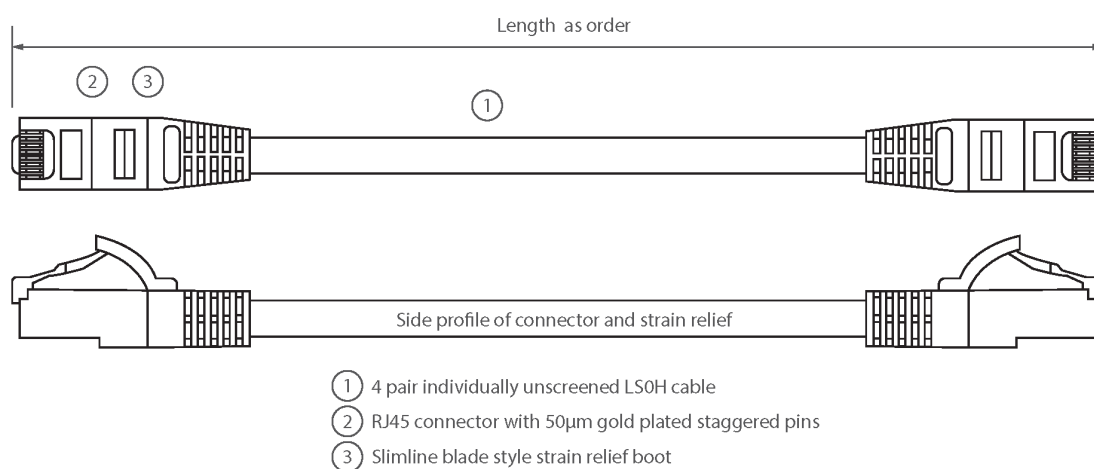

Each cable consists of 8 colour coded stranded 24AWG conductors twisted together to form 4 pairs with varying lay lengths. Cables are fitted with plastic strain relief boots, for applications that may require continuous patching or a degree of stress relief applied.

Product Specifications

Feature	Values
Cable type	U/UTP
Category	5E
Length	7 m
Type of connector connection 1	RJ45 8(8)
Type of connector connection 2	RJ45 8(8)
Outer sheath colour	Grey
Strain relief boot	Moulded-on
Lockable	no
Strain relief boot colour	Grey

Excel Cat5e Patch Lead U/UTP Unshielded LSOH Blade Booted 7 m Grey

Item Code: BB007MPLGE

Flame retardant version	yes
Cable construction	1x4
AWG-size	24
Pin assignment	1:1

Product drawing

Standards

Applicable standard	Detail
ISO/IEC 11801-1:2017	Information technology - Generic cabling for customer premises: Part 1 General Requirements
EN 50173-1:2018	Information technology. Generic cabling systems - General requirements
ANSI/TIA 568-2.D	Balanced Twisted-Pair Telecommunications Cabling and Components Standards
IEC 61156-5:2009+AMD1:2012 CSV	Multicore and symmetrical pair/quad cables for digital communications - Part 5: Symmetrical pair/quad cables with transmission characteristics up to 1 000 MHz - Horizontal floor wiring - Sectional specification
IEC 60332-1-2:2004	Tests on electric and optical fibre cables under fire conditions. Test for vertical flame propagation for a single insulated wire or cable. Procedure for 1 kW pre-mixed flame
EN 50399:2011+A1:2016	Common test methods for cables under fire conditions.