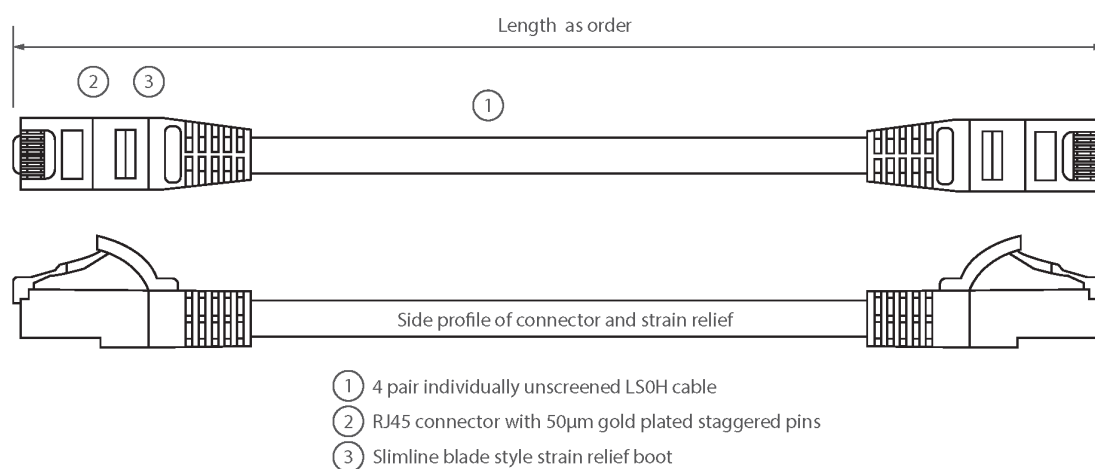

## Product Overview

Excel Category 5e U/UTP Patch Leads are manufactured and tested to ISO11801 Category 5e and EIA/TIA 568 standards.

Each cable consists of 8 colour coded stranded 24AWG conductors twisted together to form 4 pairs with varying lay lengths. Cables are fitted with plastic strain relief boots, for applications that may require continuous patching or a degree of stress relief applied.

## Product Specifications

| Feature                        | Values     |
|--------------------------------|------------|
| Cable type                     | U/UTP      |
| Category                       | 5E         |
| Length                         | 7 m        |
| Type of connector connection 1 | RJ45 8(8)  |
| Type of connector connection 2 | RJ45 8(8)  |
| Outer sheath colour            | Red        |
| Strain relief boot             | Moulded-on |
| Lockable                       | no         |
| Strain relief boot colour      | Red        |

# Excel Cat5e Patch Lead U/UTP Unshielded LSOH Blade Booted 7 m Red

Item Code: BB007MPLRD

|                         |     |
|-------------------------|-----|
| Flame retardant version | yes |
| Cable construction      | 1x4 |
| AWG-size                | 24  |
| Pin assignment          | 1:1 |

## Product drawing