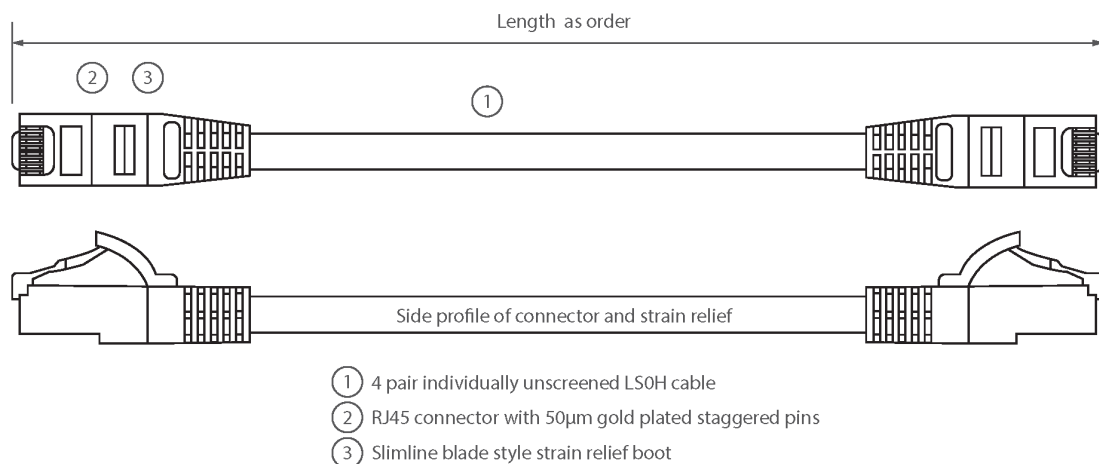

Product Overview

Excel Category 5e U/UTP Patch Leads are manufactured and tested to ISO11801 Category 5e and EIA/TIA 568 standards.

Each cable consists of 8 colour coded stranded 24AWG conductors twisted together to form 4 pairs with varying lay lengths. Cables are fitted with plastic strain relief boots, for applications that may require continuous patching or a degree of stress relief applied.

Product Specifications

Excel Cat5e Patch Lead U/UTP Unshielded LSOH Blade Booted 7 m Red

Part Code: **BB007MPLRD**

sales@excel-networking.com
excel-networking.com

Feature	Values
Cable type	U/UTP
Category	5E
Length	7 m
Type of connector connection 1	RJ45 8(8)
Type of connector connection 2	RJ45 8(8)
Outer sheath colour	Red
Strain relief boot	Moulded-on
Lockable	no
Strain relief boot colour	Red
Flame retardant version	yes
Cable construction	1x4
AWG-size	24
Pin assignment	1:1

Excel Cat5e Patch Lead U/UTP Unshielded LSOH Blade Booted 7 m Red

Part Code: BB007MPLRD

sales@excel-networking.com
excel-networking.com

Product drawing

Standards

Applicable standard	Detail
ISO/IEC 11801-1:2017	Information technology - Generic cabling for customer premises: Part 1 General Requirements
EN 50173-1:2018	Information technology. Generic cabling systems - General requirements
ANSI/TIA 568-2.D	Balanced Twisted-Pair Telecommunications Cabling and Components Standards
IEC 61156-5:2009+AMD1:2012 CSV	Multicore and symmetrical pair/quad cables for digital communications - Part 5: Symmetrical pair/quad cables with transmission characteristics up to 1 000 MHz - Horizontal floor wiring - Sectional specification
IEC 60332-1-2:2004	Tests on electric and optical fibre cables under fire conditions. Test for vertical flame propagation for a single insulated wire or cable. Procedure for 1 kW pre-mixed flame
EN 50399:2011+A1:2016	Common test methods for cables under fire conditions.