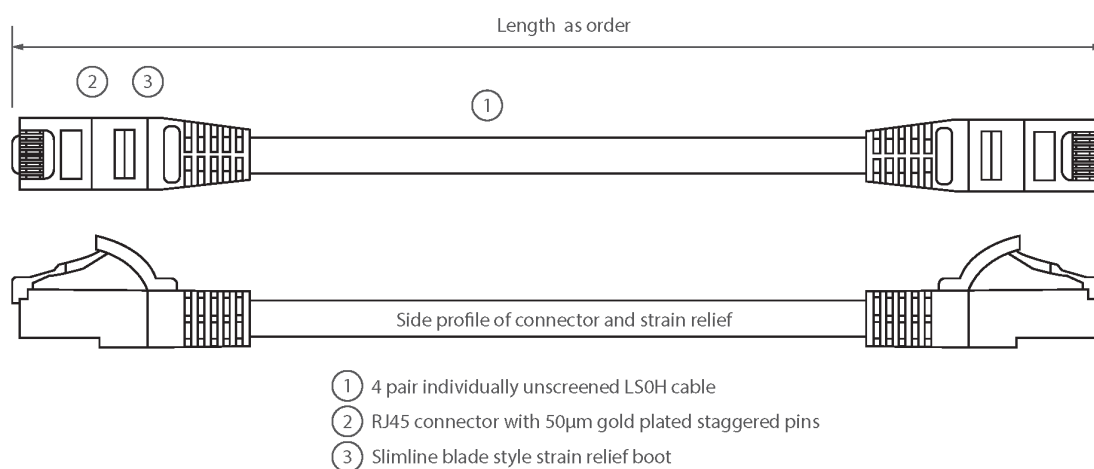

## Product Overview

Excel Category 5e U/UTP Patch Leads are manufactured and tested to ISO11801 Category 5e and EIA/TIA 568 standards.

Each cable consists of 8 colour coded stranded 24AWG conductors twisted together to form 4 pairs with varying lay lengths. Cables are fitted with plastic strain relief boots, for applications that may require continuous patching or a degree of stress relief applied.

## Product Specifications

Feature	Values
Cable type	U/UTP
Category	5E
Length	7 m
Type of connector connection 1	RJ45 8(8)
Type of connector connection 2	RJ45 8(8)
Outer sheath colour	Violet
Strain relief boot	Moulded-on
Lockable	no
Strain relief boot colour	Violet

## Product drawing