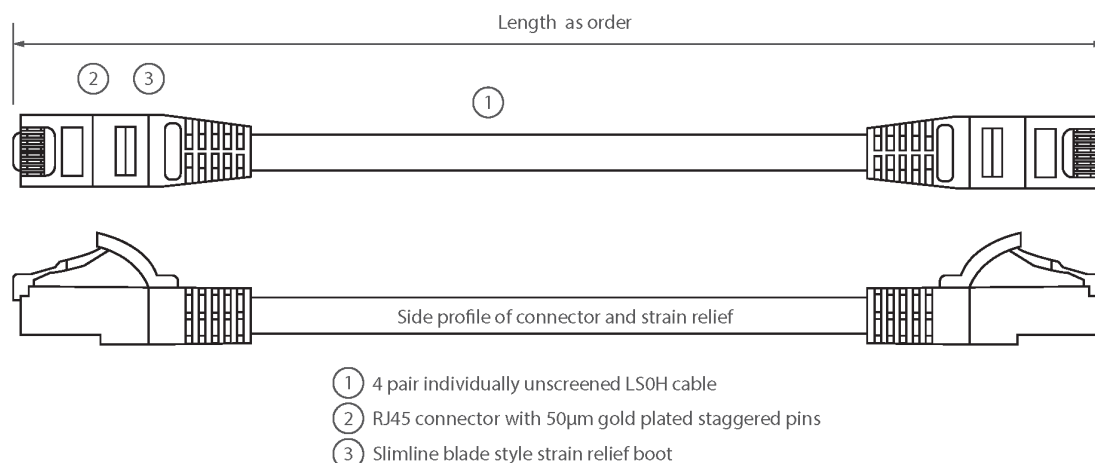

Excel Cat5e Patch Lead U/UTP Unshielded LSOH Blade Booted 7 m Violet

Item Code: BB007MPLVT

Strain relief boot colour	Violet
Flame retardant version	yes
Cable construction	1x4
AWG-size	24
Pin assignment	1:1

Product drawing

Standards

Applicable standard	Detail
ISO/IEC 11801-1:2017	Information technology - Generic cabling for customer premises: Part 1 General Requirements
EN 50173-1:2018	Information technology. Generic cabling systems - General requirements
ANSI/TIA 568-2.D	Balanced Twisted-Pair Telecommunications Cabling and Components Standards
IEC 61156-5:2009+AMD1:2012 CSV	Multicore and symmetrical pair/quad cables for digital communications - Part 5: Symmetrical pair/quad cables with transmission characteristics up to 1 000 MHz - Horizontal floor wiring - Sectional specification
IEC 60332-1-2:2004	Tests on electric and optical fibre cables under fire conditions. Test for vertical flame propagation for a single insulated wire or cable. Procedure for 1 kW pre-mixed flame