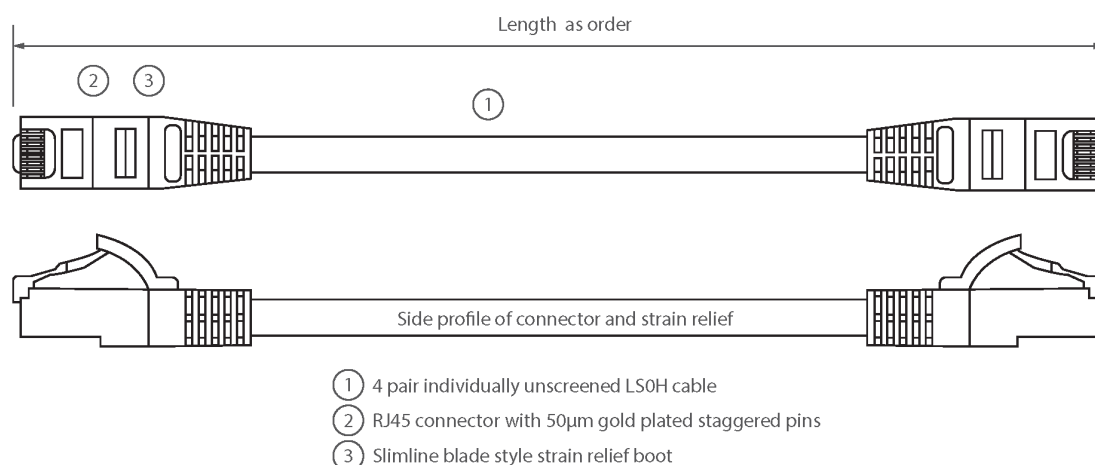

Excel Cat5e Patch Lead U/UTP Unshielded LSOH Blade Booted 7 m White

Item Code: BB007MPLWT

excel
without compromise.

Strain relief boot colour	White
Flame retardant version	yes
Cable construction	1x4
AWG-size	24
Pin assignment	1:1

Product drawing

Standards

Applicable standard	Detail
ISO/IEC 11801-1:2017	Information technology - Generic cabling for customer premises: Part 1 General Requirements
EN 50173-1:2018	Information technology. Generic cabling systems - General requirements
ANSI/TIA 568-2.D	Balanced Twisted-Pair Telecommunications Cabling and Components Standards
IEC 61156-5:2009+AMD1:2012 CSV	Multicore and symmetrical pair/quad cables for digital communications - Part 5: Symmetrical pair/quad cables with transmission characteristics up to 1 000 MHz - Horizontal floor wiring - Sectional specification
IEC 60332-1-2:2004	Tests on electric and optical fibre cables under fire conditions. Test for vertical flame propagation for a single insulated wire or cable. Procedure for 1 kW pre-mixed flame